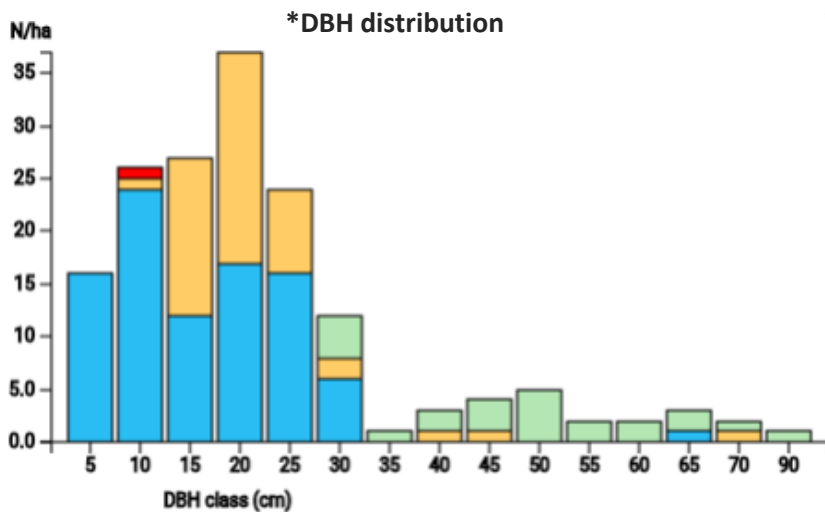

Technical information

TR

Name: **Yedigöller National Park**
Site 1

Forest type: **Deciduous mixed forests**
(protected area)

State / Region	Owner	Establishment	Size
Turkey / Western Black Sea Region	State forest	2023	0.25 (*)
Altitude [m.a.s.l.]	Mean annual precipitation [mm]	Mean annual temperature [°C]	Natural forest community
858	542	10.4	Rhododendron ponticum-Fagus orientalis
Number of trees [N/ha]	Basal area [m ² /ha]	Volume [m ³ /ha]	Habitat value [points/ha]
660 (*165)	42.8 (*10.7)	454.0 (*113.5)	30028 (*7507)