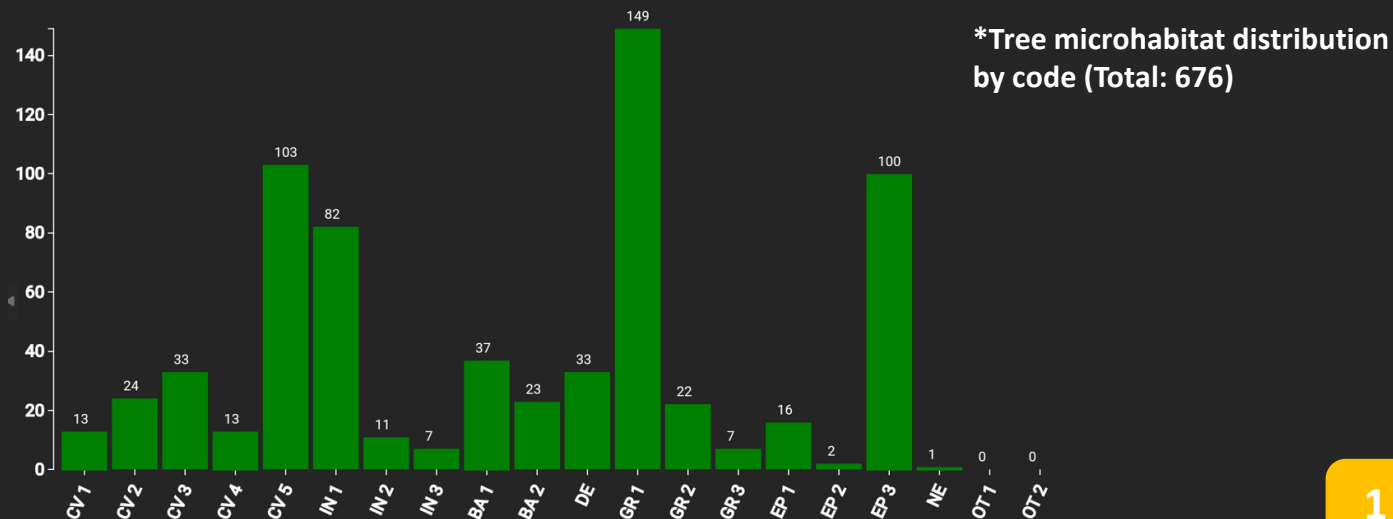

Technical information

TR

Name: **Yedigöller National Park**
Site 1

Forest type: **Deciduous mixed forests**
(protected area)

State / Region	Owner	Establishment	Size
Turkey / Western Black Sea Region	State forest	2023	0.25 (*)
Altitude [m.a.s.l.]	Mean annual precipitation [mm]	Mean annual temperature [°C]	Natural forest community
858	542	10.4	Rhododendron ponticum-Fagus orientalis
Number of trees [N/ha]	Basal area [m ² /ha]	Volume [m ³ /ha]	Habitat value [points/ha]
660 (*165)	42.8 (*10.7)	454.0 (*113.5)	30028 (*7507)

Marteloscope map (0.25 ha)

Contact:

İrem Tüfekcioğlu
Hacettepe University
Department of Biology, Ecology Section
06230, Beytepe
Ankara
iremtuf@gmail.com