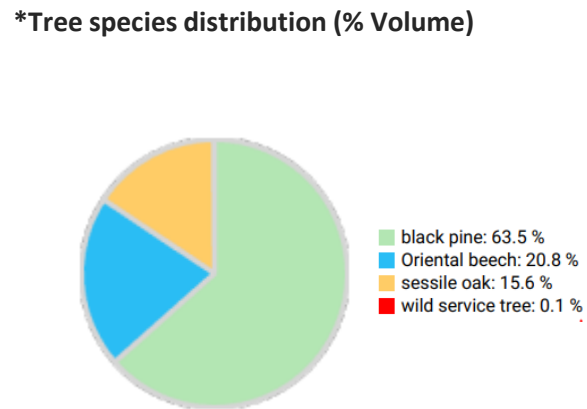

Technical information

TR

Name: **Yedigöller National Park**
Site 1

Forest type: **Deciduous mixed forests**
(protected area)

State / Region	Owner	Establishment	Size
Turkey / Western Black Sea Region	State forest	2023	0.25 (*)
Altitude [m.a.s.l.]	Mean annual precipitation [mm]	Mean annual temperature [°C]	Natural forest community
858	542	10.4	Rhododendron ponticum-Fagus orientalis
Number of trees [N/ha]	Basal area [m ² /ha]	Volume [m ³ /ha]	Habitat value [points/ha]
660 (*165)	42.8 (*10.7)	454.0 (*113.5)	30028 (*7507)