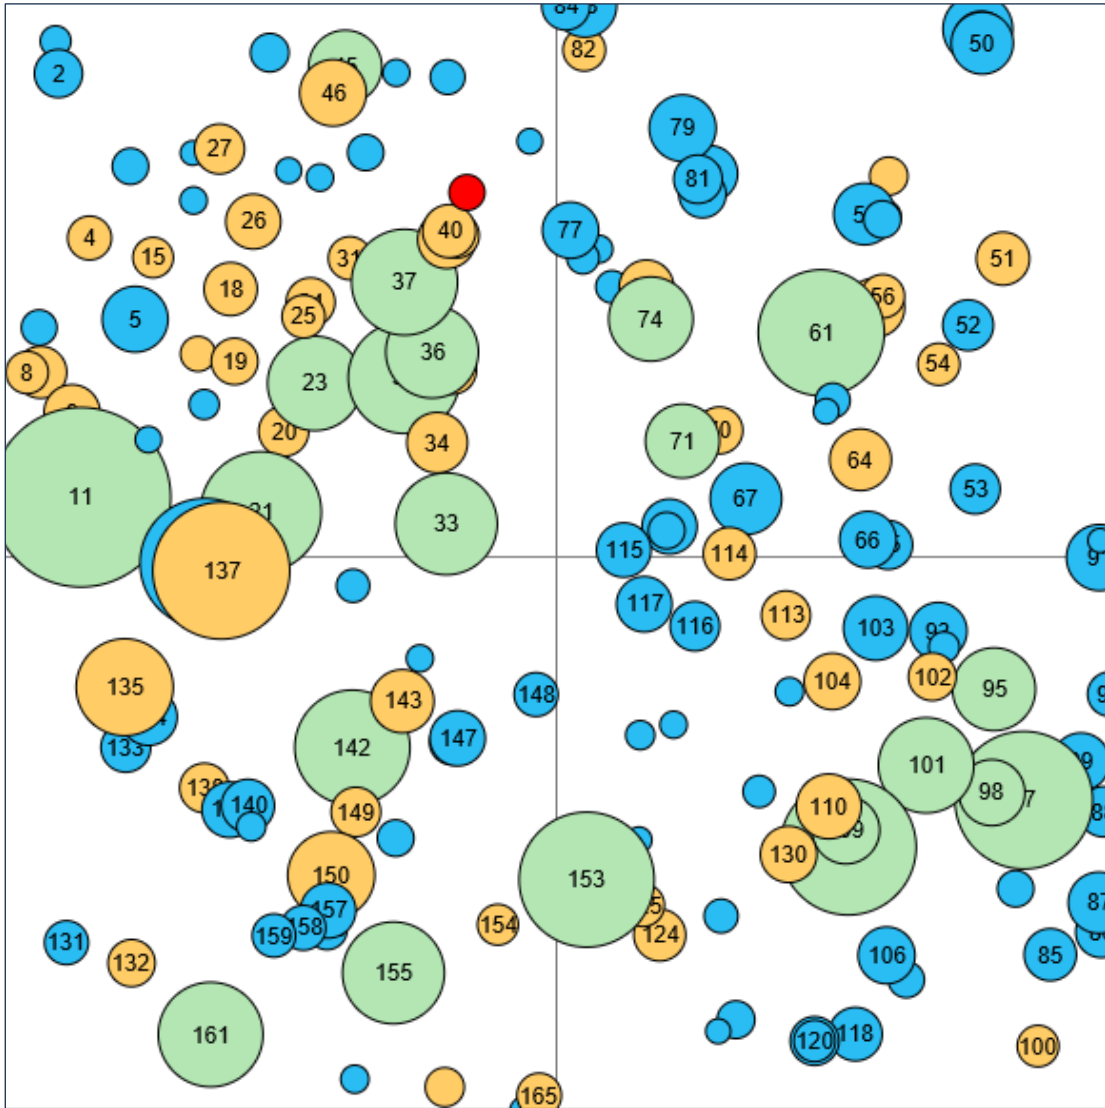

Technical information

TR

Name: **Yedigöller National Park**
Site 1

Forest type: **Deciduous mixed forests**
(protected area)

State / Region	Owner	Establishment	Size
Turkey / Western Black Sea Region	State forest	2023	0.25 (*)
Altitude [m.a.s.l.]	Mean annual precipitation [mm]	Mean annual temperature [°C]	Natural forest community
858	542	10.4	Rhododendron ponticum-Fagus orientalis
Number of trees [N/ha]	Basal area [m ² /ha]	Volume [m ³ /ha]	Habitat value [points/ha]
660 (*165)	42.8 (*10.7)	454.0 (*113.5)	30028 (*7507)

Marteloscope map (0.25 ha)

Contact:

İrem Tüfekcioğlu
Hacettepe University
Department of Biology, Ecology Section
06230, Beytepe
Ankara
iremtuf@gmail.com