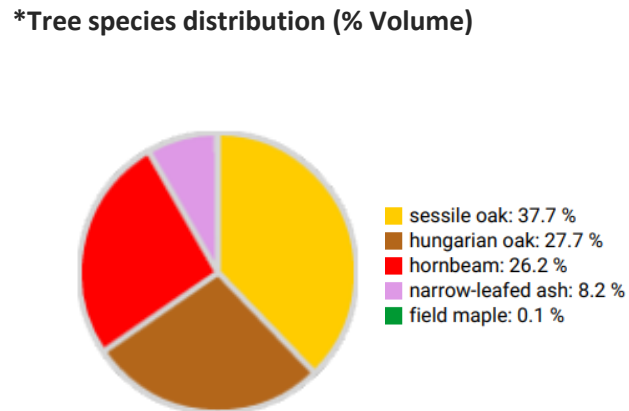

Technical information

TR

Name: **Belgrade Forest - Site 5** Forest type: **Deciduous mixed forests (low intensity recreation area)**

State / Region	Owner	Establishment	Size
Turkey / Marmara Region	State forest	2021	0.25 (*values for 0.25 ha)
Altitude [m.a.s.l.]	Mean annual precipitation [mm]	Mean annual temperature [°C]	Natural forest community
169	1111	12.7	Quercus frainetto subcommunity
Number of trees [N/ha]	Basal area [m ² /ha]	Volume [m ³ /ha]	Habitat value [points/ha]
412 (*103)	34.8 (*8.7)	336.8 (*84.2)	29572 (*7393)