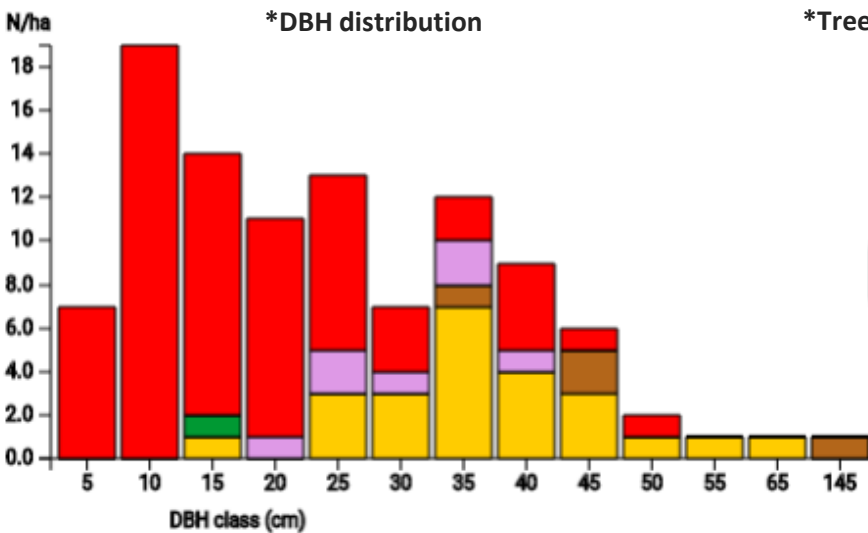

Technical information

TR

Name: **Belgrade Forest - Site 5** Forest type: **Deciduous mixed forests (low intensity recreation area)**

State / Region	Owner	Establishment	Size
Turkey / Marmara Region	State forest	2021	0.25 (*values for 0.25 ha)
Altitude [m.a.s.l.]	Mean annual precipitation [mm]	Mean annual temperature [°C]	Natural forest community
169	1111	12.7	Quercus frainetto subcommunity
Number of trees [N/ha]	Basal area [m ² /ha]	Volume [m ³ /ha]	Habitat value [points/ha]
412 (*103)	34.8 (*8.7)	336.8 (*84.2)	29572 (*7393)