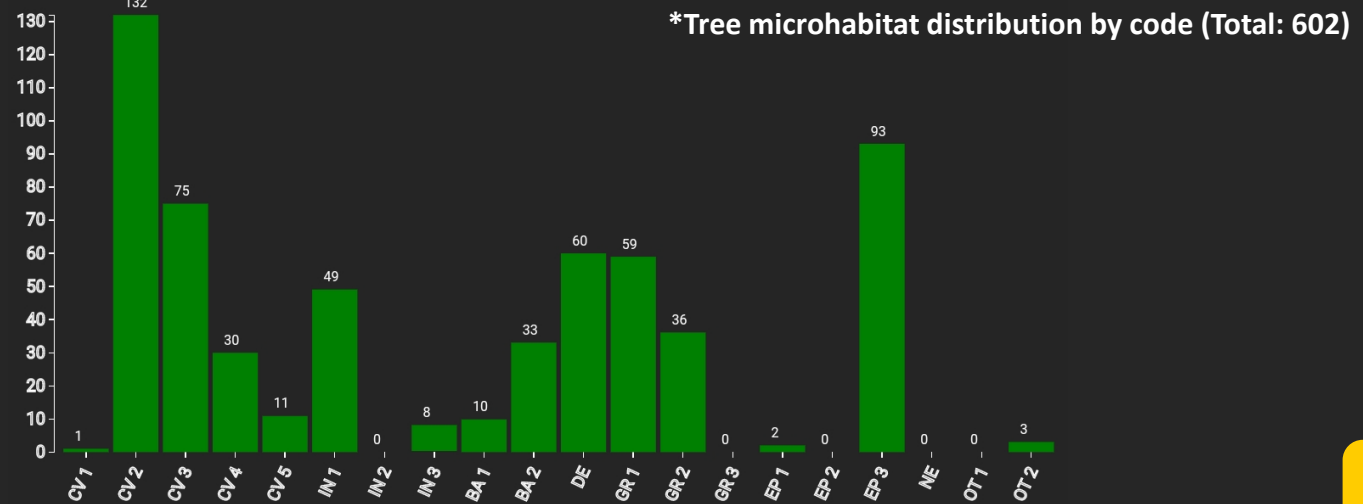

Technical information

TR

Name: **Belgrade Forest - Site 5** Forest type: **Deciduous mixed forests (low intensity recreation area)**

State / Region	Owner	Establishment	Size
Turkey / Marmara Region	State forest	2021	0.25 (*values for 0.25 ha)
Altitude [m.a.s.l.]	Mean annual precipitation [mm]	Mean annual temperature [°C]	Natural forest community
169	1111	12.7	Quercus frainetto subcommunity
Number of trees [N/ha]	Basal area [m ² /ha]	Volume [m ³ /ha]	Habitat value [points/ha]
412 (*103)	34.8 (*8.7)	336.8 (*84.2)	29572 (*7393)

Marteloscope map (0.25 ha):

Contact:

İrem Tüfekcioğlu

Hacettepe University

Department of Biology, Ecology Section

06230, Beytepe

Ankara

iremtuf@gmail.com