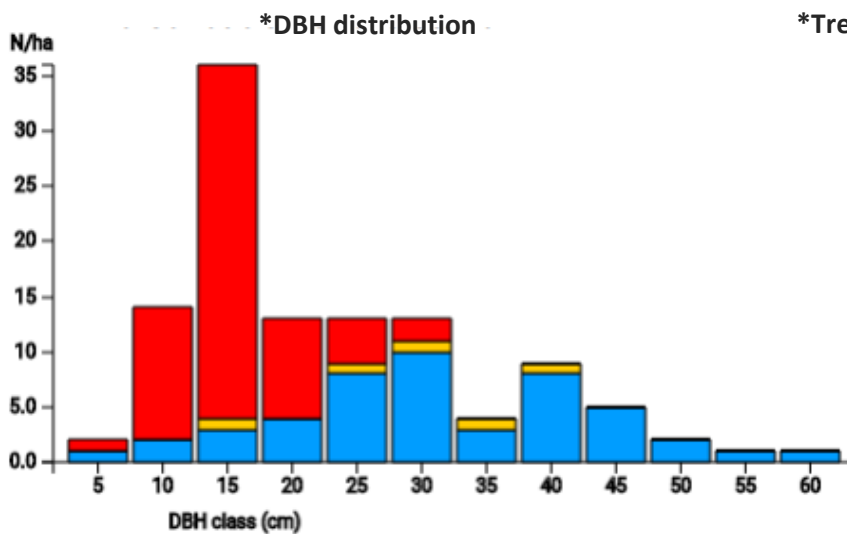

Technical information

TR

Name: **Belgrade Forest - Site 3** Forest type: **Deciduous mixed forests (high intensity recreation area)**

State / Region	Owner	Establishment	Size
Turkey / Marmara Region	State forest	2021	0.25 (*values for 0.25 ha)
Altitude [m.a.s.l.]	Mean annual precipitation [mm]	Mean annual temperature [°C]	Natural forest community
154	1111	12.7	Quercus frainetto subcommunity
Number of trees [N/ha]	Basal area [m ² /ha]	Volume [m ³ /ha]	Habitat value [points/ha]
452 (*113)	27.6 (*6.9)	320.8 (*80.2)	36016 (*9004)

***Tree species distribution (% Volume)**

Marteloscope map (0.25 ha):

Contact:

İrem Tüfekcioğlu
Hacettepe University
Department of Biology, Ecology Section
06230, Beytepe
Ankara
iremtuf@gmail.com