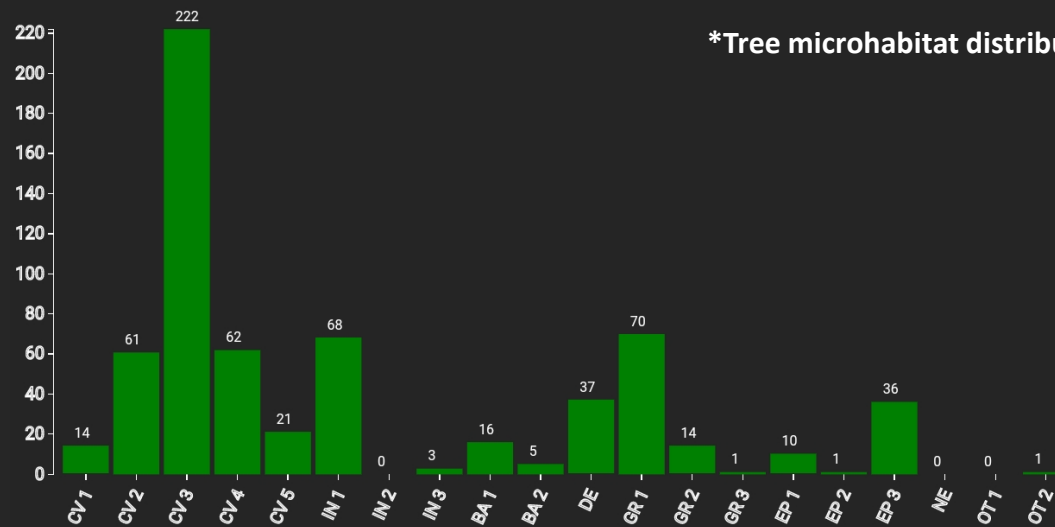

Technical information

TR

Name: **Belgrade Forest - Site 3** Forest type: **Deciduous mixed forests (high intensity recreation area)**

State / Region	Owner	Establishment	Size
Turkey / Marmara Region	State forest	2021	0.25 (*values for 0.25 ha)
Altitude [m.a.s.l.]	Mean annual precipitation [mm]	Mean annual temperature [°C]	Natural forest community
154	1111	12.7	Quercus frainetto subcommunity
Number of trees [N/ha]	Basal area [m ² /ha]	Volume [m ³ /ha]	Habitat value [points/ha]
452 (*113)	27.6 (*6.9)	320.8 (*80.2)	36016 (*9004)

***Tree species distribution (% Volume)**

Marteloscope map (0.25 ha):

Contact:

İrem Tüfekcioğlu
Hacettepe University
Department of Biology, Ecology Section
06230, Beytepe
Ankara
iremtuf@gmail.com