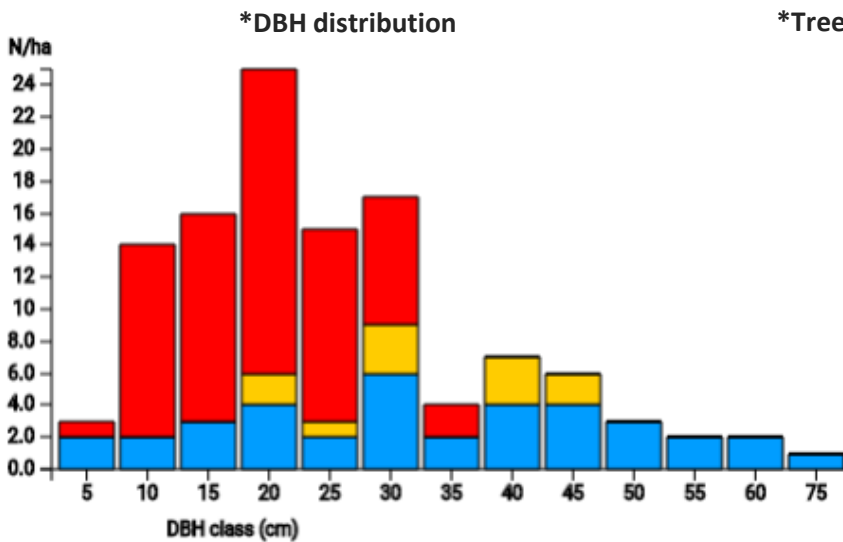

Technical information

TR

Name: **Belgrade Forest - Site 2** Forest type: **Deciduous mixed forests (low intensity recreation area)**

State / Region	Owner	Establishment	Size
Turkey / Marmara Region	State Forest	2021	0.25 (*values for 0.25 ha)
Altitude [m.a.s.l.]	Mean annual precipitation [mm]	Mean annual temperature [°C]	Natural forest community
184	1111	12.7	Quercus frainetto subcommunity
Number of trees [N/ha]	Basal area [m ² /ha]	Volume [m ³ /ha]	Habitat value [points/ha]
460 (*115)	33.6 (*8.4)	320.8 (*80.2)	42016 (*10504)

***Tree species distribution (% Volume)**

Marteloscope map (0.25 ha):

Contact:

İrem Tüfekcioğlu
Hacettepe University
Department of Biology, Ecology Section
06230, Beytepe
Ankara
iremtuf@gmail.com