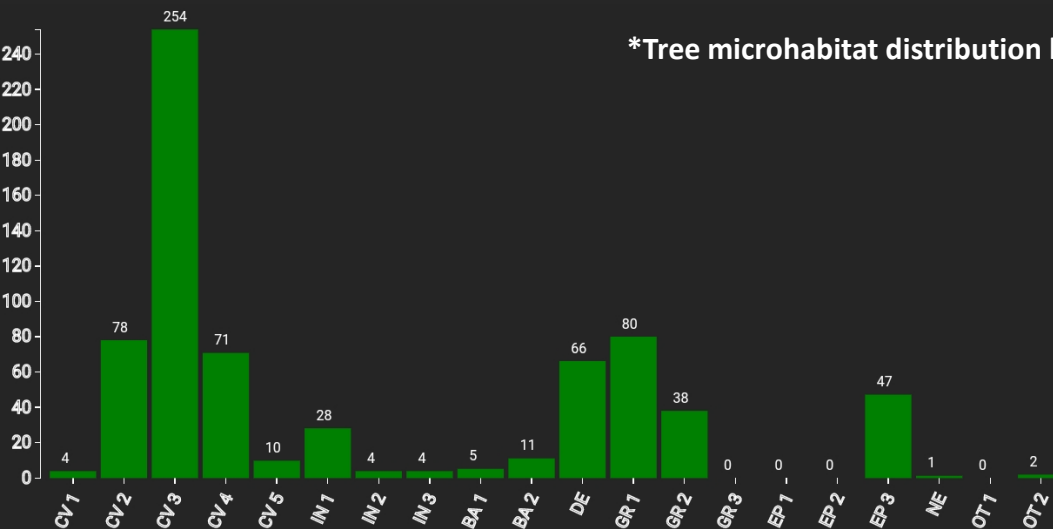

Technical information

TR

Name: **Belgrade Forest - Site 2** Forest type: **Deciduous mixed forests (low intensity recreation area)**

State / Region	Owner	Establishment	Size
Turkey / Marmara Region	State Forest	2021	0.25 (*values for 0.25 ha)
Altitude [m.a.s.l.]	Mean annual precipitation [mm]	Mean annual temperature [°C]	Natural forest community
184	1111	12.7	Quercus frainetto subcommunity
Number of trees [N/ha]	Basal area [m ² /ha]	Volume [m ³ /ha]	Habitat value [points/ha]
460 (*115)	33.6 (*8.4)	320.8 (*80.2)	42016 (*10504)

***Tree species distribution (% Volume)**

Marteloscope map (0.25 ha):

Contact:

İrem Tüfekcioğlu
Hacettepe University
Department of Biology, Ecology Section
06230, Beytepe
Ankara
iremtuf@gmail.com