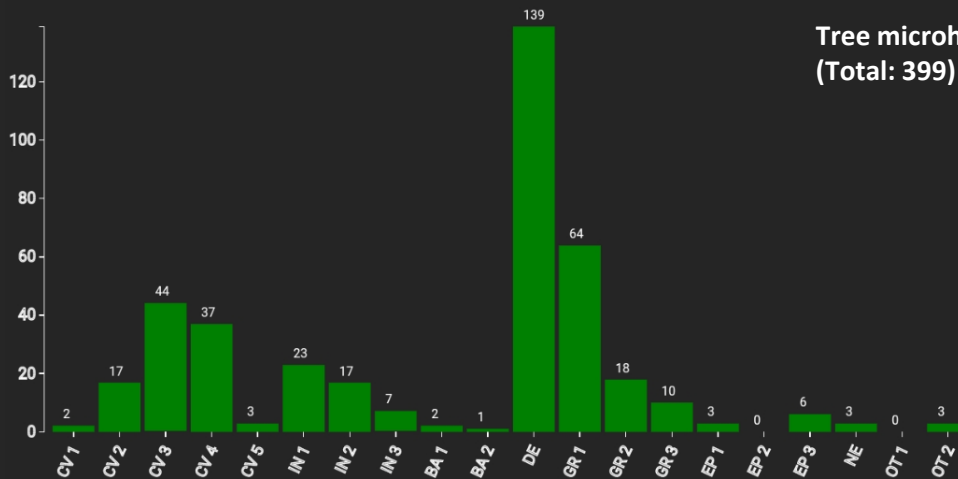

Technical information

SK

Name: **Devínska Kobyla**

Forest type: **Beech**

State / Region	Owner	Establishment	Size
Slovakia / Bratislava?	State Forest Enterprise	2019	1.0
Altitude [m.a.s.l.]	Mean annual precipitation [mm]	Mean annual temperature [°C]	Natural forest community
300	735	9.1	Nutrient-rich beech forests
Number of trees [N/ha]	Basal area [m ² /ha]	Volume [m ³ /ha]	Habitat value [points/ha]
204	32.9	500.2	4669

DBH distribution

Tree species distribution (% Volume)

Tree microhabitat distribution by code (Total: 399)

Marteloscope map (1.0 ha):

Contact:

Vladimír Šebeň

National Forest Centre

T. G. Masaryka 22