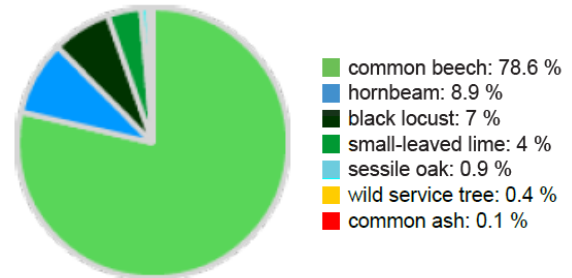

Technical information

SK

Name: **Devínska Kobyla**

Forest type: **Beech**

State / Region	Owner	Establishment	Size
Slovakia / Bratislava?	State Forest Enterprise	2019	1.0
Altitude [m.a.s.l.]	Mean annual precipitation [mm]	Mean annual temperature [°C]	Natural forest community
300	735	9.1	Nutrient-rich beech forests
Number of trees [N/ha]	Basal area [m ² /ha]	Volume [m ³ /ha]	Habitat value [points/ha]
204	32.9	500.2	4669

DBH distribution

Tree species distribution (% Volume)

Tree microhabitat distribution by code (Total: 399)

Marteloscope map (1.0 ha):

Contact:

Vladimír Šebeň

National Forest Centre

T. G. Masaryka 22