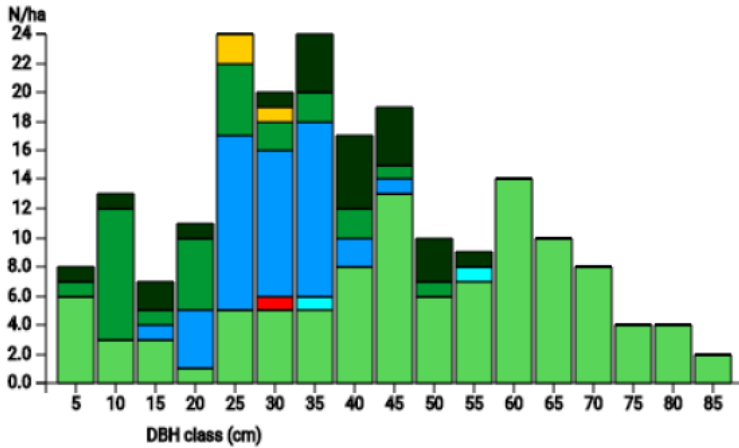

Technical information

SK

Name: **Devínska Kobyla**

Forest type: **Beech**

State / Region	Owner	Establishment	Size
Slovakia / Bratislava?	State Forest Enterprise	2019	1.0
Altitude [m.a.s.l.]	Mean annual precipitation [mm]	Mean annual temperature [°C]	Natural forest community
300	735	9.1	Nutrient-rich beech forests
Number of trees [N/ha]	Basal area [m ² /ha]	Volume [m ³ /ha]	Habitat value [points/ha]
204	32.9	500.2	4669

DBH distribution

Tree species distribution (% Volume)

Tree microhabitat distribution by code (Total: 399)

Marteloscope map (1.0 ha):

Contact:

Vladimír Šebeň

National Forest Centre

T. G. Masaryka 22