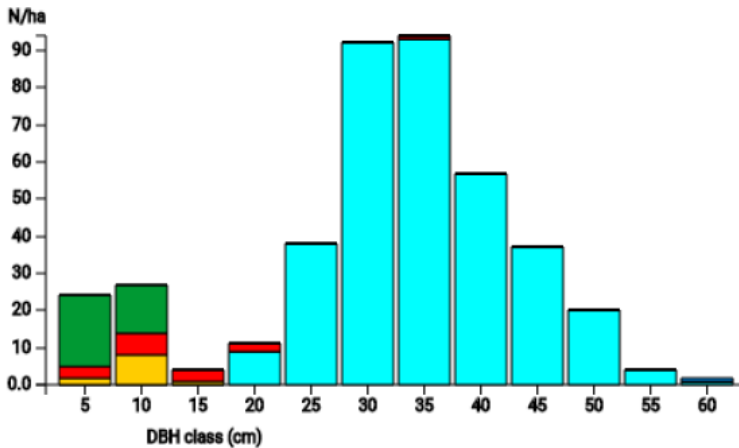

# SK

Name: **Devín**

Forest type: **Oak**

State / Region	Owner	Establishment	Size
Slovakia / Bratislava	State Forest Enterprise	2019	1.0
Altitude [m.a.s.l.]	Mean annual precipitation [mm]	Mean annual temperature [°C]	Natural forest community
340	758	9.3	Nutrient-rich oak forests
Number of trees [N/ha]	Basal area [m <sup>2</sup> /ha]	Volume [m <sup>3</sup> /ha]	Habitat value [points/ha]
410	41.7	448.6	3969

DBH distribution

Tree species distribution (% Volume)

Tree microhabitat distribution by code (Total: 396)