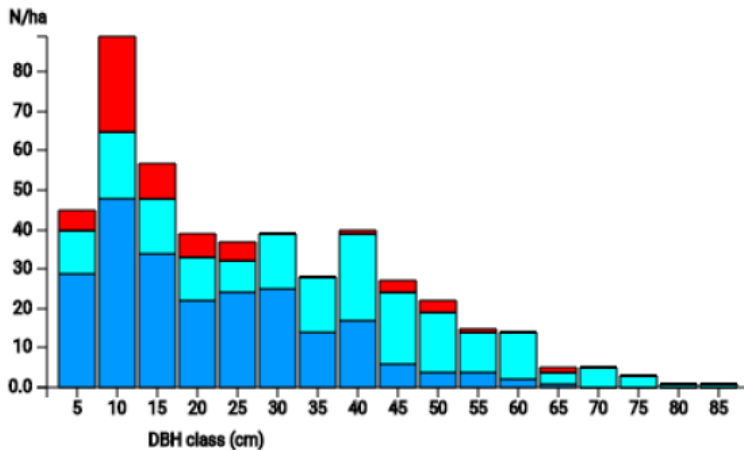

Technical information

SI

Name: **Pahernik**

Forest type: **Beech-fir (thinning 2019)**

State/ Region	Owner	Establishment	Size
Dravsko Pohorje	Pahernik Foundation	2015	1.0
Altitude [m.a.s.l.]	Mean annual precipitation [mm]	Mean annual temperature [°C]	Natural forest community
1050	1400	6.0	Polygonatum verticillatum-Luzulo-Fagetum
Number of trees [N/ha]	Basal area [m ² /ha]	Volume [m ³ /ha]	Habitat value [points/ha]
467	41.2	522	2881

DBH distribution

Tree species distribution (% Volume)

Marteloscope map (1.0 ha):

Contact:

Kristina Sever

Zavod za gozdove Slovenije /
Slovenia Forest Service

Večna pot 2

1000 Ljubljana, Slovenia