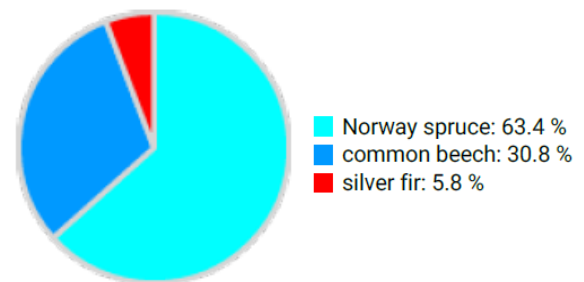

Technical information

SI

Name: **Pahernik**

Forest type: **Beech-fir (thinning 2019)**

State/ Region	Owner	Establishment	Size
Dravsko Pohorje	Pahernik Foundation	2015	1.0
Altitude [m.a.s.l.]	Mean annual precipitation [mm]	Mean annual temperature [°C]	Natural forest community
1050	1400	6.0	Polygonatum verticillatum-Luzulo-Fagetum
Number of trees [N/ha]	Basal area [m²/ha]	Volume [m³/ha]	Habitat value [points/ha]
467	41.2	522	2881