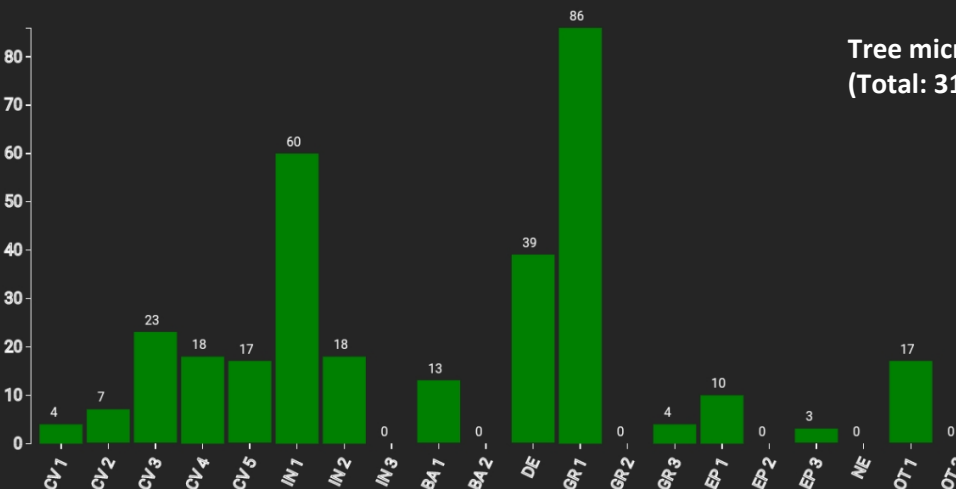

Technical information

SI

Name: **Pahernik**

Forest type: **Beech-fir (thinning 2019)**

State/ Region	Owner	Establishment	Size
Dravsko Pohorje	Pahernik Foundation	2015	1.0
Altitude [m.a.s.l.]	Mean annual precipitation [mm]	Mean annual temperature [°C]	Natural forest community
1050	1400	6.0	Polygonatum verticillatum-Luzulo-Fagetum
Number of trees [N/ha]	Basal area [m ² /ha]	Volume [m ³ /ha]	Habitat value [points/ha]
467	41.2	522	2881

DBH distribution

Tree species distribution (% Volume)

Marteloscope map (1.0 ha):

Contact:

Kristina Sever

Zavod za gozdove Slovenije /
Slovenia Forest Service

Večna pot 2

1000 Ljubljana, Slovenia