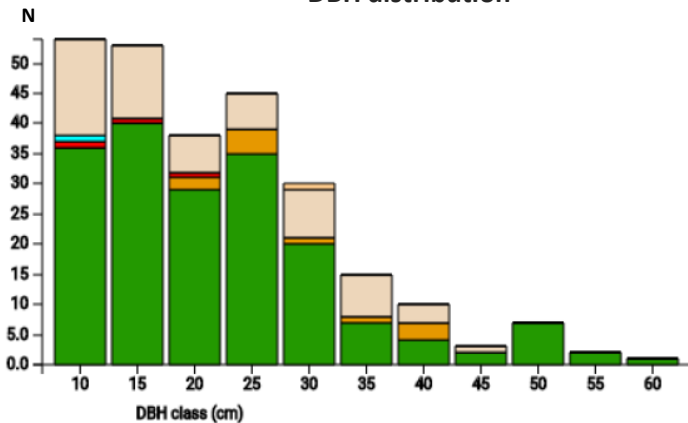

Technical information

RS

Name: **Petcovica-3**

Forest type: **Coppice forest of beech and lime**

State / Region	Owner	Establishment	Size
Serbia / Mačva	Church	2018	0.5 ha (*values for 0.5 ha)
Altitude [m.a.s.l.]	Mean annual precipitation [mm]	Mean annual temperature [°C]	Natural forest community
310	868	11.6	Fagetum moesiacaesubmontanum
Number of trees [N/ha]	Basal area [m ² /ha]	Volume [m ³ /ha]	Habitat value [points/ha]
416 (*258)	28.2 (*14.1)	310 (*155)	9064 (*4532)

*DBH distribution

*Tree species distribution (% Volume)

*Tree microhabitat distribution by code (Total: 394)

Marteloscope map (0.5 ha):

Contact:

Nenad Petrović

Faculty of Forestry University of Belgrade

Kneza Višeslava 1