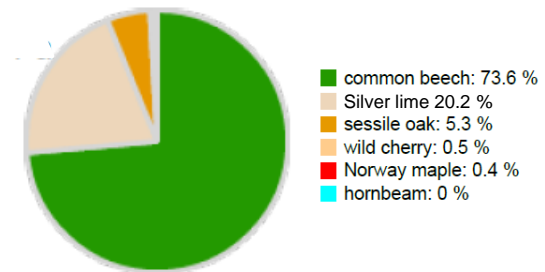

Technical information

RS

Name: **Petcovica-3**

Forest type: **Coppice forest of beech and lime**

State / Region	Owner	Establishment	Size
Serbia / Mačva	Church	2018	0.5 ha (*values for 0.5 ha)
Altitude [m.a.s.l.]	Mean annual precipitation [mm]	Mean annual temperature [°C]	Natural forest community
310	868	11.6	Fagetum moesiacaesubmontanum
Number of trees [N/ha]	Basal area [m ² /ha]	Volume [m ³ /ha]	Habitat value [points/ha]
416 (*258)	28.2 (*14.1)	310 (*155)	9064 (*4532)

*DBH distribution

*Tree species distribution (% Volume)

*Tree microhabitat distribution by code (Total: 394)

Marteloscope map (0.5 ha):

Contact:

Nenad Petrović

Faculty of Forestry University of Belgrade

Kneza Višeslava 1