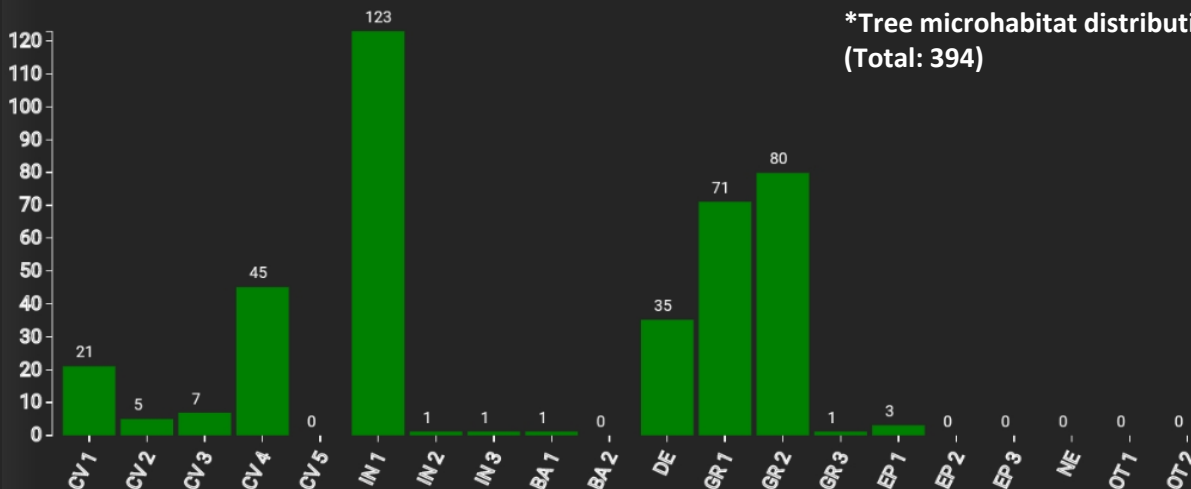

Technical information

RS

Name: **Petcovica-3**

Forest type: **Coppice forest of beech and lime**

State / Region	Owner	Establishment	Size
Serbia / Mačva	Church	2018	0.5 ha (*values for 0.5 ha)
Altitude [m.a.s.l.]	Mean annual precipitation [mm]	Mean annual temperature [°C]	Natural forest community
310	868	11.6	Fagetum moesiacaesubmontanum
Number of trees [N/ha]	Basal area [m ² /ha]	Volume [m ³ /ha]	Habitat value [points/ha]
416 (*258)	28.2 (*14.1)	310 (*155)	9064 (*4532)

*DBH distribution

*Tree species distribution (% Volume)

*Tree microhabitat distribution by code (Total: 394)

Marteloscope map (0.5 ha):

Contact:

Nenad Petrović

Faculty of Forestry University of Belgrade

Kneza Višeslava 1