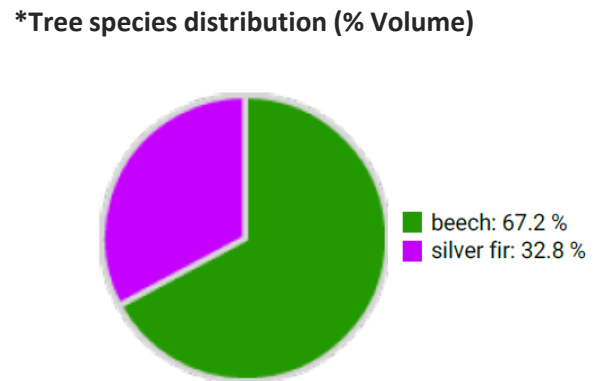

Technical information

RS

Name: **Goč 5**

Forest type: **Beech – fir stand**

State / Region	Owner	Establishment	Size
Serbia / Raška	State	2019	0.5 ha (*values for 0.5 ha)
Altitude [m.a.s.l.]	Mean annual precipitation [mm]	Mean annual temperature [°C]	Natural forest community
1150	740	11.5	Abieti-Fagetum pauperum
Number of trees [N/ha]	Basal area [m ² /ha]	Volume [m ³ /ha]	Habitat value [points/ha]
682(*341)	43.4 (*21.7)	550.4 (*275.2)	6592 (*3296)