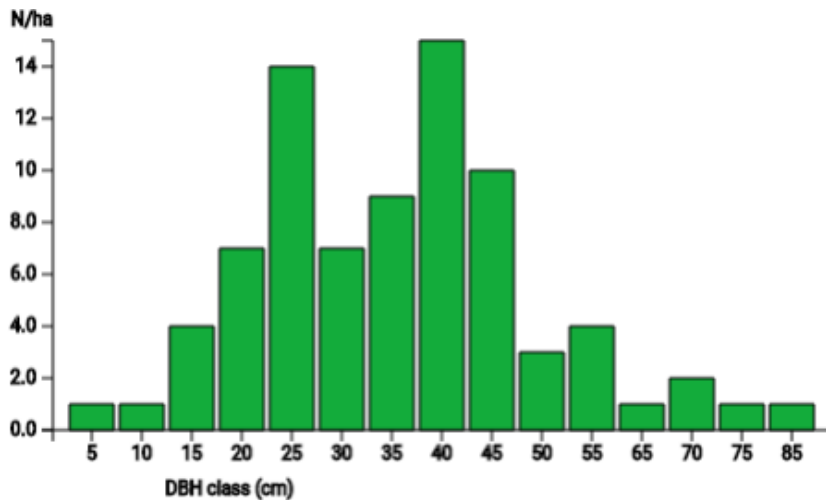

Technical information

RO

Name: **Tamas**

Forest type: **Natural spruce forest (medium productivity)**

State / Region	Owner	Establishment	Size
Arges, Rucar	Private (Carpathia Foundation)	2022	0.25 ha (*values for 0.25 ha)
Altitude [m.a.s.l.]	Mean annual precipitation [mm]	Mean annual temperature [°C]	Natural forest community
1500	1100	7.3	n.a.
Number of trees [N/ha]	Basal area [m ² /ha]	Volume [m ³ /ha]	Habitat value [points/ha]
240 (*80)	42.8 (*10.7)	577.6 (*144.4)	4428 (*1107)

DBH distribution*

Tree species distribution (% Volume)*

Tree microhabitat distribution by code (Total: 79)*

Marteloscope map (0.25 ha):

Contact:

Stelian-Ionut Cioaca
Foundation Conservation Carpathia
Calea Feldioarei nr. 27A
Brasov, 500450
i.cioaca@carpathia.org