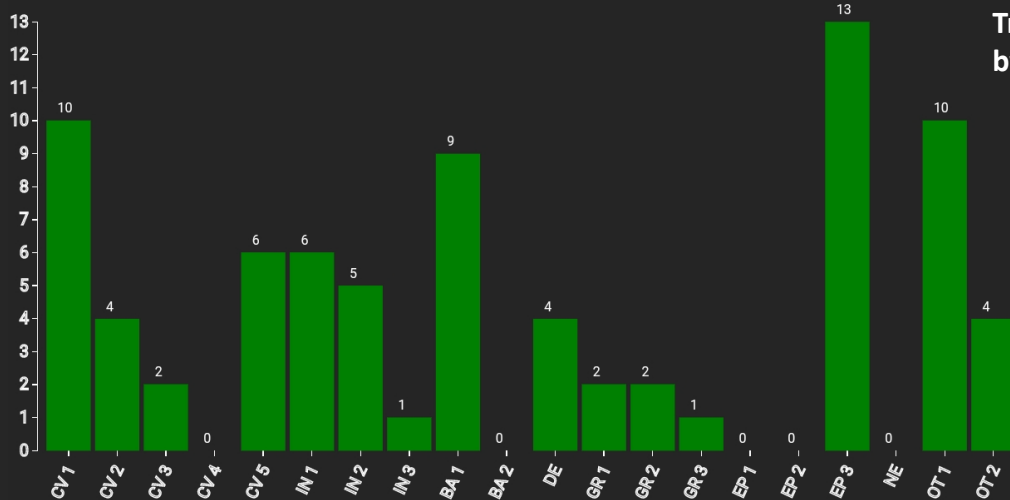

Technical information

RO

Name: **Tamas**

Forest type: **Natural spruce forest (medium productivity)**

State / Region	Owner	Establishment	Size
Arges, Rucar	Private (Carpathia Foundation)	2022	0.25 ha (*values for 0.25 ha)
Altitude [m.a.s.l.]	Mean annual precipitation [mm]	Mean annual temperature [°C]	Natural forest community
1500	1100	7.3	n.a.
Number of trees [N/ha]	Basal area [m ² /ha]	Volume [m ³ /ha]	Habitat value [points/ha]
240 (*80)	42.8 (*10.7)	577.6 (*144.4)	4428 (*1107)

DBH distribution*

Tree species distribution (% Volume)*

Tree microhabitat distribution by code (Total: 79)*

Marteloscope map (0.25 ha):

Contact:

Stelian-Ionut Cioaca
Foundation Conservation Carpathia
Calea Feldioarei nr. 27A
Brasov, 500450
i.cioaca@carpathia.org