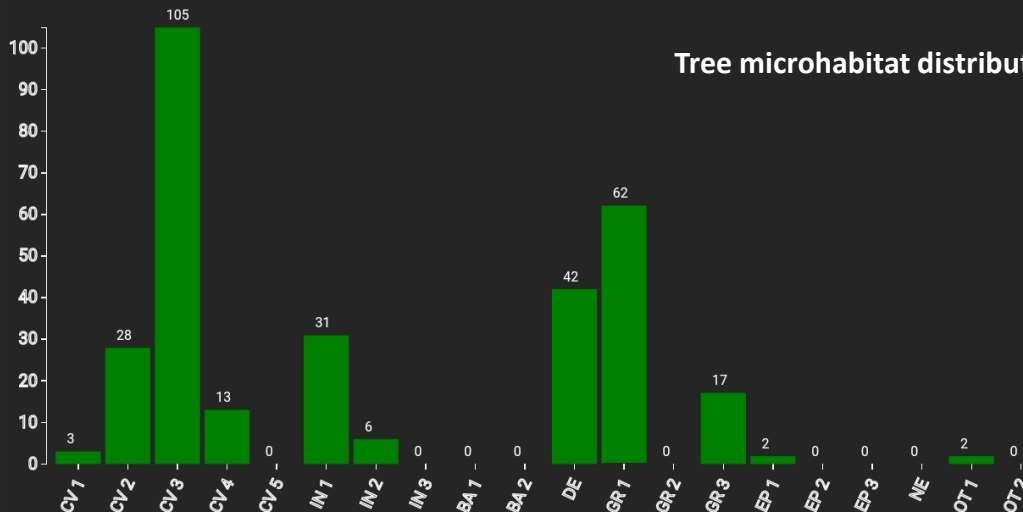

# Technical information

RO

Name: **Solca\_034\_B4**

Forest type: **Mixed silver fir and beech forest**

| State / Region          | Owner                           | Establishment                | Size                      |
|-------------------------|---------------------------------|------------------------------|---------------------------|
| Solca, Suceava, Romania | Romanian State Forest           | 2022                         | 1.0                       |
| Altitude [m.a.s.l.]     | Mean annual precipitation [mm]  | Mean annual temperature [°C] | Natural forest community  |
| 850                     | 800                             | 6.0                          | n.a.                      |
| Number of trees [N/ha]  | Basal area [m <sup>2</sup> /ha] | Volume [m <sup>3</sup> /ha]  | Habitat value [points/ha] |
| 406                     | 46.1                            | 645.4                        | 3501                      |

DBH distribution

Tree species distribution (% Volume)

Tree microhabitat distribution by code (Total: 311)

Marteloscope map (1.0 ha):

**Contact:**

Evulet Bogdan  
RNP-Romsilva - Ocolul Silvic Solca  
Suceava, Solca, Tomsa Voda, 8  
România  
evulet78@yahoo.com