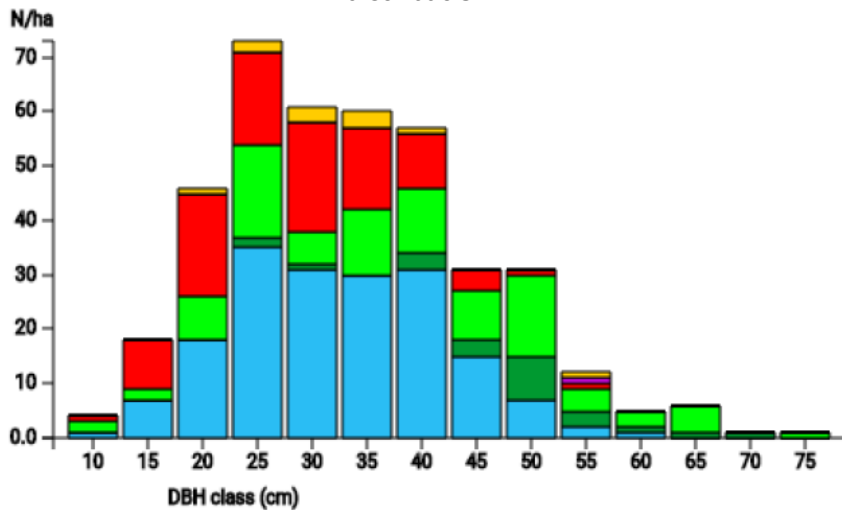

# Technical information

RO

Name: **Solca\_034\_B4**

Forest type: **Mixed silver fir and beech forest**

| State / Region          | Owner                           | Establishment                | Size                      |
|-------------------------|---------------------------------|------------------------------|---------------------------|
| Solca, Suceava, Romania | Romanian State Forest           | 2022                         | 1.0                       |
| Altitude [m.a.s.l.]     | Mean annual precipitation [mm]  | Mean annual temperature [°C] | Natural forest community  |
| 850                     | 800                             | 6.0                          | n.a.                      |
| Number of trees [N/ha]  | Basal area [m <sup>2</sup> /ha] | Volume [m <sup>3</sup> /ha]  | Habitat value [points/ha] |
| 406                     | 46.1                            | 645.4                        | 3501                      |

DBH distribution

Tree species distribution (% Volume)

Tree microhabitat distribution by code (Total: 311)

Marteloscope map (1.0 ha):

**Contact:**

Evulet Bogdan  
RNP-Romsilva - Ocolul Silvic Solca  
Suceava, Solca, Tomsa Voda, 8  
România  
evulet78@yahoo.com