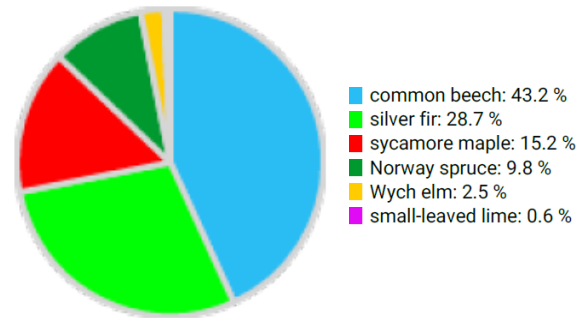

# Technical information

RO

Name: **Solca\_034\_B4**

Forest type: **Mixed silver fir and beech forest**

| State / Region          | Owner                           | Establishment                | Size                      |
|-------------------------|---------------------------------|------------------------------|---------------------------|
| Solca, Suceava, Romania | Romanian State Forest           | 2022                         | 1.0                       |
| Altitude [m.a.s.l.]     | Mean annual precipitation [mm]  | Mean annual temperature [°C] | Natural forest community  |
| 850                     | 800                             | 6.0                          | n.a.                      |
| Number of trees [N/ha]  | Basal area [m <sup>2</sup> /ha] | Volume [m <sup>3</sup> /ha]  | Habitat value [points/ha] |
| 406                     | 46.1                            | 645.4                        | 3501                      |

DBH distribution

Tree species distribution (% Volume)

Tree microhabitat distribution by code (Total: 311)

Marteloscope map (1.0 ha):

**Contact:**

Evulet Bogdan  
RNP-Romsilva - Ocolul Silvic Solca  
Suceava, Solca, Tomsa Voda, 8  
România  
evulet78@yahoo.com