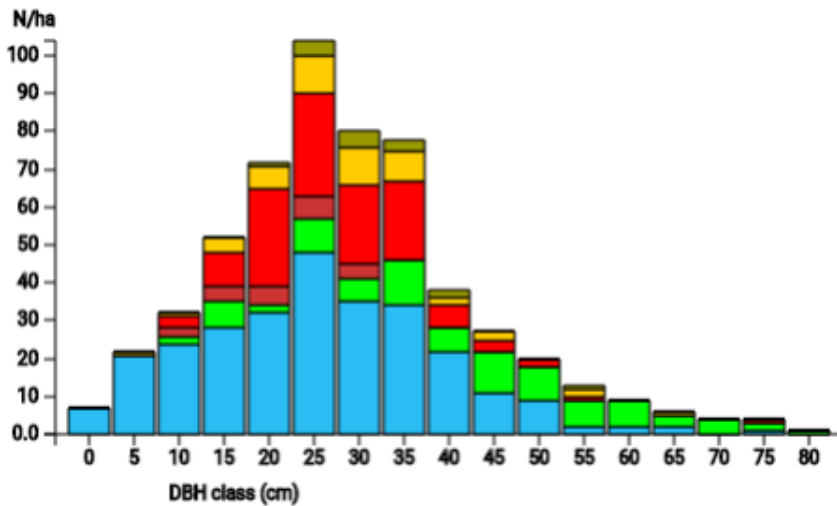

Technical information

RO

Name: **Solca_034_B3**

Forest type: **Mixed silver fir and beech forest**

State / Region	Owner	Establishment	Size
Solca, Suceava, Romania	Romanian State Forest	2022	1.0
Altitude [m.a.s.l.]	Mean annual precipitation [mm]	Mean annual temperature [°C]	Natural forest community
900	800	6.0	n.a.
Number of trees [N/ha]	Basal area [m ² /ha]	Volume [m ³ /ha]	Habitat value [points/ha]
569	52.7	640.6	3950

DBH distribution

Tree species distribution (% Volume)

Tree microhabitat distribution by code (Total: 356)

Marteloscope map (1.0 ha):

Contact:

Evulet Bogdan
RNP-Romsilva - Ocolul Silvic Solca
Suceava, Solca, Tomsa Voda, 8
România
evulet78@yahoo.com