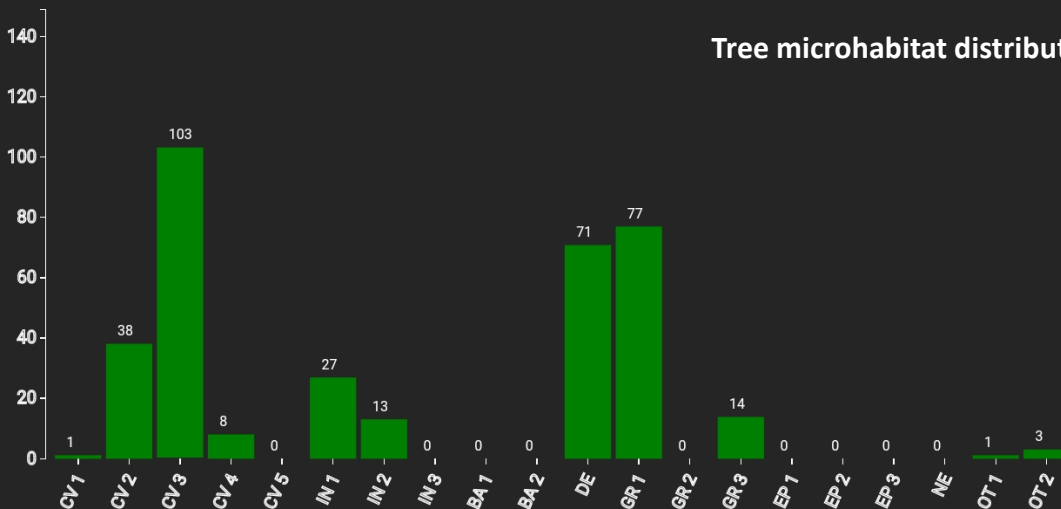

Technical information

RO

Name: **Solca_034_B3**

Forest type: **Mixed silver fir and beech forest**

State / Region	Owner	Establishment	Size
Solca, Suceava, Romania	Romanian State Forest	2022	1.0
Altitude [m.a.s.l.]	Mean annual precipitation [mm]	Mean annual temperature [°C]	Natural forest community
900	800	6.0	n.a.
Number of trees [N/ha]	Basal area [m ² /ha]	Volume [m ³ /ha]	Habitat value [points/ha]
569	52.7	640.6	3950

DBH distribution

Tree species distribution (% Volume)

Tree microhabitat distribution by code (Total: 356)

Marteloscope map (1.0 ha):

Contact:

Evulet Bogdan
RNP-Romsilva - Ocolul Silvic Solca
Suceava, Solca, Tomsa Voda, 8
România
evulet78@yahoo.com