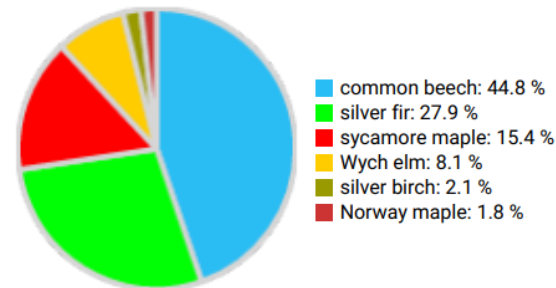

Technical information

RO

Name: **Solca_034_B3**

Forest type: **Mixed silver fir and beech forest**

State / Region	Owner	Establishment	Size
Solca, Suceava, Romania	Romanian State Forest	2022	1.0
Altitude [m.a.s.l.]	Mean annual precipitation [mm]	Mean annual temperature [°C]	Natural forest community
900	800	6.0	n.a.
Number of trees [N/ha]	Basal area [m ² /ha]	Volume [m ³ /ha]	Habitat value [points/ha]
569	52.7	640.6	3950

DBH distribution

Tree species distribution (% Volume)

Tree microhabitat distribution by code (Total: 356)

Marteloscope map (1.0 ha):

Contact:

Evulet Bogdan
RNP-Romsilva - Ocolul Silvic Solca
Suceava, Solca, Tomsa Voda, 8
România
evulet78@yahoo.com