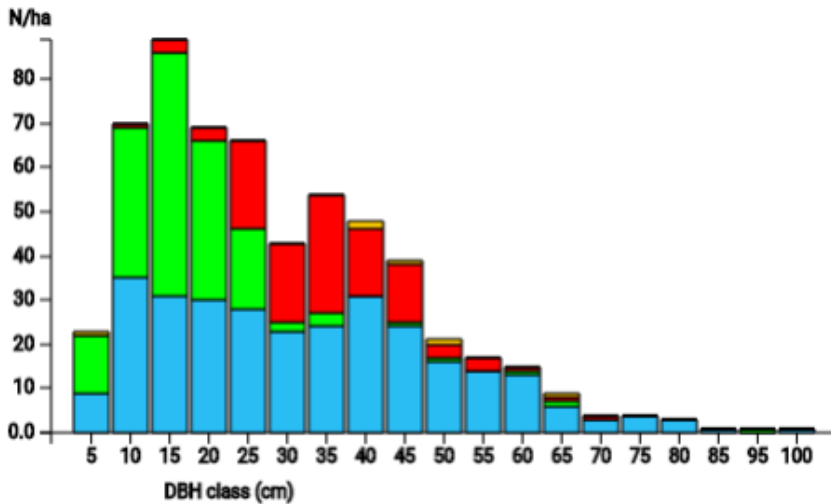

# Technical information

RO

Name: **Solca\_033\_C2**

Forest type: **Mixed coniferous and beech forest**

State / Region	Owner	Establishment	Size
Romania / Solca, Suceava	Romanian State Forest	2022	1.0
Altitude [m.a.s.l.]	Mean annual precipitation [mm]	Mean annual temperature [°C]	Natural forest community
800	800	6.0	n.a.
Number of trees [N/ha]	Basal area [m <sup>2</sup> /ha]	Volume [m <sup>3</sup> /ha]	Habitat value [points/ha]
577	56.8	889.3	3871

DBH distribution

Tree species distribution (% Volume)

Tree microhabitat distribution by code (Total: 455)

Marteloscope map (1.0 ha):

**Contact:**

Evulet Bogdan  
RNP-Romsilva - Ocolul Silvic Solca  
Suceava, Solca, Tomsa Voda, 8  
România  
evulet78@yahoo.com