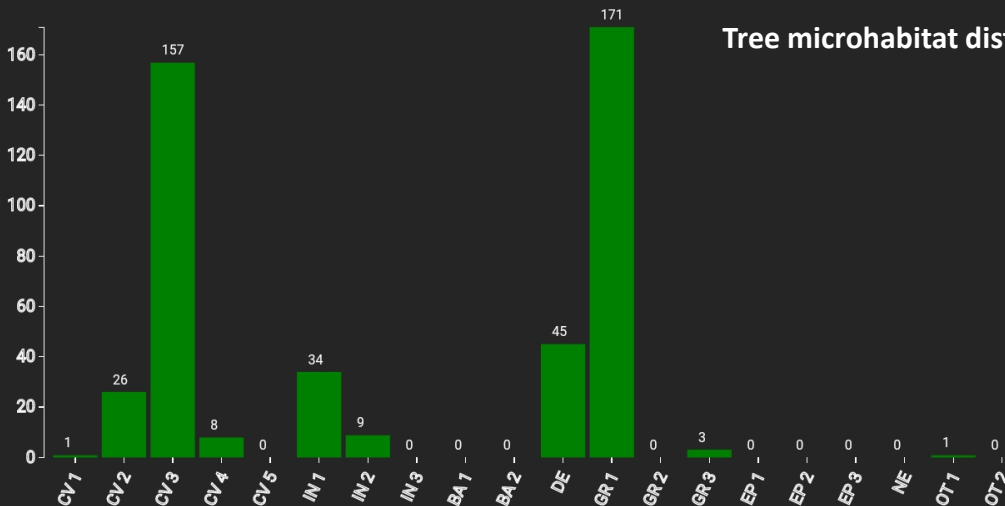

# Technical information

RO

Name: **Solca\_033\_C2**

Forest type: **Mixed coniferous and beech forest**

State / Region	Owner	Establishment	Size
Romania / Solca, Suceava	Romanian State Forest	2022	1.0
Altitude [m.a.s.l.]	Mean annual precipitation [mm]	Mean annual temperature [°C]	Natural forest community
800	800	6.0	n.a.
Number of trees [N/ha]	Basal area [m <sup>2</sup> /ha]	Volume [m <sup>3</sup> /ha]	Habitat value [points/ha]
577	56.8	889.3	3871

DBH distribution

Tree species distribution (% Volume)

Tree microhabitat distribution by code (Total: 455)

Marteloscope map (1.0 ha):

**Contact:**

Evulet Bogdan  
RNP-Romsilva - Ocolul Silvic Solca  
Suceava, Solca, Tomsa Voda, 8  
România  
evulet78@yahoo.com