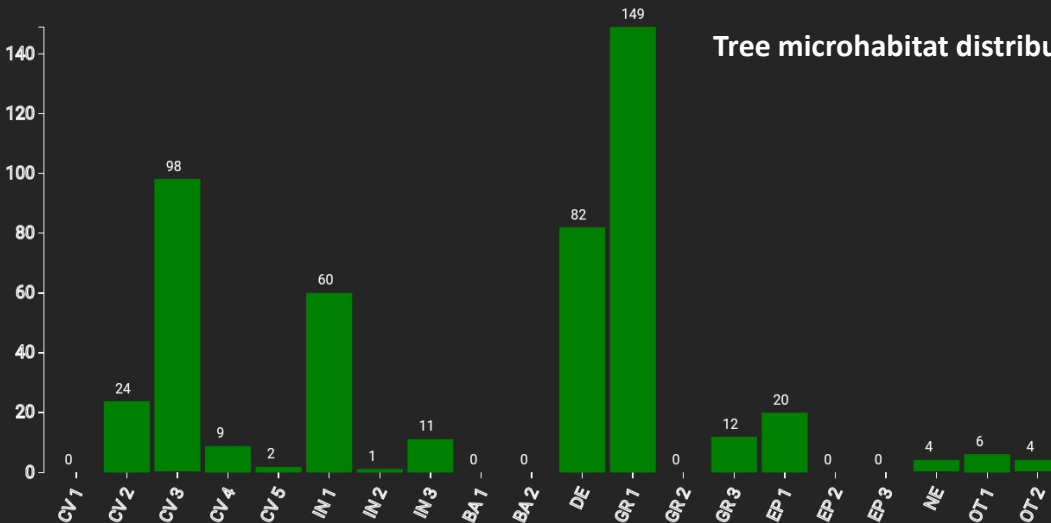

Technical information

RO

Name: **Solca_033_C1**

Forest type: **Mixed coniferous and beech forest**

State / Region	Owner	Establishment	Size
Romania / Solca, Suceava	Romanian State Forest	2022	1.0
Altitude [m.a.s.l.]	Mean annual precipitation [mm]	Mean annual temperature [°C]	Natural forest community
800	800	6.0	n.a.
Number of trees [N/ha]	Basal area [m ² /ha]	Volume [m ³ /ha]	Habitat value [points/ha]
483	51.8	842.4	5970

DBH distribution

Tree species distribution (% Volume)

Tree microhabitat distribution by code (Total: 482)

Marteloscope map (1.0 ha):

Contact:

Evulet Bogdan
RNP-Romsilva - Ocolul Silvic Solca
Suceava, Solca, Tomsa Voda, 8
România
evulet78@yahoo.com