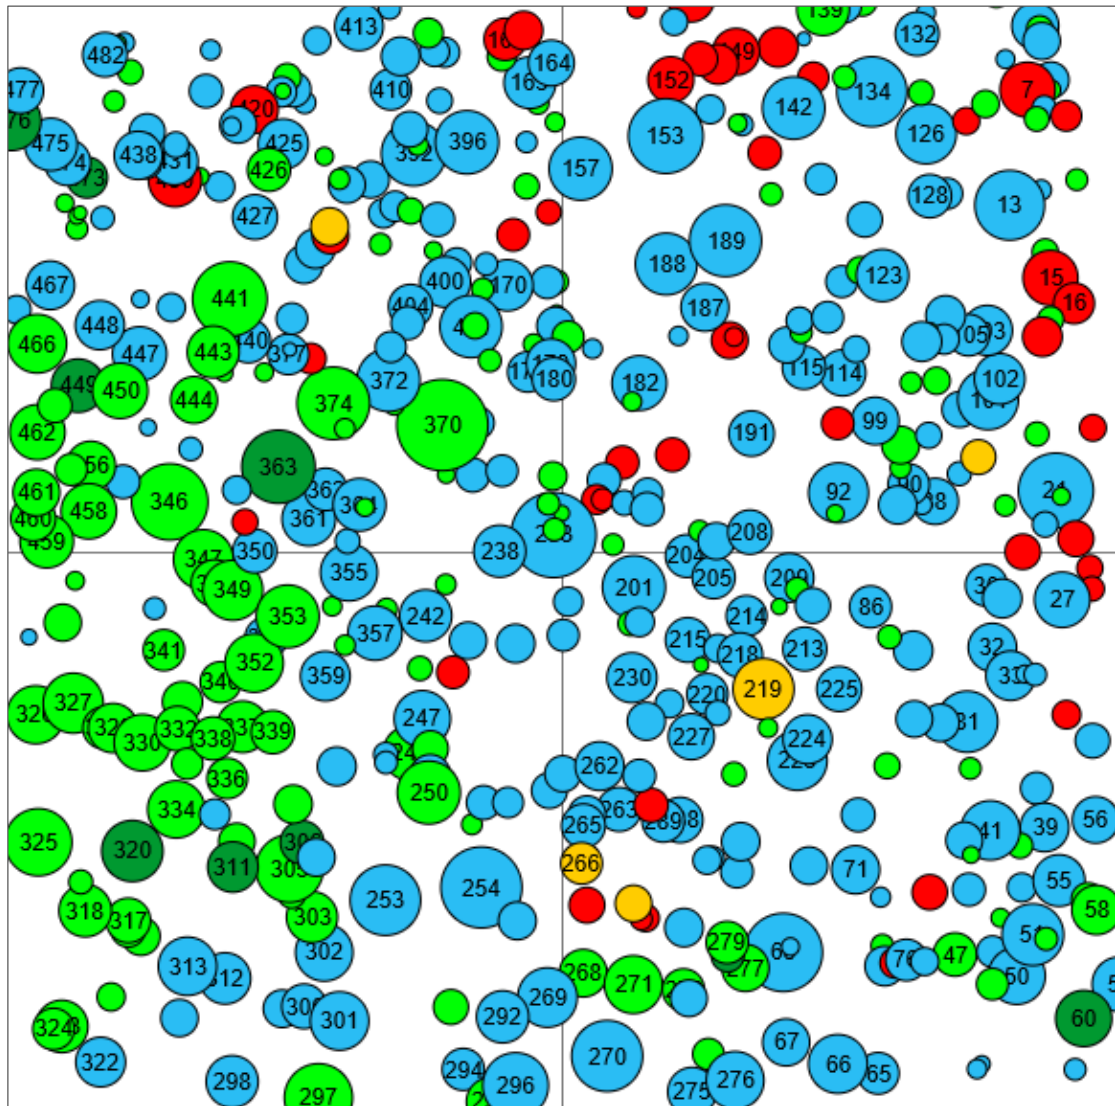

Technical information

RO

Name: **Solca_033_C1**

Forest type: **Mixed coniferous and beech forest**

State / Region	Owner	Establishment	Size
Romania / Solca, Suceava	Romanian State Forest	2022	1.0
Altitude [m.a.s.l.]	Mean annual precipitation [mm]	Mean annual temperature [°C]	Natural forest community
800	800	6.0	n.a.
Number of trees [N/ha]	Basal area [m ² /ha]	Volume [m ³ /ha]	Habitat value [points/ha]
483	51.8	842.4	5970

DBH distribution

Tree species distribution (% Volume)

Tree microhabitat distribution by code (Total: 482)

Marteloscope map (1.0 ha):

Contact:

Evulet Bogdan
RNP-Romsilva - Ocolul Silvic Solca
Suceava, Solca, Tomsa Voda, 8
România
evulet78@yahoo.com