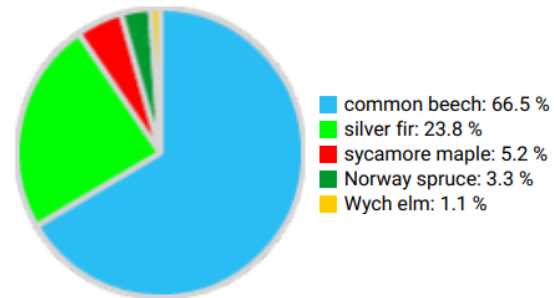

Technical information

RO

Name: **Solca_033_C1**

Forest type: **Mixed coniferous and beech forest**

State / Region	Owner	Establishment	Size
Romania / Solca, Suceava	Romanian State Forest	2022	1.0
Altitude [m.a.s.l.]	Mean annual precipitation [mm]	Mean annual temperature [°C]	Natural forest community
800	800	6.0	n.a.
Number of trees [N/ha]	Basal area [m ² /ha]	Volume [m ³ /ha]	Habitat value [points/ha]
483	51.8	842.4	5970

DBH distribution

Tree species distribution (% Volume)

Tree microhabitat distribution by code (Total: 482)

Marteloscope map (1.0 ha):

Contact:

Evulet Bogdan
RNP-Romsilva - Ocolul Silvic Solca
Suceava, Solca, Tomsa Voda, 8
România
evulet78@yahoo.com