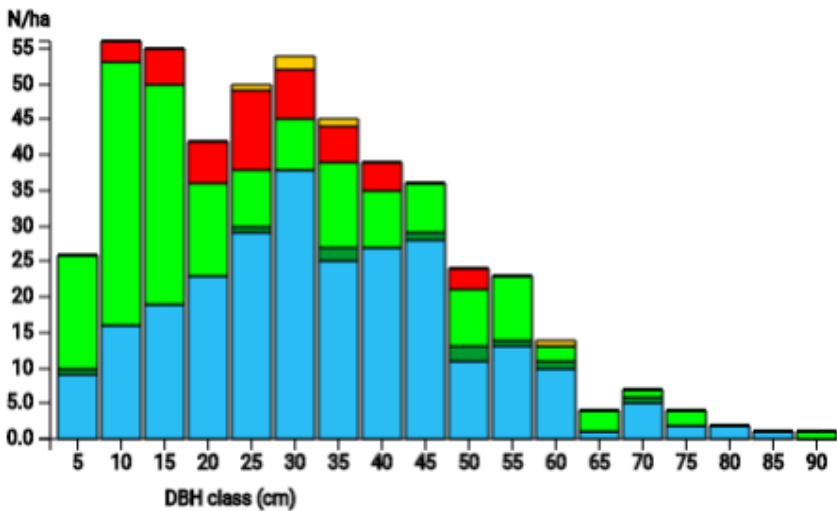

Technical information

RO

Name: **Solca_033_C1**

Forest type: **Mixed coniferous and beech forest**

State / Region	Owner	Establishment	Size
Romania / Solca, Suceava	Romanian State Forest	2022	1.0
Altitude [m.a.s.l.]	Mean annual precipitation [mm]	Mean annual temperature [°C]	Natural forest community
800	800	6.0	n.a.
Number of trees [N/ha]	Basal area [m ² /ha]	Volume [m ³ /ha]	Habitat value [points/ha]
483	51.8	842.4	5970

DBH distribution

Tree species distribution (% Volume)

Tree microhabitat distribution by code (Total: 482)

Marteloscope map (1.0 ha):

Contact:

Evulet Bogdan
RNP-Romsilva - Ocolul Silvic Solca
Suceava, Solca, Tomsa Voda, 8
România
evulet78@yahoo.com