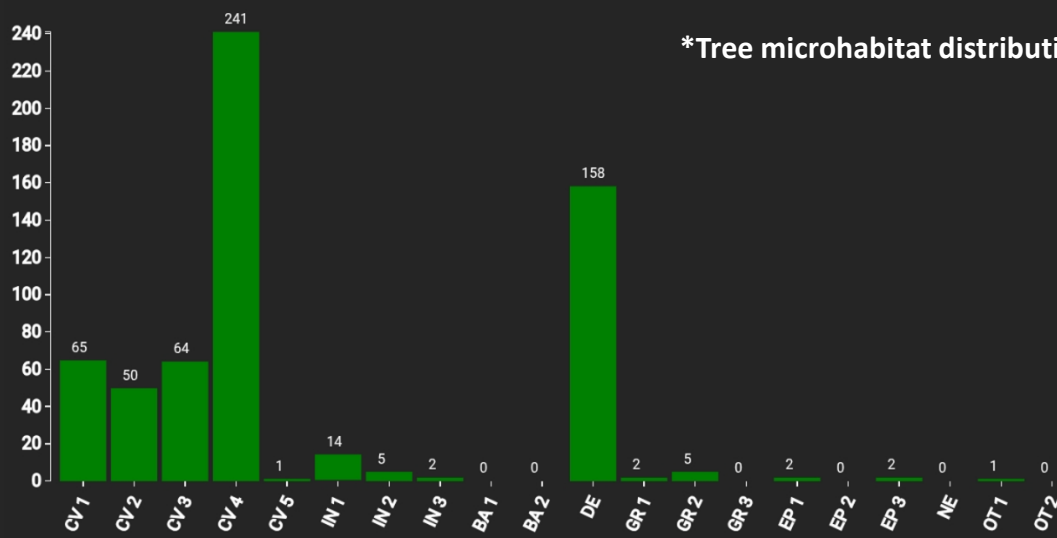

Technical information

RO

Name: **Patrauti**

Forest type: **Oak-hornbeam forest**

State / Region	Owner	Establishment	Size
Romania / Suceava	State Forest	2025	0.45 ha (*)
Altitude [m.a.s.l.]	Mean annual precipitation [mm]	Mean annual temperature [°C]	Natural forest community
410	640	10.1	Beech-hornbeam forests with Asperula-Asarum
Number of trees [N/ha]	Basal area [m ² /ha]	Volume [m ³ /ha]	Habitat value [points/ha]
1149 (*517)	35.3 (*15.9)	363.6 (*163.6)	27962 (*12583)

*DBH distribution

*Tree species distribution (% Volume)

Marteloscope map (1.0 ha):

Contact:

Cosmin Cosofret

Forestry Faculty, Stefan cel Mare - University of Suceava
 13 University Street, 720229 Suceava, Romania
cosmin.cosofret@usm.ro