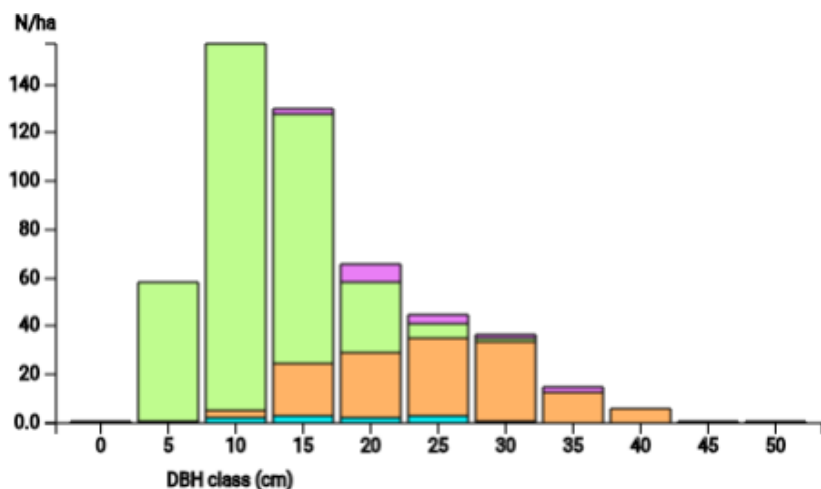

Technical information

RO

Name: **Patrauti**

Forest type: **Oak-hornbeam forest**

State / Region	Owner	Establishment	Size
Romania / Suceava	State Forest	2025	0.45 ha (*)
Altitude [m.a.s.l.]	Mean annual precipitation [mm]	Mean annual temperature [°C]	Natural forest community
410	640	10.1	Beech-hornbeam forests with Asperula-Asarum
Number of trees [N/ha]	Basal area [m ² /ha]	Volume [m ³ /ha]	Habitat value [points/ha]
1149 (*517)	35.3 (*15.9)	363.6 (*163.6)	27962 (*12583)

*DBH distribution

*Tree species distribution (% Volume)

Marteloscope map (1.0 ha):

Contact:

Cosmin Cosofret

Forestry Faculty, Stefan cel Mare - University of Suceava
 13 University Street, 720229 Suceava, Romania
cosmin.cosofret@usm.ro