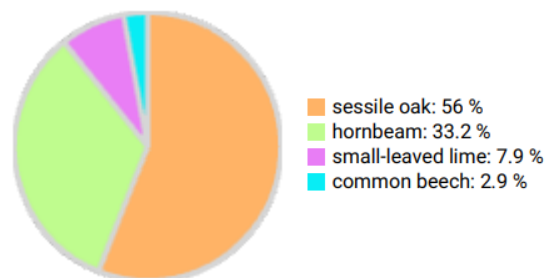

Technical information

RO

Name: **Patrauti**

Forest type: **Oak-hornbeam forest**

State / Region	Owner	Establishment	Size
Romania / Suceava	State Forest	2025	0.45 ha (*)
Altitude [m.a.s.l.]	Mean annual precipitation [mm]	Mean annual temperature [°C]	Natural forest community
410	640	10.1	Beech-hornbeam forests with Asperula-Asarum
Number of trees [N/ha]	Basal area [m²/ha]	Volume [m³/ha]	Habitat value [points/ha]
1149 (*517)	35.3 (*15.9)	363.6 (*163.6)	27962 (*12583)