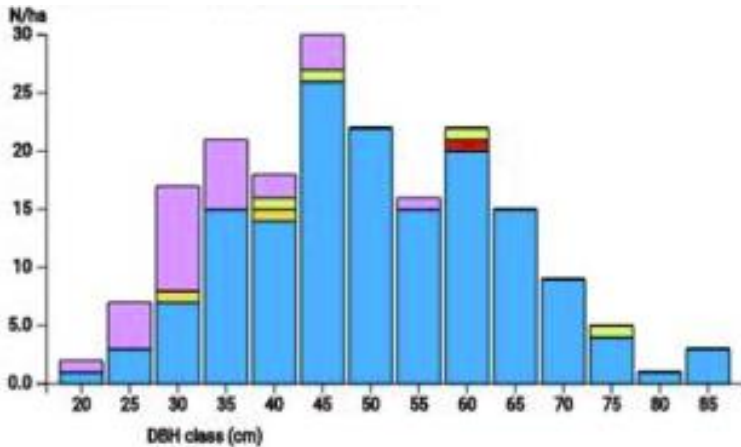

Technical information

RO

Name: **Hărman 6**

Forest type: **Beech mountain forest of superior productivity**

State / Region	Owner	Establishment	Size
Romania / Braşov	Mixed ownership (city forest and state forest)	2022	1.0
Altitude [m.a.s.l.]	Mean annual precipitation [mm]	Mean annual temperature [°C]	Natural forest community
600	700-760	7.0	91V0 - Dacian Beech forests (Symphyto-Fagion)
Number of trees [N/ha]	Basal area [m²/ha]	Volume [m³/ha]	Habitat value [points/ha]
188	41.3	753.2	5558

DBH distribution

Tree species distribution (% Volume)