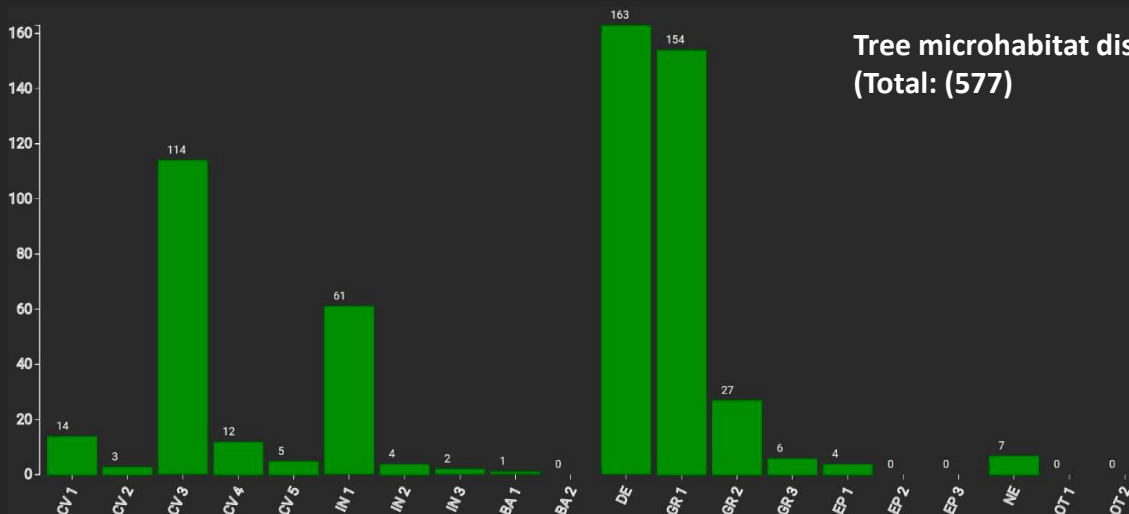

# RO

Name: **Hărman 6**

Forest type: **Beech mountain forest of superior productivity**

State / Region	Owner	Establishment	Size
Romania / Braşov	Mixed ownership (city forest and state forest)	2022	1.0
Altitude [m.a.s.l.]	Mean annual precipitation [mm]	Mean annual temperature [°C]	Natural forest community
600	700-760	7.0	91V0 - Dacian Beech forests (Symphyto-Fagion)
Number of trees [N/ha]	Basal area [m <sup>2</sup> /ha]	Volume [m <sup>3</sup> /ha]	Habitat value [points/ha]
188	41.3	753.2	5558

DBH distribution

Tree species distribution (% Volume)

Tree microhabitat distribution by code (Total: (577))