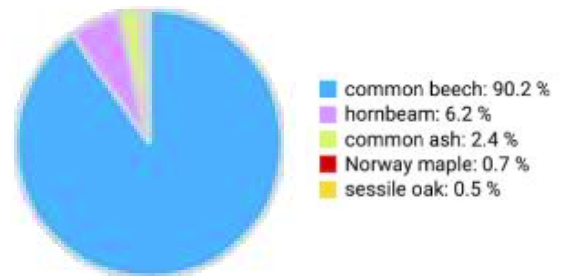

Tree microhabitat distribution by code (Total: (577))