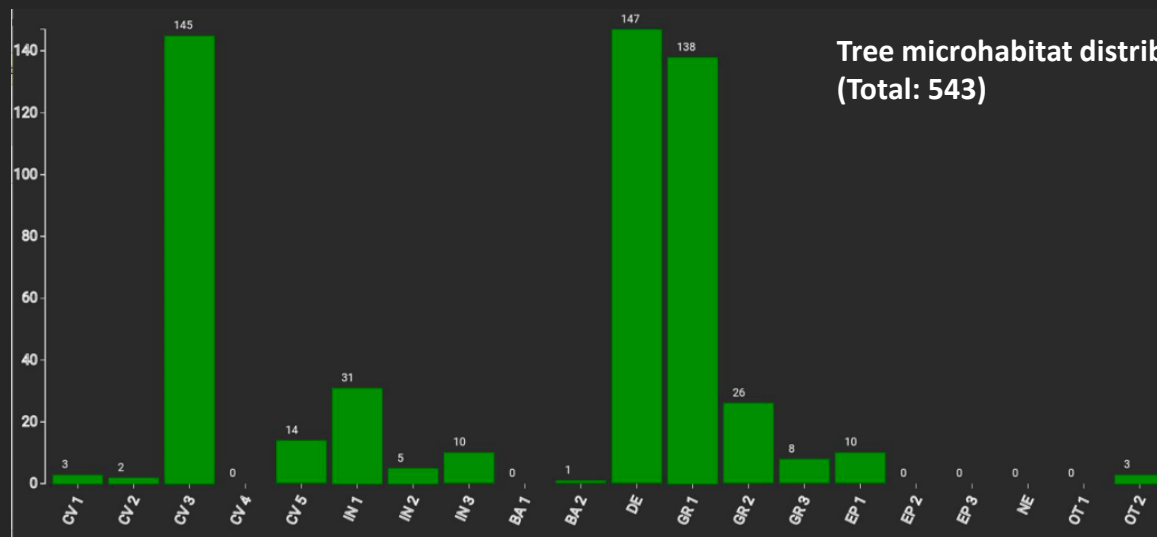

Technical information

RO

Name: **Hărman 4**

Forest type: **Beech mountain forest of superior productivity**

State / Region	Owner	Establishment	Size
Romania / Braşov	Mixed ownership (city forest and state forest)	2022	1.0
Altitude [m.a.s.l.]	Mean annual precipitation [mm]	Mean annual temperature [°C]	Natural forest community
590	700-760	7.0	91V0 - Dacian Beech forests (Symphyto-Fagion)
Number of trees [N/ha]	Basal area [m ² /ha]	Volume [m ³ /ha]	Habitat value [points/ha]
203	41.9	775.9	5268

DBH distribution

Tree species distribution (% Volume)

Tree microhabitat distribution by code (Total: 543)

Marteloscope map (1.0 ha):

Contact:

Bogdan Candrea
Forest Design
str. Nicovalei 33
Braşov, România
office@forestdesign.ro