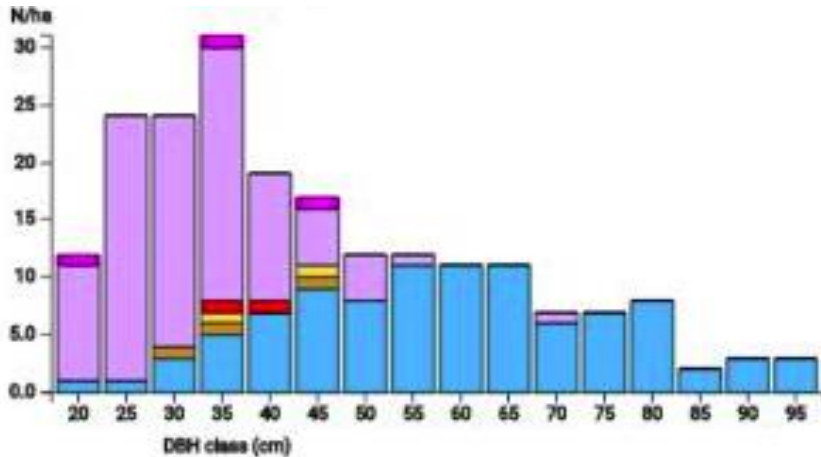

Technical information

RO

Name: **Hărman 4**

Forest type: **Beech mountain forest of superior productivity**

State / Region	Owner	Establishment	Size
Romania / Braşov	Mixed ownership (city forest and state forest)	2022	1.0
Altitude [m.a.s.l.]	Mean annual precipitation [mm]	Mean annual temperature [°C]	Natural forest community
590	700-760	7.0	91V0 - Dacian Beech forests (Symphyto-Fagion)
Number of trees [N/ha]	Basal area [m ² /ha]	Volume [m ³ /ha]	Habitat value [points/ha]
203	41.9	775.9	5268

DBH distribution

Tree species distribution (% Volume)

Tree microhabitat distribution by code (Total: 543)

Marteloscope map (1.0 ha):

Contact:

Bogdan Candrea
Forest Design
str. Nicovalei 33
Braşov, România
office@forestdesign.ro