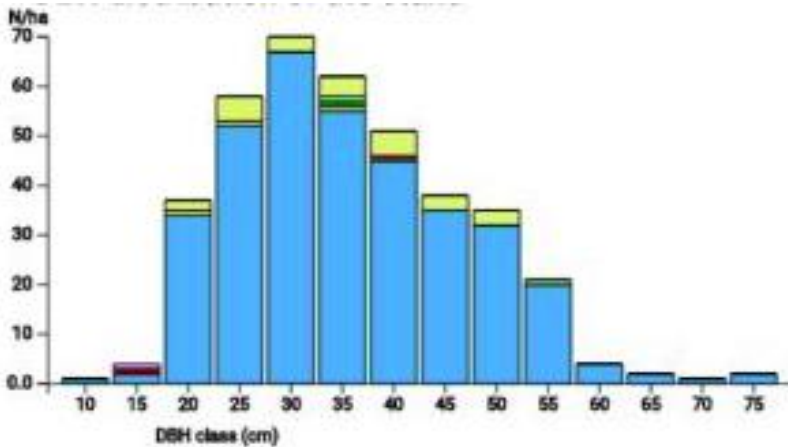

Technical information

RO

Name: **Hărman 3**

Forest type: **Beech mountain forest of superior productivity**

State / Region	Owner	Establishment	Size
Romania / Braşov	Mixed ownership (city forest and state forest)	2022	1.0
Altitude [m.a.s.l.]	Mean annual precipitation [mm]	Mean annual temperature [°C]	Natural forest community
650	700-760	7.0	91V0 - Dacian Beech forests (Symphyto-Fagion)
Number of trees [N/ha]	Basal area [m ² /ha]	Volume [m ³ /ha]	Habitat value [points/ha]
306	47.7	768.2	9843

DBH distribution

Tree species distribution (% Volume)

Tree microhabitat distribution by code (Total: 855)

Marteloscope map (1.0 ha):

Contact:

Bogdan Candrea
Forest Design
str. Nicovalei 33
Braşov, România
office@forestdesign.ro