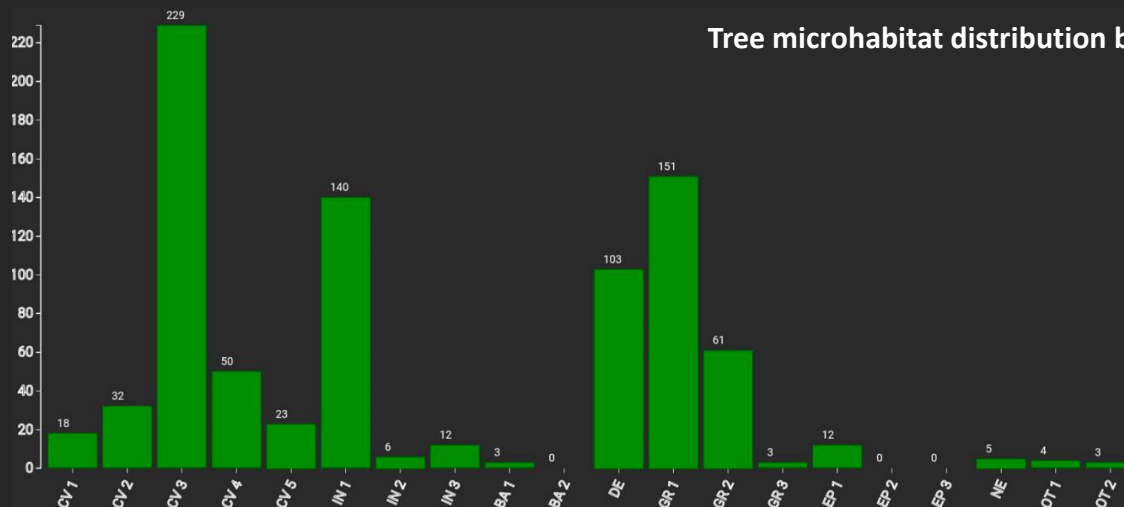

Technical information

RO

Name: **Hărman 3**

Forest type: **Beech mountain forest of superior productivity**

State / Region	Owner	Establishment	Size
Romania / Braşov	Mixed ownership (city forest and state forest)	2022	1.0
Altitude [m.a.s.l.]	Mean annual precipitation [mm]	Mean annual temperature [°C]	Natural forest community
650	700-760	7.0	91V0 - Dacian Beech forests (Symphyto-Fagion)
Number of trees [N/ha]	Basal area [m ² /ha]	Volume [m ³ /ha]	Habitat value [points/ha]
306	47.7	768.2	9843

DBH distribution

Tree species distribution (% Volume)

Tree microhabitat distribution by code (Total: 855)

Marteloscope map (1.0 ha):

Contact:

Bogdan Candrea
Forest Design
str. Nicovalei 33
Braşov, România
office@forestdesign.ro