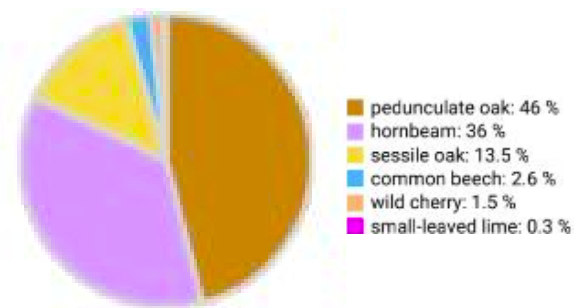

Technical information

RO

Name: **Hărman 2**

Forest type: **Oak and pedunculate oak of medium productivity**

State / Region	Owner	Establishment	Size
Romania / Braşov	Mixed ownership (city forest and state forest)	2022	1.0
Altitude [m.a.s.l.]	Mean annual precipitation [mm]	Mean annual temperature [°C]	Natural forest community
620	700-760	7.0	91Y0 - Dacian Oak hornbeam forest
Number of trees [N/ha]	Basal area [m²/ha]	Volume [m³/ha]	Habitat value [points/ha]
469	41.3	521.7	9453