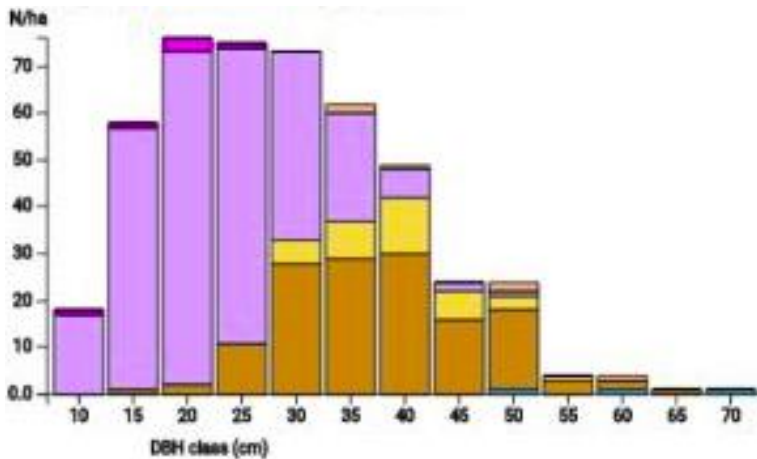

Tree microhabitat distribution by code (Total: 955)

Technical information

RO

Name: **Hărman 2**

Forest type: **Oak and pedunculate oak of medium productivity**

State / Region	Owner	Establishment	Size
Romania / Braşov	Mixed ownership (city forest and state forest)	2022	1.0
Altitude [m.a.s.l.]	Mean annual precipitation [mm]	Mean annual temperature [°C]	Natural forest community
620	700-760	7.0	91Y0 - Dacian Oak hornbeam forest
Number of trees [N/ha]	Basal area [m²/ha]	Volume [m³/ha]	Habitat value [points/ha]
469	41.3	521.7	9453

DBH distribution

Tree species distribution (% Volume)