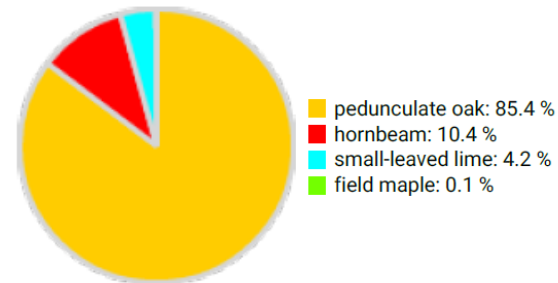

Technical information

RO

Name: **Hărman**

Forest type: **Pedunculate oak-hornbeam forest**

State / Region	Owner	Establishment	Size
Braşov	Mixed ownership (city forest and state forest)	2021	1.0
Altitude [m.a.s.l.]	Mean annual precipitation [mm]	Mean annual temperature [°C]	Natural forest community
530	700-760	7.0	91Y0 Dacian oak-hornbeam forest
Number of trees [N/ha]	Basal area [m²/ha]	Volume [m³/ha]	Habitat value [points/ha]
326	43.8	593.0	9261