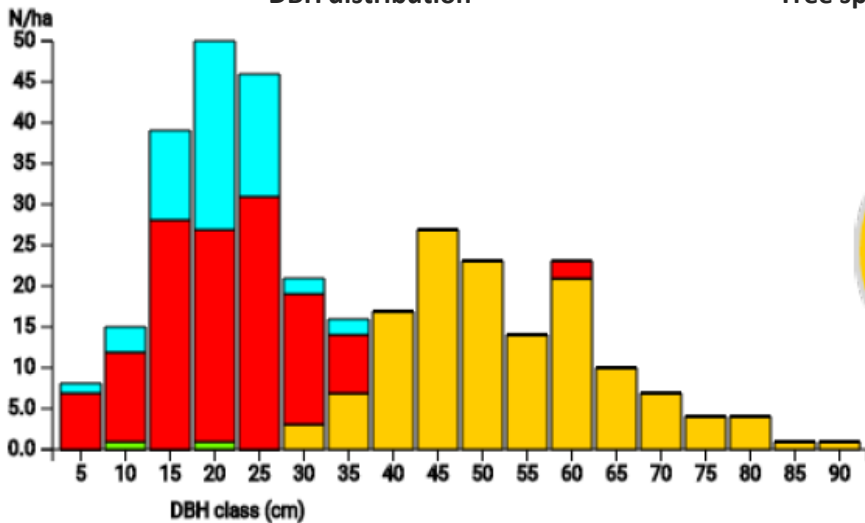

Technical information

RO

Name: **Hărman**

Forest type: **Pedunculate oak-hornbeam forest**

State / Region	Owner	Establishment	Size
Braşov	Mixed ownership (city forest and state forest)	2021	1.0
Altitude [m.a.s.l.]	Mean annual precipitation [mm]	Mean annual temperature [°C]	Natural forest community
530	700-760	7.0	91Y0 Dacian oak-hornbeam forest
Number of trees [N/ha]	Basal area [m ² /ha]	Volume [m ³ /ha]	Habitat value [points/ha]
326	43.8	593.0	9261

DBH distribution

Tree species distribution (% Volume)

Tree microhabitat distribution by code (Total: 863)

Marteloscope map (1.0 ha):

Contact:

Bogdan Candrea
Forest Design
str. Nicovalei 33
Braşov, România
office@forestdesign.ro