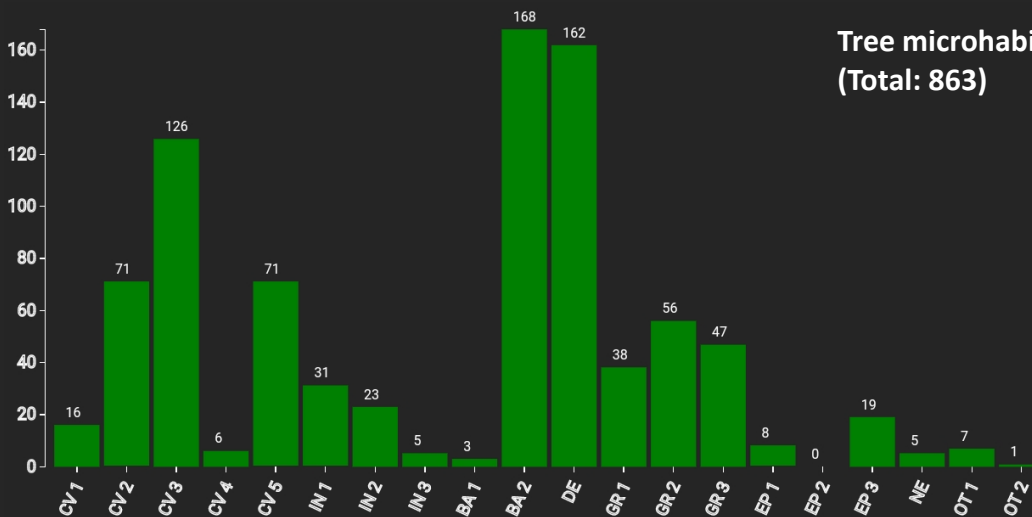

Technical information

RO

Name: **Hărman**

Forest type: **Pedunculate oak-hornbeam forest**

State / Region	Owner	Establishment	Size
Braşov	Mixed ownership (city forest and state forest)	2021	1.0
Altitude [m.a.s.l.]	Mean annual precipitation [mm]	Mean annual temperature [°C]	Natural forest community
530	700-760	7.0	91Y0 Dacian oak-hornbeam forest
Number of trees [N/ha]	Basal area [m ² /ha]	Volume [m ³ /ha]	Habitat value [points/ha]
326	43.8	593.0	9261

DBH distribution

Tree species distribution (% Volume)

Tree microhabitat distribution by code (Total: 863)

Marteloscope map (1.0 ha):

Contact:

Bogdan Candrea
Forest Design
str. Nicovalei 33
Braşov, România
office@forestdesign.ro