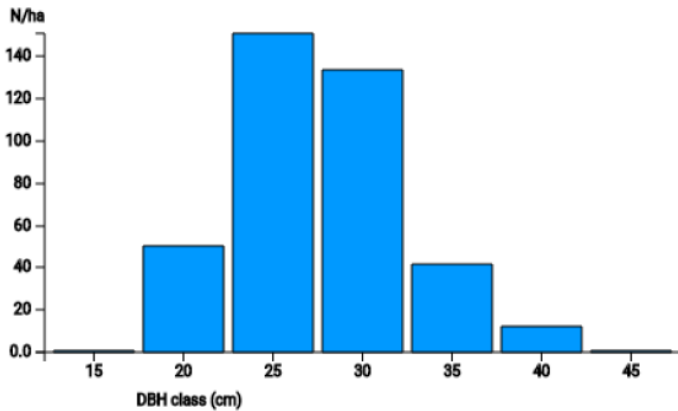

Technical information

PL

Name: **Zielonka**

Forest type: **Pine**

State / Region	Owner	Establishment	Size
Poland / Tuchola Forest	Woziwoda Forest District	2019	1.0 ha
Altitude [m.a.s.l.]	Mean annual precipitation [mm]	Mean annual temperature [°C]	Natural forest community
133	500	8.2	Leucobryo-Pinetum
Number of trees [N/ha]	Basal area [m²/ha]	Volume [m³/ha]	Habitat value [points/ha]
391	27.6	270.4	167

DBH distribution