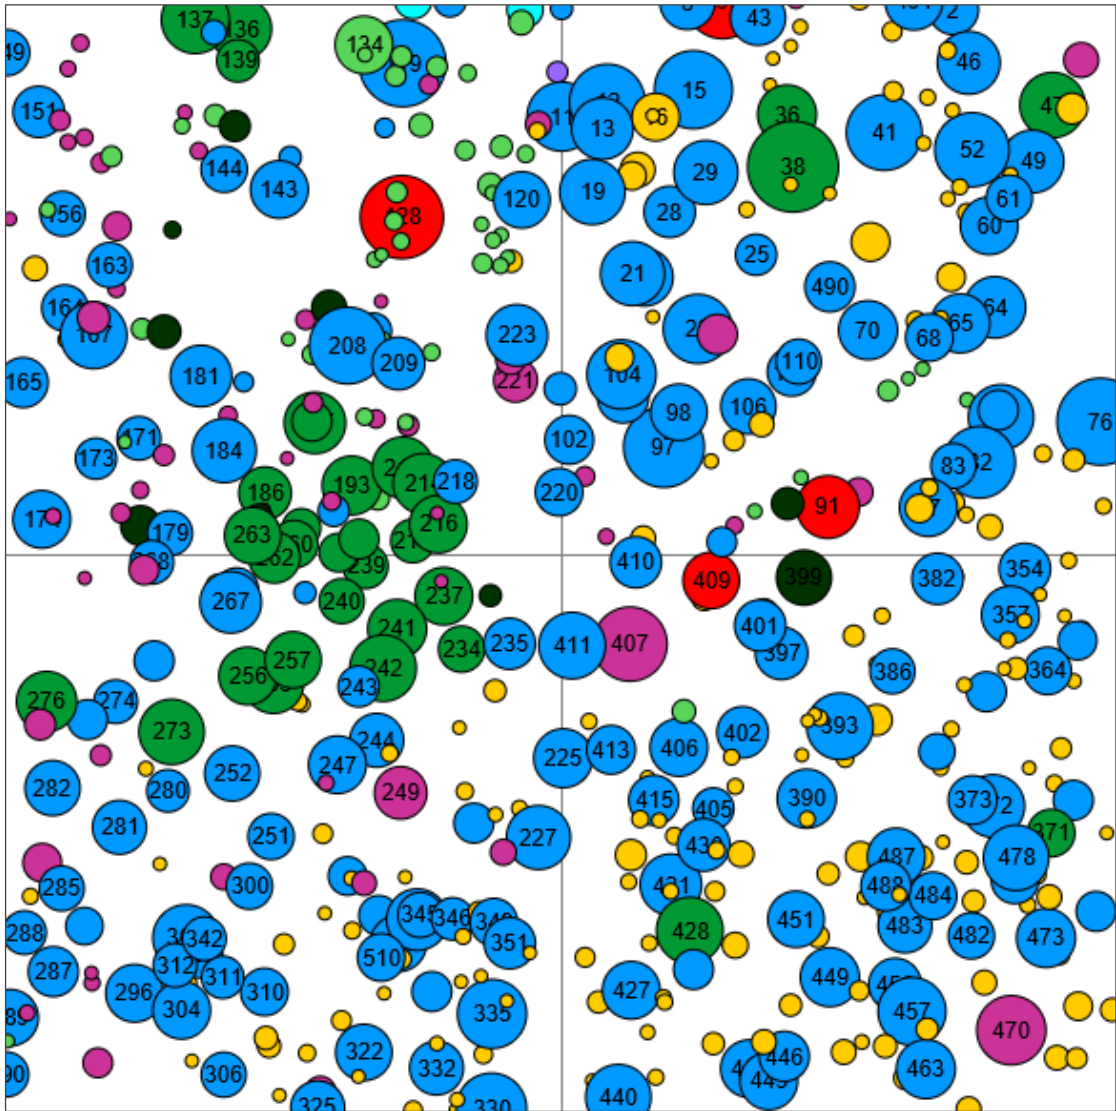

Technical information

PL

Name: **Ustronie**

Forest type: **Mixed conifer-broadleaves**

State / Region	Owner	Establishment	Size
Poland / Tuchola Forest	Woziwoda Forest District	2019	1.0 ha
Altitude [m.a.s.l.]	Mean annual precipitation [mm]	Mean annual temperature [°C]	Natural forest community
143	500	8.2	Tilio-Carpinetum
Number of trees [N/ha]	Basal area [m ² /ha]	Volume [m ³ /ha]	Habitat value [points/ha]
512	29.9	304.3	3251

DBH distribution

Tree species distribution (% Volume)

Tree microhabitat distribution by code (Total: 390)

Marteloscope map (1.0 ha):

Contact:

Stefan Konczal
Nadleśnictwo Woziwoda
Woziwoda 3
89-504 Legbąd
stefan.konczal@torun.lasy.gov.pl