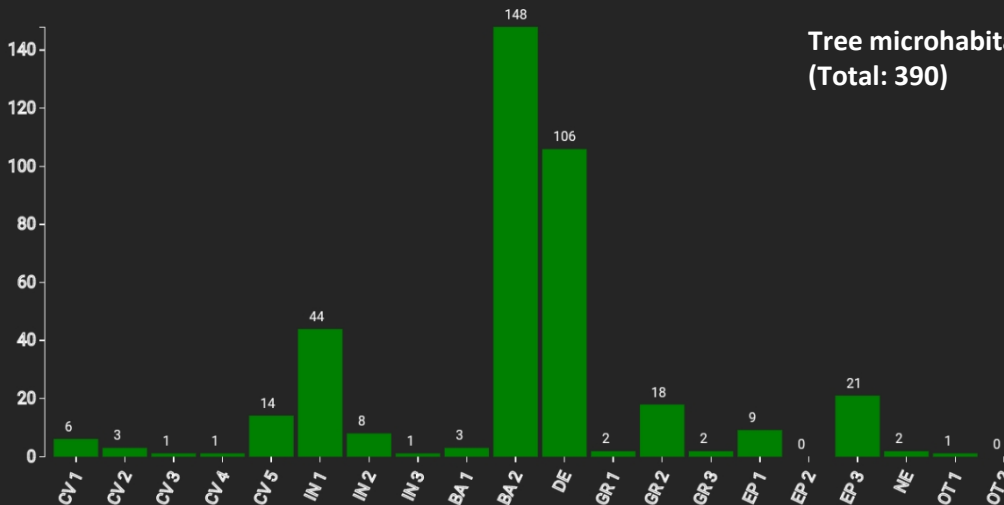

Technical information

PL

Name: **Ustronie**

Forest type: **Mixed conifer-broadleaves**

State / Region	Owner	Establishment	Size
Poland / Tuchola Forest	Woziwoda Forest District	2019	1.0 ha
Altitude [m.a.s.l.]	Mean annual precipitation [mm]	Mean annual temperature [°C]	Natural forest community
143	500	8.2	Tilio-Carpinetum
Number of trees [N/ha]	Basal area [m ² /ha]	Volume [m ³ /ha]	Habitat value [points/ha]
512	29.9	304.3	3251

DBH distribution

Tree species distribution (% Volume)

Tree microhabitat distribution by code (Total: 390)

Marteloscope map (1.0 ha):

Contact:

Stefan Konczal
Nadleśnictwo Woziwoda
Woziwoda 3
89-504 Legbąd
stefan.konczal@torun.lasy.gov.pl