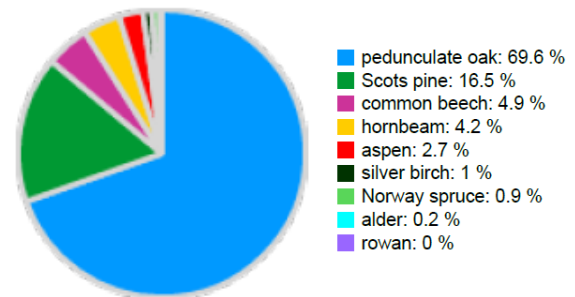

Technical information

PL

Name: **Ustronie**

Forest type: **Mixed conifer-broadleaves**

State / Region	Owner	Establishment	Size
Poland / Tuchola Forest	Woziwoda Forest District	2019	1.0 ha
Altitude [m.a.s.l.]	Mean annual precipitation [mm]	Mean annual temperature [°C]	Natural forest community
143	500	8.2	Tilio-Carpinetum
Number of trees [N/ha]	Basal area [m ² /ha]	Volume [m ³ /ha]	Habitat value [points/ha]
512	29.9	304.3	3251

DBH distribution

Tree species distribution (% Volume)

Tree microhabitat distribution by code (Total: 390)

Marteloscope map (1.0 ha):

Contact:

Stefan Konczal
Nadleśnictwo Woziwoda
Woziwoda 3
89-504 Legbąd
stefan.konczal@torun.lasy.gov.pl