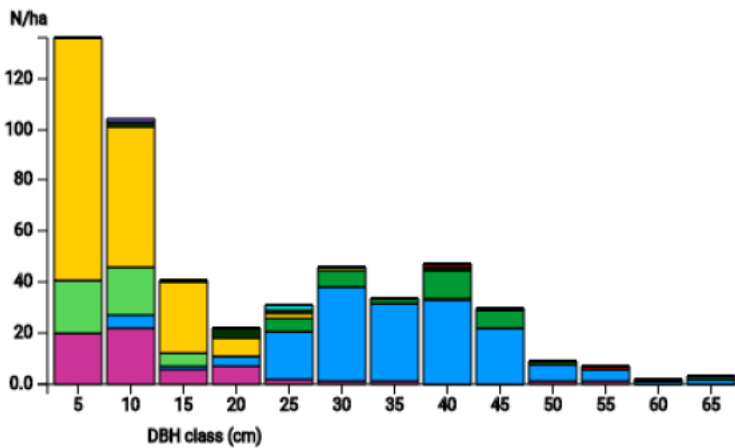

Technical information

PL

Name: **Ustronie**

Forest type: **Mixed conifer-broadleaves**

State / Region	Owner	Establishment	Size
Poland / Tuchola Forest	Woziwoda Forest District	2019	1.0 ha
Altitude [m.a.s.l.]	Mean annual precipitation [mm]	Mean annual temperature [°C]	Natural forest community
143	500	8.2	Tilio-Carpinetum
Number of trees [N/ha]	Basal area [m ² /ha]	Volume [m ³ /ha]	Habitat value [points/ha]
512	29.9	304.3	3251

DBH distribution

Tree species distribution (% Volume)

Tree microhabitat distribution by code (Total: 390)

Marteloscope map (1.0 ha):

Contact:

Stefan Konczal
Nadleśnictwo Woziwoda
Woziwoda 3
89-504 Legbąd
stefan.konczal@torun.lasy.gov.pl