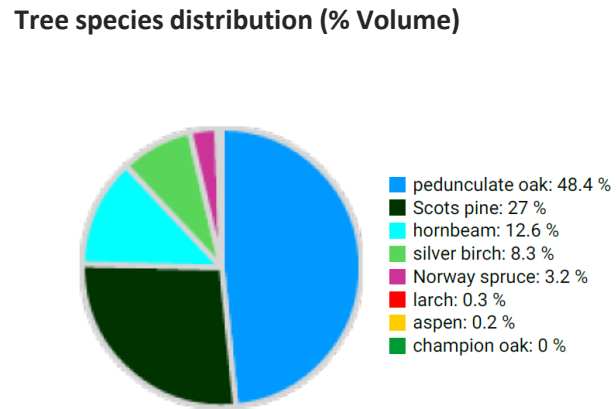

# Technical information

PL

Name: **Pilawa**

Forest type: **Oak – pine admixed with broadleaves**

State / Region	Owner	Establishment	Size
Poland / Chojnów	Chojnów Forest District	2019	1.0 ha
Altitude [m.a.s.l.]	Mean annual precipitation [mm]	Mean annual temperature [°C]	Natural forest community
113	531	8.5	Tilio-Carpinetum
Number of trees [N/ha]	Basal area [m <sup>2</sup> /ha]	Volume [m <sup>3</sup> /ha]	Habitat value [points/ha]
486	33.43	418.5	10780