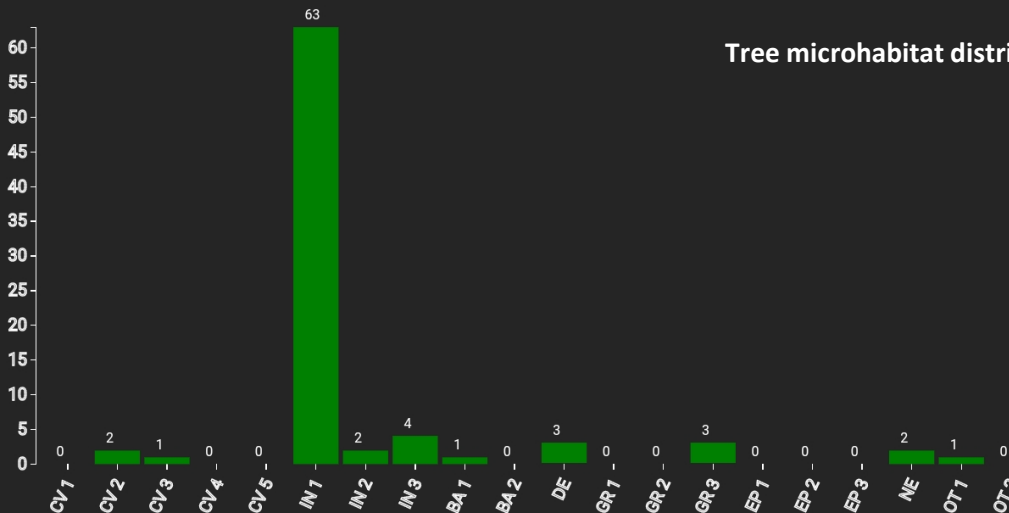

# Technical information

NL

Name: **Landgoed Bieduinen**

Forest type: **Scots pine-birch forest**

State/ Region	Owner	Establishment	Size
Netherlands / Noord-Brabant	Private	2021	1 ha
Altitude [m.a.s.l.]	Mean annual precipitation [mm]	Mean annual temperature [°C]	Natural forest community
33	825	10.5	Betulo-Quercetum roboris
Number of trees [N/ha]	Basal area [m <sup>2</sup> /ha]	Volume [m <sup>3</sup> /ha]	Habitat value [points/ha]
689	22.8	218.6	595

DBH distribution

Tree species distribution (% Volume)

Tree microhabitat distribution by code (Total: 82)

## Marteloscope map (1.0 ha):