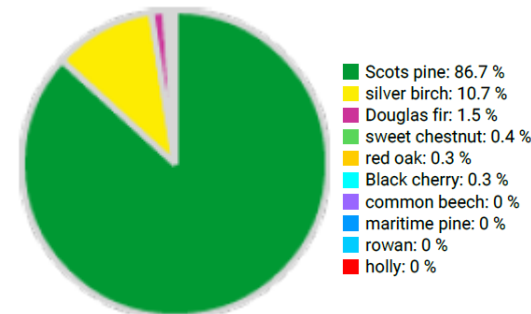

# Technical information

NL

Name: **Landgoed Bieduinen**

Forest type: **Scots pine-birch forest**

State/ Region	Owner	Establishment	Size
Netherlands / Noord-Brabant	Private	2021	1 ha
Altitude [m.a.s.l.]	Mean annual precipitation [mm]	Mean annual temperature [°C]	Natural forest community
33	825	10.5	Betulo-Quercetum roboris
Number of trees [N/ha]	Basal area [m <sup>2</sup> /ha]	Volume [m <sup>3</sup> /ha]	Habitat value [points/ha]
689	22.8	218.6	595

DBH distribution

Tree species distribution (% Volume)

Tree microhabitat distribution by code (Total: 82)