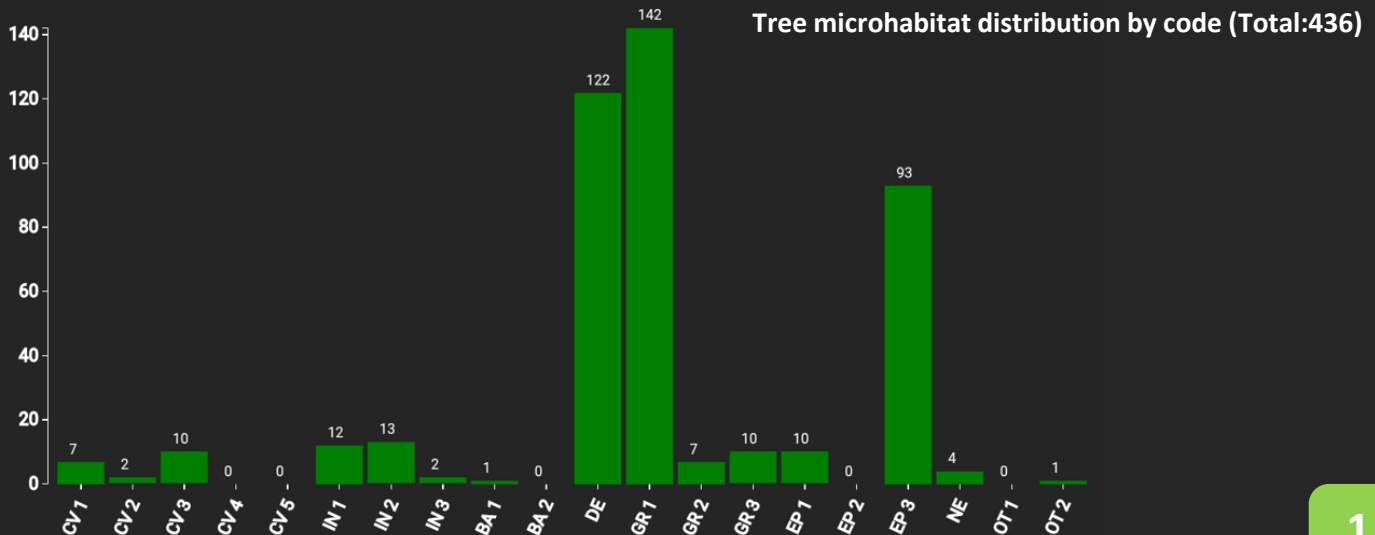

Technical information

LU

Name: **Rumelange_2025**

Forest type: **Mixed beech-oak**

State / Region	Owner	Establishment	Size
Luxembourg / Rumelange	State	2021 (re-measured 2025)	1.0 ha
Altitude [m.a.s.l.]	Mean annual precipitation [mm]	Mean annual temperature [°C]	Natural forest community
410-420	800	10.0	Melico-Fagetum
Number of trees [N/ha]	Basal area [m ² /ha]	Volume [m ³ /ha]	Habitat value [points/ha]
220	31.2	478.1	4252

DBH distribution

Tree species distribution (% Volume)

Marteloscope map (1.0 ha):

Contact:

Daniel Sannipoli

Administration de la nature et
des forêts

Tel: +352 247 567 92