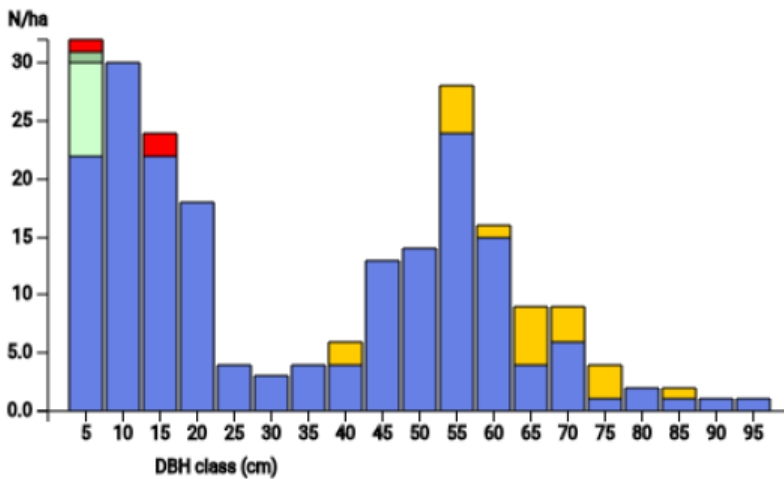

Technical information

LU

Name: **Rumelange_2025**

Forest type: **Mixed beech-oak**

State / Region	Owner	Establishment	Size
Luxembourg / Rumelange	State	2021 (re-measured 2025)	1.0 ha
Altitude [m.a.s.l.]	Mean annual precipitation [mm]	Mean annual temperature [°C]	Natural forest community
410-420	800	10.0	Melico-Fagetum
Number of trees [N/ha]	Basal area [m ² /ha]	Volume [m ³ /ha]	Habitat value [points/ha]
220	31.2	478.1	4252

DBH distribution

Tree species distribution (% Volume)

Marteloscope map (1.0 ha):

Contact:

Daniel Sannipoli

Administration de la nature et
des forêts

Tel: +352 247 567 92