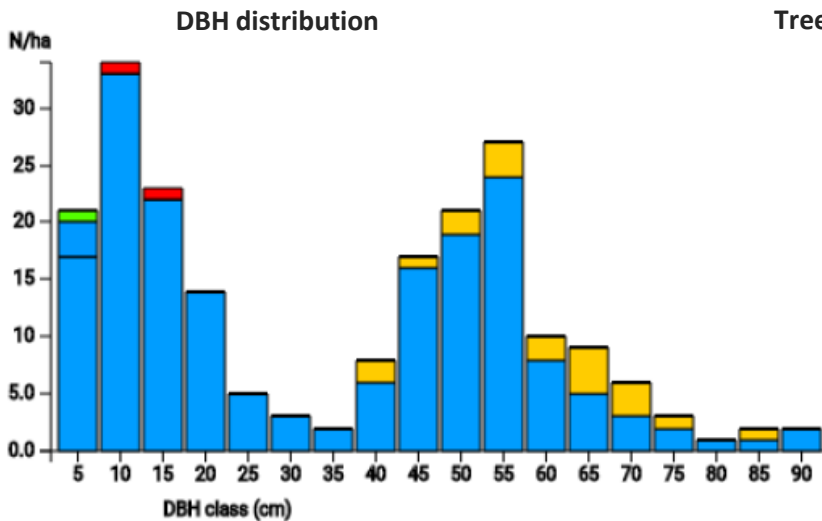

# Technical information

LU

Name: **Rumelange**

Forest type: **Mixed beech-oak**

State/ Region	Owner	Establishment	Size
Luxembourg / Rumelange	State	2021	1.0
Altitude [m.a.s.l.]	Mean annual precipitation [mm]	Mean annual temperature [°C]	Natural forest community
410-420	800	10.0	Melico-Fagetum
Number of trees [N/ha]	Basal area [m <sup>2</sup> /ha]	Volume [m <sup>3</sup> /ha]	Habitat value [points/ha]
208	31.2	477.9	2258

**Tree species distribution (% Volume)**