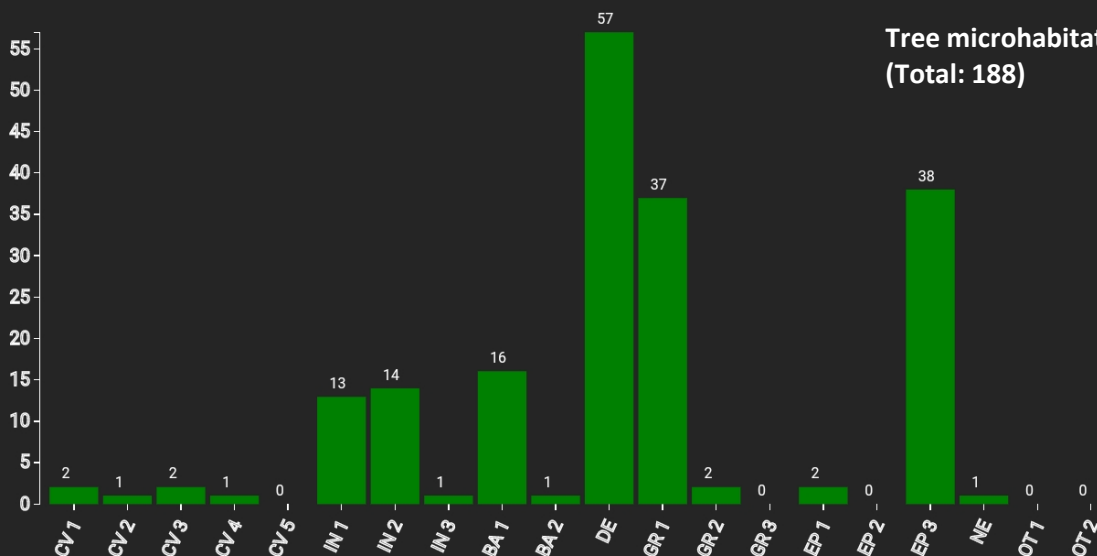

# Technical information

LU

Name: **Rumelange**

Forest type: **Mixed beech-oak**

State/ Region	Owner	Establishment	Size
Luxembourg / Rumelange	State	2021	1.0
Altitude [m.a.s.l.]	Mean annual precipitation [mm]	Mean annual temperature [°C]	Natural forest community
410-420	800	10.0	Melico-Fagetum
Number of trees [N/ha]	Basal area [m <sup>2</sup> /ha]	Volume [m <sup>3</sup> /ha]	Habitat value [points/ha]
208	31.2	477.9	2258

**Tree species distribution (% Volume)**

## Marteloscope map (1.0 ha):