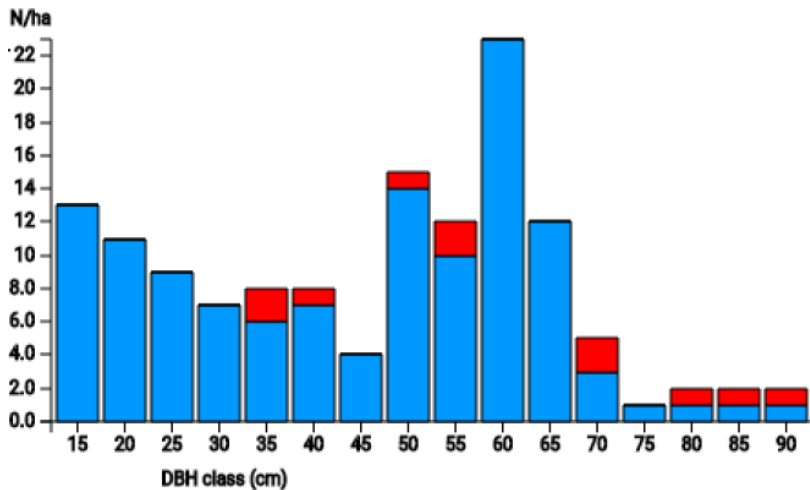

Technical information

LU

Name: **Mersch-Est**

Forest type: **Oak-beech**

State/ Region	Owner	Establishment	Size
Luxembourg / Arrondissement Centre-Ouest	Community of Mersch	2020	1.0
Altitude [m.a.s.l.]	Mean annual precipitation [mm]	Mean annual temperature [°C]	Natural forest community
370	900	9.3	Asperulo-Fagetum
Number of trees [N/ha]	Basal area [m ² /ha]	Volume [m ³ /ha]	Habitat value [points/ha]
134	28.6	358.4	1975

DBH distribution

Tree species distribution (% Volume)

Tree microhabitat distribution by code (Total: 179)

Marteloscope map (1.0 ha):

Contact:
Michel Leytem
Pro Silva Luxembourg
2, am Bongert
8390 Nospelt
mleytem@tango.lu