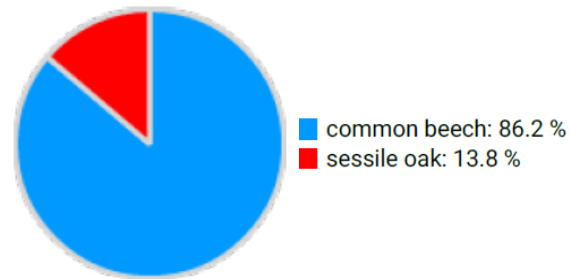

Technical information

LU

Name: **Mersch-Est**

Forest type: **Oak-beech**

State/ Region	Owner	Establishment	Size
Luxembourg / Arrondissement Centre-Ouest	Community of Mersch	2020	1.0
Altitude [m.a.s.l.]	Mean annual precipitation [mm]	Mean annual temperature [°C]	Natural forest community
370	900	9.3	Asperulo-Fagetum
Number of trees [N/ha]	Basal area [m²/ha]	Volume [m³/ha]	Habitat value [points/ha]
134	28.6	358.4	1975