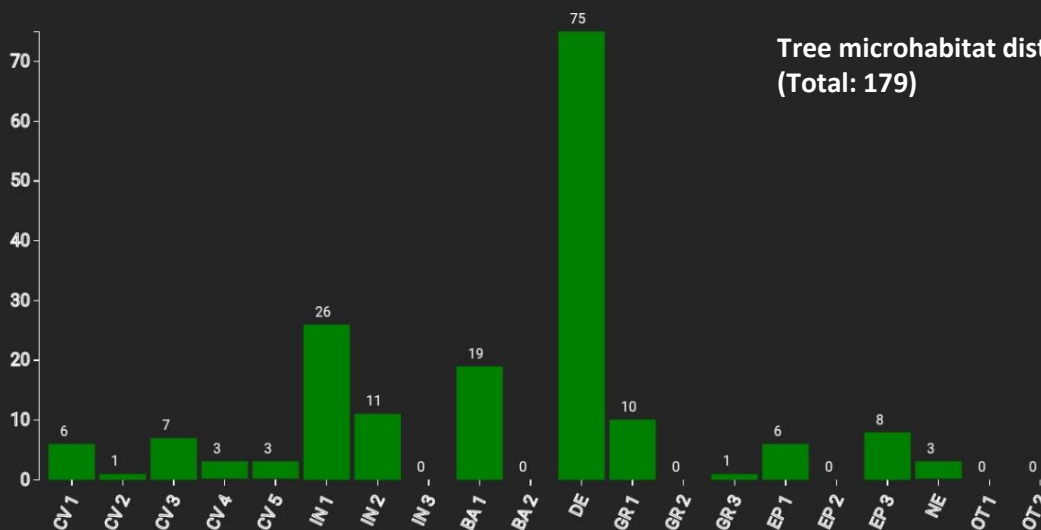

Technical information

LU

Name: **Mersch-Est**

Forest type: **Oak-beech**

State/ Region	Owner	Establishment	Size
Luxembourg / Arrondissement Centre-Ouest	Community of Mersch	2020	1.0
Altitude [m.a.s.l.]	Mean annual precipitation [mm]	Mean annual temperature [°C]	Natural forest community
370	900	9.3	Asperulo-Fagetum
Number of trees [N/ha]	Basal area [m ² /ha]	Volume [m ³ /ha]	Habitat value [points/ha]
134	28.6	358.4	1975

DBH distribution

Tree species distribution (% Volume)

Tree microhabitat distribution by code (Total: 179)

Marteloscope map (1.0 ha):

Contact:
Michel Leytem
Pro Silva Luxembourg
2, am Bongert
8390 Nospelt
mleytem@tango.lu