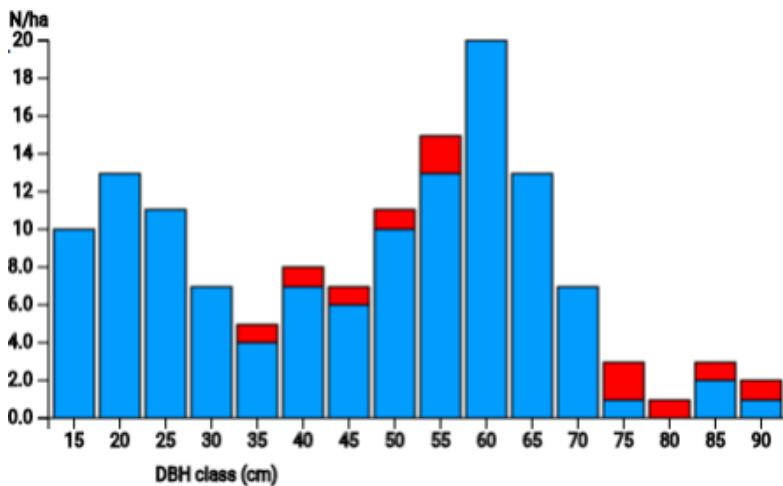

Technical information

LU

Name: **Mersch-Est (2024)**

Forest type: **Oak-beech**

State/ Region	Owner	Establishment	Size
Luxembourg / Arrondissement Centre-Ouest	Community of Mersch	2020 (new inventory 2024)	1.0
Altitude [m.a.s.l.]	Mean annual precipitation [mm]	Mean annual temperature [°C]	Natural forest community
370	900	9.3	Asperulo-Fagetum
Number of trees [N/ha]	Basal area [m ² /ha]	Volume [m ³ /ha]	Habitat value [points/ha]
136	28.6	358.7	2670

DBH distribution

Tree species distribution (% Volume)

Marteloscope map (1.0 ha):

Contact:

Michel Leytem

Pro Silva Luxembourg

2, am Bongert

8390 Nospelt