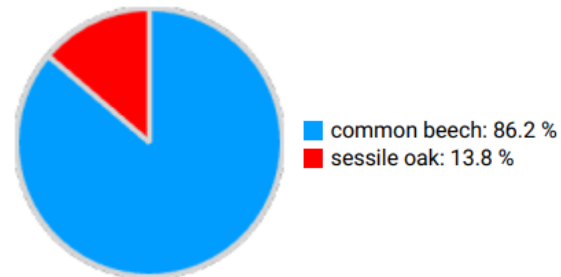

Technical information

LU

Name: **Mersch-Est (2024)**

Forest type: **Oak-beech**

State/ Region	Owner	Establishment	Size
Luxembourg / Arrondissement Centre-Ouest	Community of Mersch	2020 (new inventory 2024)	1.0
Altitude [m.a.s.l.]	Mean annual precipitation [mm]	Mean annual temperature [°C]	Natural forest community
370	900	9.3	Asperulo-Fagetum
Number of trees [N/ha]	Basal area [m²/ha]	Volume [m³/ha]	Habitat value [points/ha]
136	28.6	358.7	2670