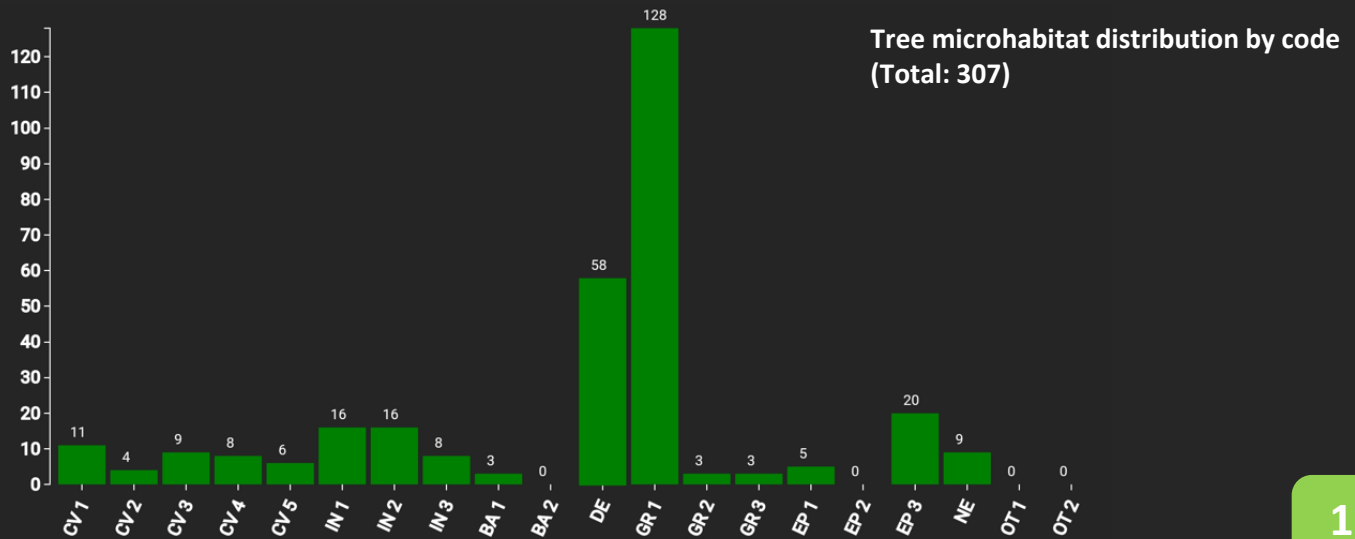

Technical information

LU

Name: **Mersch-Est (2024)**

Forest type: **Oak-beech**

State/ Region	Owner	Establishment	Size
Luxembourg / Arrondissement Centre-Ouest	Community of Mersch	2020 (new inventory 2024)	1.0
Altitude [m.a.s.l.]	Mean annual precipitation [mm]	Mean annual temperature [°C]	Natural forest community
370	900	9.3	Asperulo-Fagetum
Number of trees [N/ha]	Basal area [m ² /ha]	Volume [m ³ /ha]	Habitat value [points/ha]
136	28.6	358.7	2670

DBH distribution

Tree species distribution (% Volume)

Marteloscope map (1.0 ha):

Contact:

Michel Leytem

Pro Silva Luxembourg

2, am Bongert

8390 Nospelt