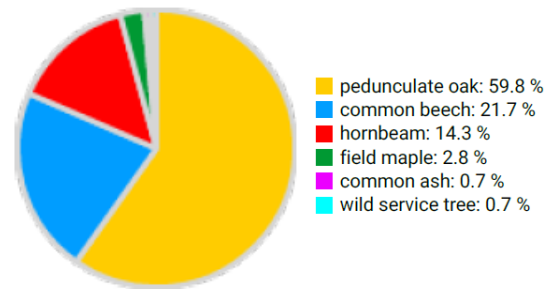

# Technical information

LU

Name: **Medernach** Forest type: **Oak-hornbeam forest intermixed with field maple and wild service tree**

State / Region	Owner	Establishment	Size
Luxembourg / Arrondissement Centre-Est	Community forest	2021	1.0
Altitude [m.a.s.l.]	Mean annual precipitation [mm]	Mean annual temperature [°C]	Natural forest community
325	900	9.3	Carpinion betuli
Number of trees [N/ha]	Basal area [m <sup>2</sup> /ha]	Volume [m <sup>3</sup> /ha]	Habitat value [points/ha]
415	39.5	478.7	10813

Tree species distribution (% Volume)