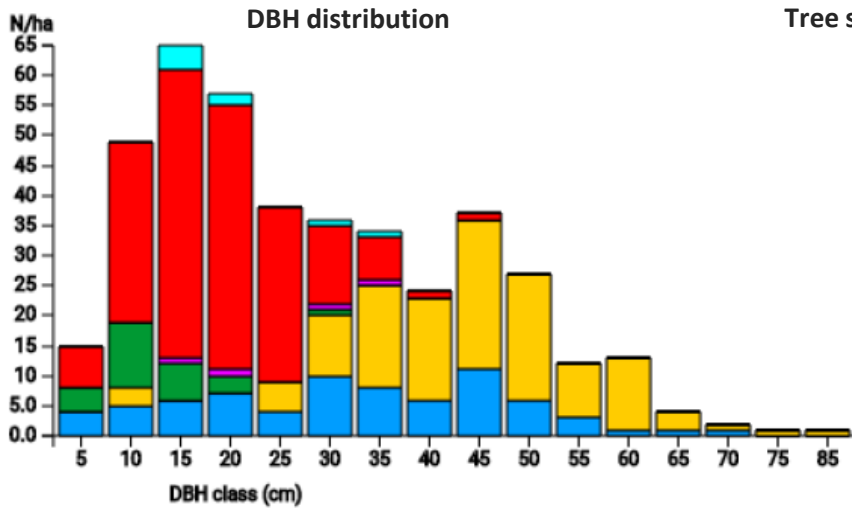

# Technical information

LU

Name: **Medernach** Forest type: **Oak-hornbeam forest intermixed with field maple and wild service tree**

State / Region	Owner	Establishment	Size
Luxembourg / Arrondissement Centre-Est	Community forest	2021	1.0
Altitude [m.a.s.l.]	Mean annual precipitation [mm]	Mean annual temperature [°C]	Natural forest community
325	900	9.3	Carpinion betuli
Number of trees [N/ha]	Basal area [m <sup>2</sup> /ha]	Volume [m <sup>3</sup> /ha]	Habitat value [points/ha]
415	39.5	478.7	10813

Tree species distribution (% Volume)