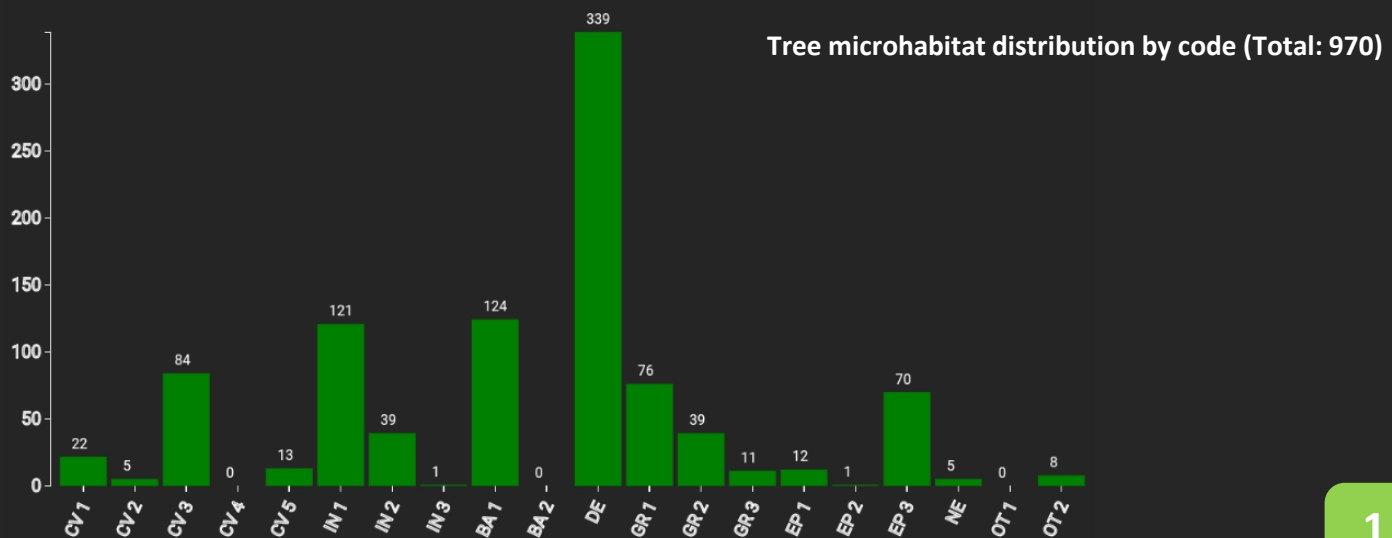

# Technical information

LU

Name: **Medernach** Forest type: **Oak-hornbeam forest intermixed with field maple and wild service tree**

State / Region	Owner	Establishment	Size
Luxembourg / Arrondissement Centre-Est	Community forest	2021	1.0
Altitude [m.a.s.l.]	Mean annual precipitation [mm]	Mean annual temperature [°C]	Natural forest community
325	900	9.3	Carpinion betuli
Number of trees [N/ha]	Basal area [m <sup>2</sup> /ha]	Volume [m <sup>3</sup> /ha]	Habitat value [points/ha]
415	39.5	478.7	10813

Tree species distribution (% Volume)

## Marteloscope map (1.0 ha):