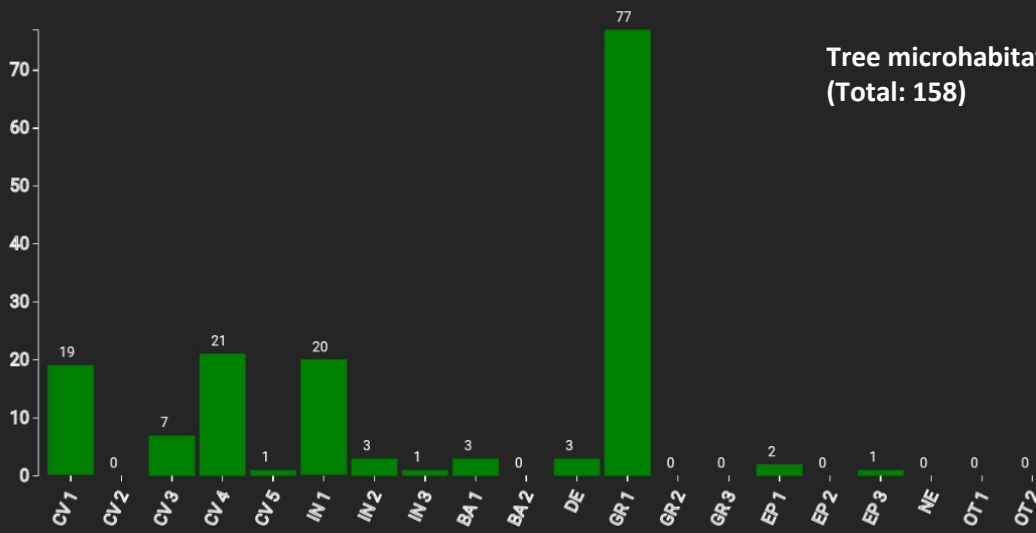

# Technical information

LU

Name: **Gruenewald**

Forest type: **Beech**

State/ Region	Owner	Establishment	Size
Luxembourg / Arondissement Est	State Forest	2019	1.0
Altitude [m.a.s.l.]	Mean annual precipitation [mm]	Mean annual temperature [°C]	Natural forest community
400	900	9.3	Asperulo-Fagetum
Number of trees [N/ha]	Basal area [m <sup>2</sup> /ha]	Volume [m <sup>3</sup> /ha]	Habitat value [points/ha]
146	27.4	431.7	1178

DBH distribution

Tree species distribution (% Volume)

Tree microhabitat distribution by code (Total: 158)

## Marteloscope map (1.0 ha):

**Contact:**  
**Michel Leytem**  
Pro Silva Luxembourg  
2, am Bongert  
8390 Nospelt  
[mleytem@tango.lu](mailto:mleytem@tango.lu)