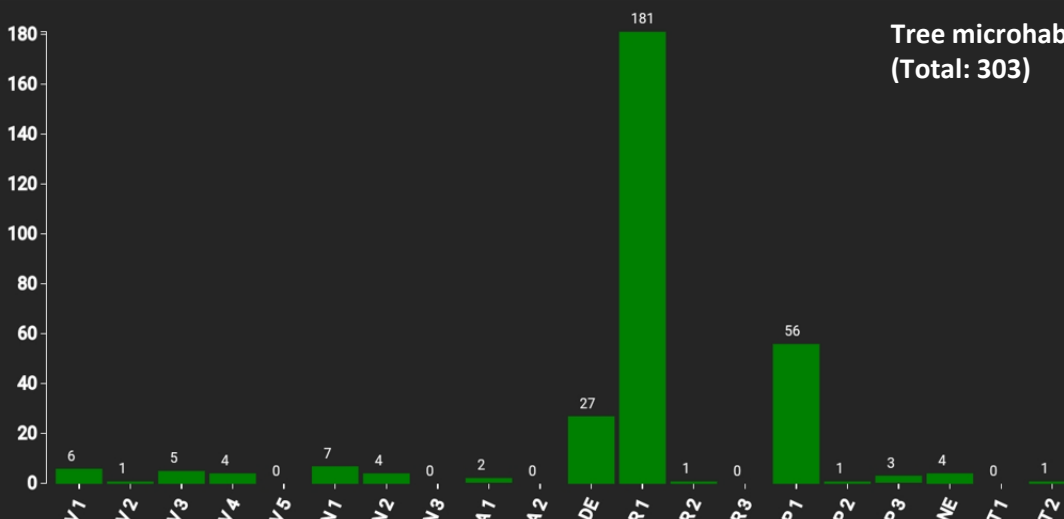

Technical information

LU

Name: **Gruenewald_2025**

Forest type: **Beech**

| State/ Region | Owner | Establishment | Size |
|-----------------------------------|-----------------------------------|---------------------------------|---------------------------|
| Luxembourg / Arondissement Est | State | 2019 (Re-measurement 2025) | 1.0 ha |
| Altitude [m.a.s.l.] | Mean annual precipitation [mm] | Mean annual temperature [°C] | Natural forest community |
| 400 | 900 | 9.3 | Asperulo-Fagetum |
| Number of trees [N/ha] | Basal area [m ² /ha] | Volume [m ³ /ha] | Habitat value [points/ha] |
| 246 | 29.6 | 435.5 | 3449 |

DBH distribution

Tree species distribution (% Volume)

Marteloscope map (1.0 ha):

Contact:

Michel Leytem
Pro Silva Luxembourg
2, am Bongert
8390 Nospelt
mleytem@tango.lu