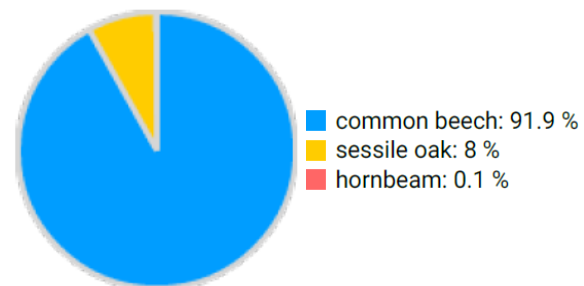

Technical information

LU

Name: **Clerveaux**

Forest type: **Mixed beech-oak forest**

State/ Region	Owner	Establishment	Size
Luxembourg / Clerveaux	State forest	2021	1.0
Altitude [m.a.s.l.]	Mean annual precipitation [mm]	Mean annual temperature [°C]	Natural forest community
390-400	850	9.0	Luzulo-Fagetum
Number of trees [N/ha]	Basal area [m²/ha]	Volume [m³/ha]	Habitat value [points/ha]
144	25.8	347.4	1629