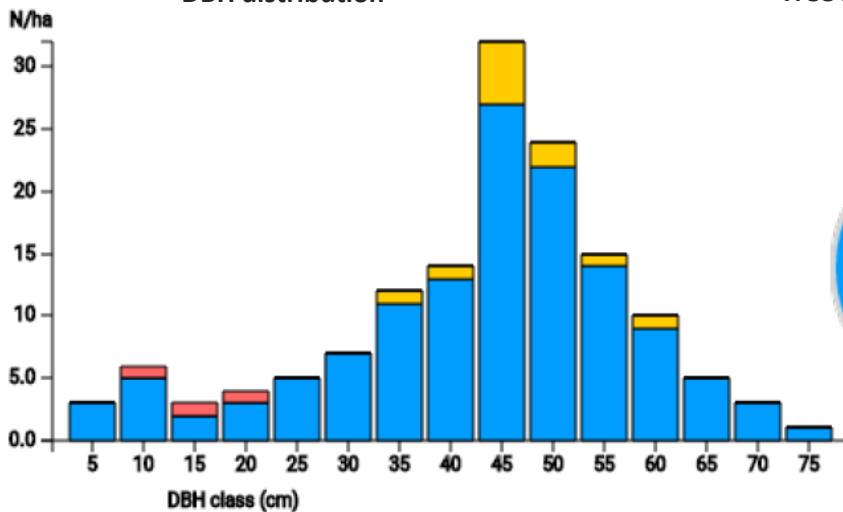

Technical information

LU

Name: **Clerveaux**

Forest type: **Mixed beech-oak forest**

State/ Region	Owner	Establishment	Size
Luxembourg / Clerveaux	State forest	2021	1.0
Altitude [m.a.s.l.]	Mean annual precipitation [mm]	Mean annual temperature [°C]	Natural forest community
390-400	850	9.0	Luzulo-Fagetum
Number of trees [N/ha]	Basal area [m ² /ha]	Volume [m ³ /ha]	Habitat value [points/ha]
144	25.8	347.4	1629

DBH distribution

Tree species distribution (% Volume)

Tree microhabitat distribution by code (Total: 168)

Marteloscope map (1.0 ha):

Contact:
Claude Schank
Administration de la nature et
des forêts
Tel: +352 621 202 150