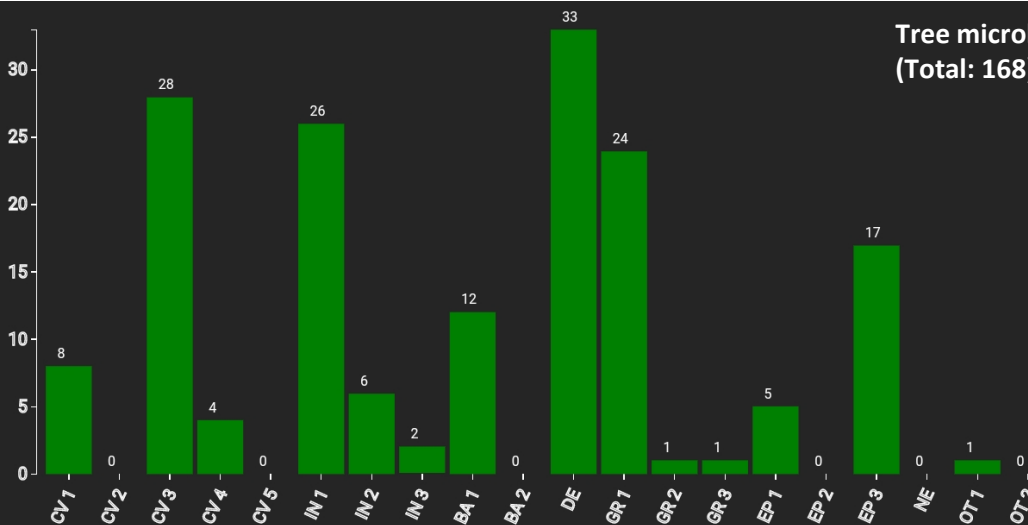

Technical information

LU

Name: **Clerveaux**

Forest type: **Mixed beech-oak forest**

State/ Region	Owner	Establishment	Size
Luxembourg / Clerveaux	State forest	2021	1.0
Altitude [m.a.s.l.]	Mean annual precipitation [mm]	Mean annual temperature [°C]	Natural forest community
390-400	850	9.0	Luzulo-Fagetum
Number of trees [N/ha]	Basal area [m ² /ha]	Volume [m ³ /ha]	Habitat value [points/ha]
144	25.8	347.4	1629

DBH distribution

Tree species distribution (% Volume)

Tree microhabitat distribution by code (Total: 168)

Marteloscope map (1.0 ha):

Contact:
Claude Schank
Administration de la nature et
des forêts
Tel: +352 621 202 150