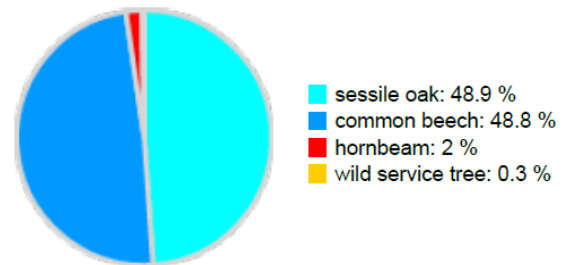

Technical information

Name: **Bissen**

Forest type: **Oak-hornbeam**

State/ Region	Owner	Establishment	Size
Luxemburg-Central / Nature and Forest Administration	Community of Bissen	2019	approx. 1.3 (*values for 1.3 ha)
Altitude [m.a.s.l.]	Mean annual precipitation [mm]	Mean annual temperature [°C]	Natural forest community
315	830	6	Asperulo-Fagetum
Number of trees [N/ha]	Basal area [m ² /ha]	Volume [m ³ /ha]	Habitat value [points/ha]
94 (*122)	19.3 (*25.1)	272.8 (*354.6)	2125 (*2762)

*DBH distribution

*Tree species distribution (% Volume)

*Tree microhabitat distribution by code (Total: 290)

Marteloscope map (1.3 ha):

Contact:
Serge Reinardt
ANF – Triage de Bissen
Luxembourg
serge.reinardt@anf.etat.lu