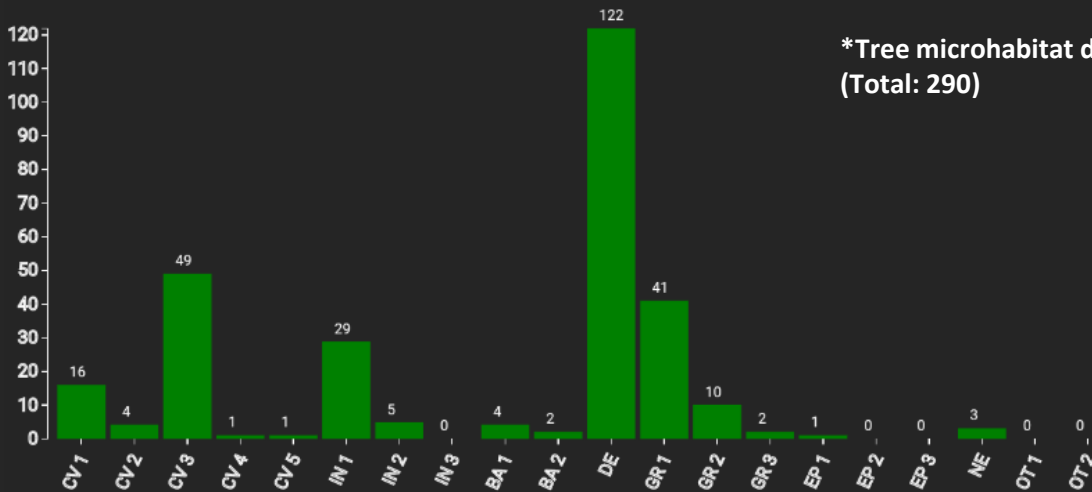

Technical information

Name: **Bissen**

Forest type: **Oak-hornbeam**

State/ Region	Owner	Establishment	Size
Luxemburg-Central / Nature and Forest Administration	Community of Bissen	2019	approx. 1.3 (*values for 1.3 ha)
Altitude [m.a.s.l.]	Mean annual precipitation [mm]	Mean annual temperature [°C]	Natural forest community
315	830	6	Asperulo-Fagetum
Number of trees [N/ha]	Basal area [m ² /ha]	Volume [m ³ /ha]	Habitat value [points/ha]
94 (*122)	19.3 (*25.1)	272.8 (*354.6)	2125 (*2762)

*DBH distribution

*Tree species distribution (% Volume)

*Tree microhabitat distribution by code (Total: 290)

Marteloscope map (1.3 ha):

Contact:
Serge Reinardt
ANF – Triage de Bissen
Luxembourg
serge.reinardt@anf.etat.lu