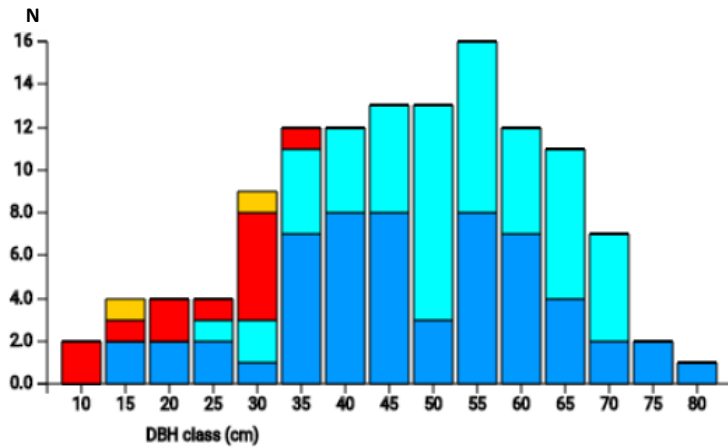

Technical information

Name: **Bissen**

Forest type: **Oak-hornbeam**

State/ Region	Owner	Establishment	Size
Luxemburg-Central / Nature and Forest Administration	Community of Bissen	2019	approx. 1.3 (*values for 1.3 ha)
Altitude [m.a.s.l.]	Mean annual precipitation [mm]	Mean annual temperature [°C]	Natural forest community
315	830	6	Asperulo-Fagetum
Number of trees [N/ha]	Basal area [m ² /ha]	Volume [m ³ /ha]	Habitat value [points/ha]
94 (*122)	19.3 (*25.1)	272.8 (*354.6)	2125 (*2762)

*DBH distribution

*Tree species distribution (% Volume)

*Tree microhabitat distribution by code (Total: 290)

Marteloscope map (1.3 ha):

Contact:
Serge Reinardt
ANF – Triage de Bissen
Luxembourg
serge.reinardt@anf.etat.lu