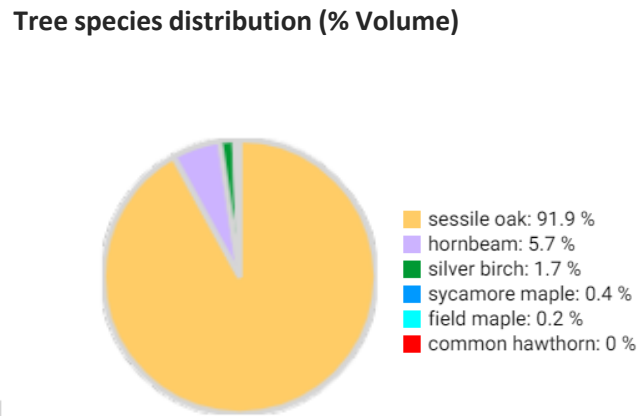

Technical information

DE

Name: **Bissen (ASKAFOR)**

Forest type: **Oak - hornbeam forest**

State / Region	Owner	Establishment	Size
Luxemburg-Central	Community of Bissen	2024	1.0
Altitude [m.a.s.l.]	Mean annual precipitation [mm]	Mean annual temperature [°C]	Natural forest community
315	831	9.8	Asperulo-Fagetum
Number of trees [N/ha]	Basal area [m ² /ha]	Volume [m ³ /ha]	Habitat value [points/ha]
384	28.9	272.6	2248