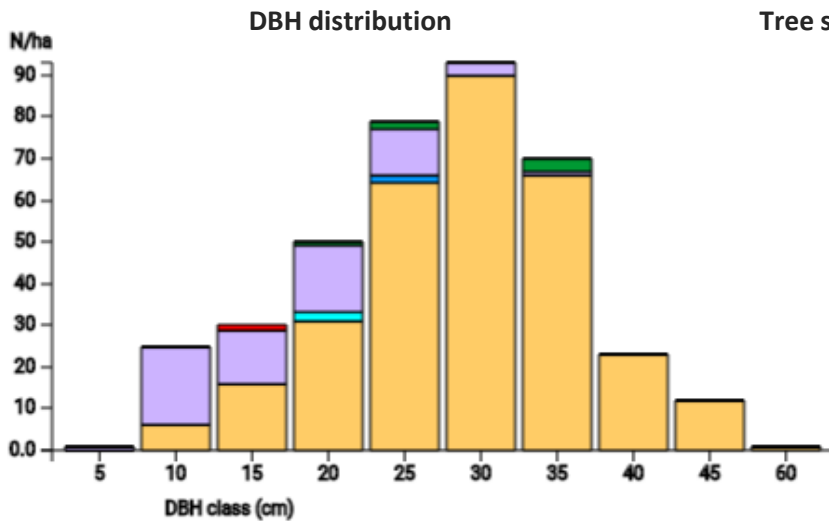

Technical information

DE

Name: **Bissen (ASKAFOR)**

Forest type: **Oak - hornbeam forest**

State / Region	Owner	Establishment	Size
Luxemburg-Central	Community of Bissen	2024	1.0
Altitude [m.a.s.l.]	Mean annual precipitation [mm]	Mean annual temperature [°C]	Natural forest community
315	831	9.8	Asperulo-Fagetum
Number of trees [N/ha]	Basal area [m ² /ha]	Volume [m ³ /ha]	Habitat value [points/ha]
384	28.9	272.6	2248