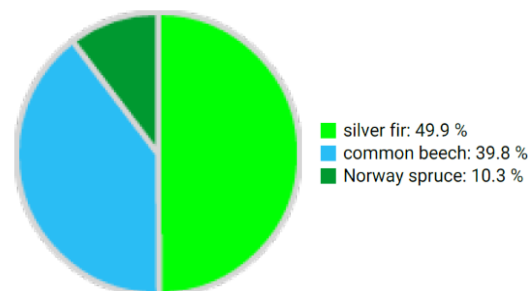

# IT

Name: **Vallon – 17F**

Forest type: **Norway spruce - silver fir - beech forest**

State / Region	Owner	Establishment	Size
Italy / Friuli Venezia Giulia	Regione Friuli Venezia Giulia	2022	0.25 ha (*0.25 ha)
Altitude [m.a.s.l.]	Mean annual precipitation [mm]	Mean annual temperature [°C]	Natural forest community
1190	1700	5.7	Piceo-abieti-faggeto
Number of trees [N/ha]	Basal area [m <sup>2</sup> /ha]	Volume [m <sup>3</sup> /ha]	Habitat value [points/ha]
556 (*139)	52.4 (*13.1)	740.0 (*185.0)	2476 (*619)

**\*Tree species distribution (% Volume)**

Marteloscope map (0.25 ha):

Note: circles represent individual trees with ID numbers; colour defines tree species (see page 1 for explanation); circle size relates to dbh.