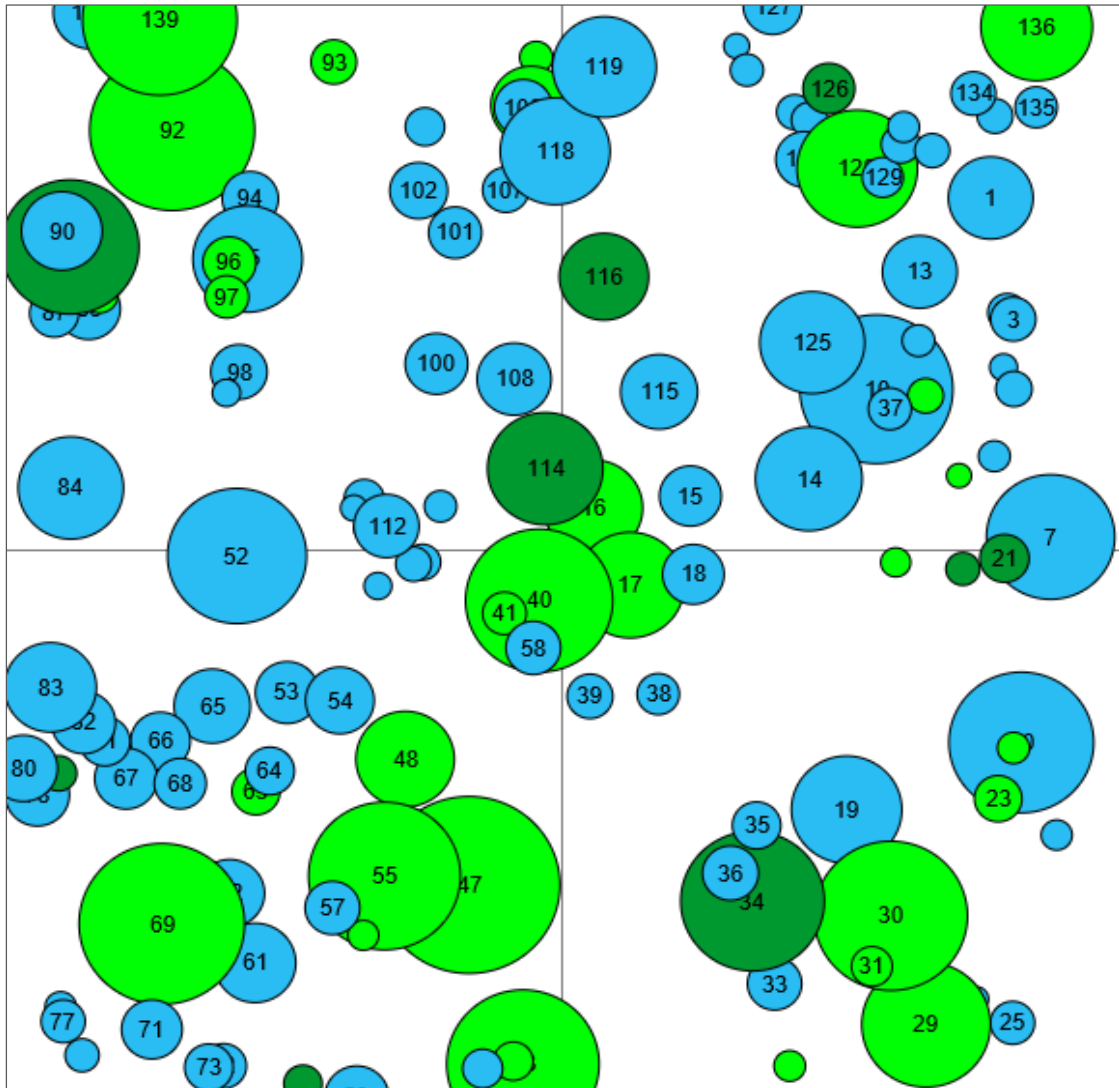

# IT

Name: **Vallon – 17F**

Forest type: **Norway spruce - silver fir - beech forest**

State / Region	Owner	Establishment	Size
Italy / Friuli Venezia Giulia	Regione Friuli Venezia Giulia	2022	0.25 ha (*0.25 ha)
Altitude [m.a.s.l.]	Mean annual precipitation [mm]	Mean annual temperature [°C]	Natural forest community
1190	1700	5.7	Piceo-abieti-faggeto
Number of trees [N/ha]	Basal area [m <sup>2</sup> /ha]	Volume [m <sup>3</sup> /ha]	Habitat value [points/ha]
556 (*139)	52.4 (*13.1)	740.0 (*185.0)	2476 (*619)

**\*Tree species distribution (% Volume)**

Marteloscope map (0.25 ha):

Note: circles represent individual trees with ID numbers; colour defines tree species (see page 1 for explanation); circle size relates to dbh.