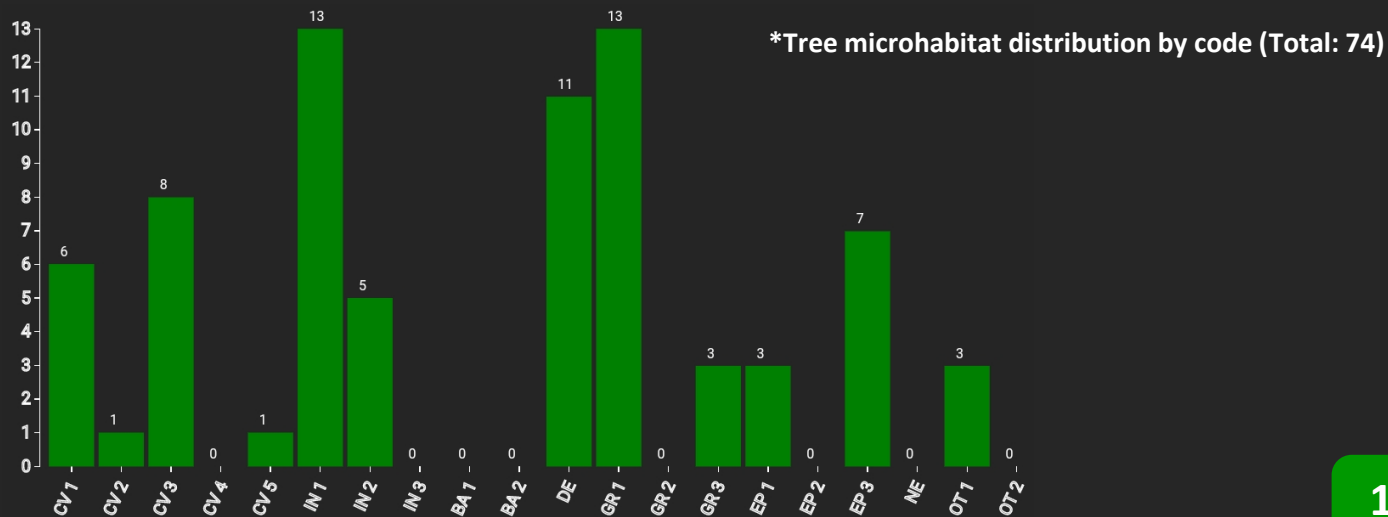

# IT

Name: **Vallon – 17F**

Forest type: **Norway spruce - silver fir - beech forest**

State / Region	Owner	Establishment	Size
Italy / Friuli Venezia Giulia	Regione Friuli Venezia Giulia	2022	0.25 ha (*0.25 ha)
Altitude [m.a.s.l.]	Mean annual precipitation [mm]	Mean annual temperature [°C]	Natural forest community
1190	1700	5.7	Piceo-abieti-faggeto
Number of trees [N/ha]	Basal area [m <sup>2</sup> /ha]	Volume [m <sup>3</sup> /ha]	Habitat value [points/ha]
556 (*139)	52.4 (*13.1)	740.0 (*185.0)	2476 (*619)

**\*Tree species distribution (% Volume)**

Marteloscope map (0.25 ha):

Note: circles represent individual trees with ID numbers; colour defines tree species (see page 1 for explanation); circle size relates to dbh.