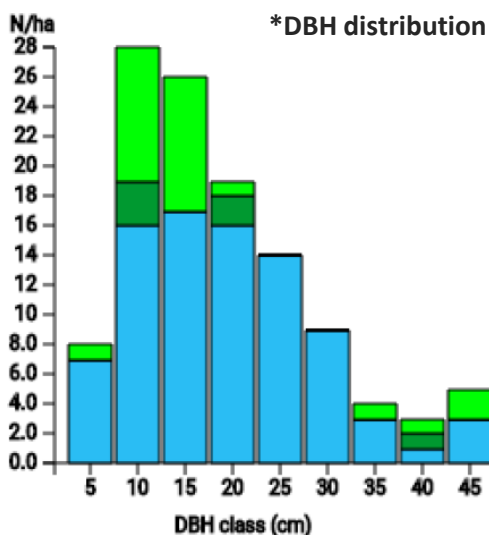

# IT

Name: **Vallon – 17F**

Forest type: **Norway spruce - silver fir - beech forest**

State / Region	Owner	Establishment	Size
Italy / Friuli Venezia Giulia	Regione Friuli Venezia Giulia	2022	0.25 ha (*0.25 ha)
Altitude [m.a.s.l.]	Mean annual precipitation [mm]	Mean annual temperature [°C]	Natural forest community
1190	1700	5.7	Piceo-abieti-faggeto
Number of trees [N/ha]	Basal area [m <sup>2</sup> /ha]	Volume [m <sup>3</sup> /ha]	Habitat value [points/ha]
556 (*139)	52.4 (*13.1)	740.0 (*185.0)	2476 (*619)

**\*Tree species distribution (% Volume)**

Marteloscope map (0.25 ha):

Note: circles represent individual trees with ID numbers; colour defines tree species (see page 1 for explanation); circle size relates to dbh.