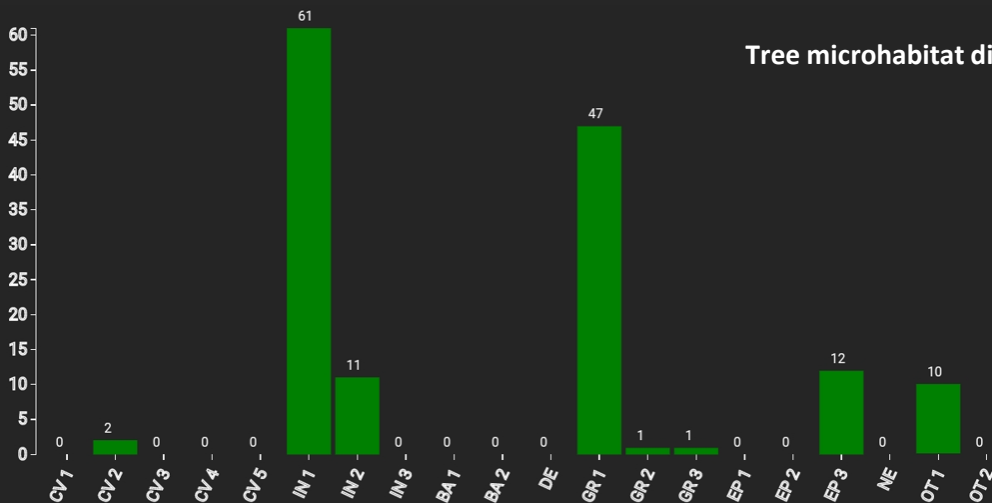

# Technical information

IT

Name: **Somadida-Veneto**

Forest type: **Norway spruce**

State / Region	Owner	Establishment	Size
Italy / Veneto	Region	2021	1 ha
Altitude [m.a.s.l.]	Mean annual precipitation [mm]	Mean annual temperature [°C]	Natural forest community
1180	1100	5.5	Vaccinio myrtilli-Piceetea abietis
Number of trees [N/ha]	Basal area [m <sup>2</sup> /ha]	Volume [m <sup>3</sup> /ha]	Habitat value [points/ha]
516	41.9	544.9	891

DBH distribution

Tree species distribution (% Volume)

Tree microhabitat distribution by code (Total: 145)

## Marteloscope map (1.0 ha):