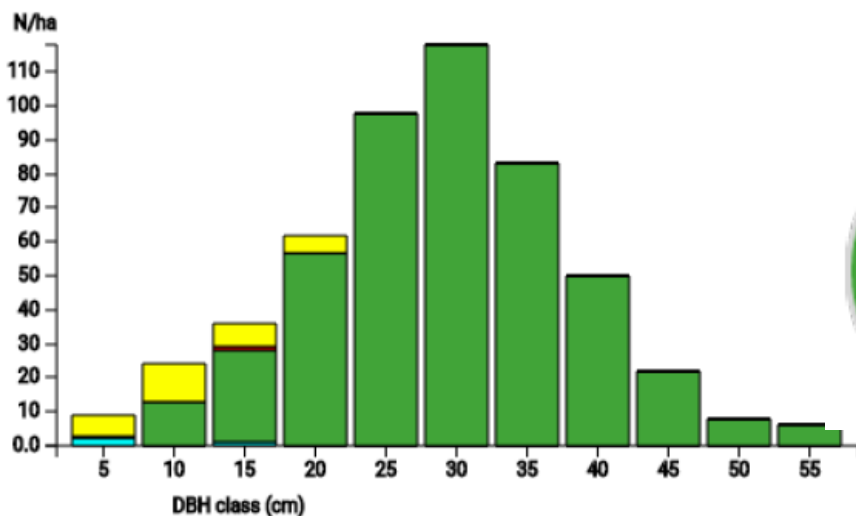

# Technical information

IT

Name: **Somadida-Veneto**

Forest type: **Norway spruce**

State / Region	Owner	Establishment	Size
Italy / Veneto	Region	2021	1 ha
Altitude [m.a.s.l.]	Mean annual precipitation [mm]	Mean annual temperature [°C]	Natural forest community
1180	1100	5.5	Vaccinio myrtilli-Piceetea abietis
Number of trees [N/ha]	Basal area [m <sup>2</sup> /ha]	Volume [m <sup>3</sup> /ha]	Habitat value [points/ha]
516	41.9	544.9	891

DBH distribution

Tree species distribution (% Volume)

Tree microhabitat distribution by code (Total: 145)

## Marteloscope map (1.0 ha):