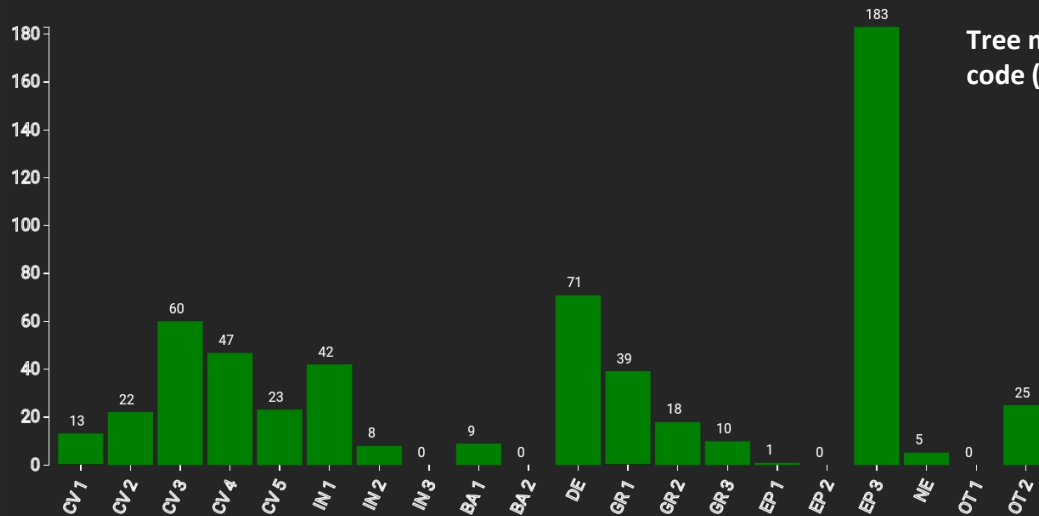

Technical information

IT

Name: **Selva del Lamone**

Forest type: **Oak forest**

State / Region	Owner	Establishment	Size
Italy / Lazio	Comune di Farnese	2022	1.0 ha
Altitude [m.a.s.l.]	Mean annual precipitation [mm]	Mean annual temperature [°C]	Natural forest community
336	993	13.6	Acidophilous forest communities with <i>Quercus cerris</i>
Number of trees [N/ha]	Basal area [m ² /ha]	Volume [m ³ /ha]	Habitat value [points/ha]
485	35.5	425.6	10934

DBH distribution

Tree species distribution (% Volume)

Tree microhabitat distribution by code (Total: 576)

Marteloscope map (1.0 ha):

Contact:

Giovanni Santopuoli

Università degli Studi del Molise

Via Francesco De Sanctis, 1