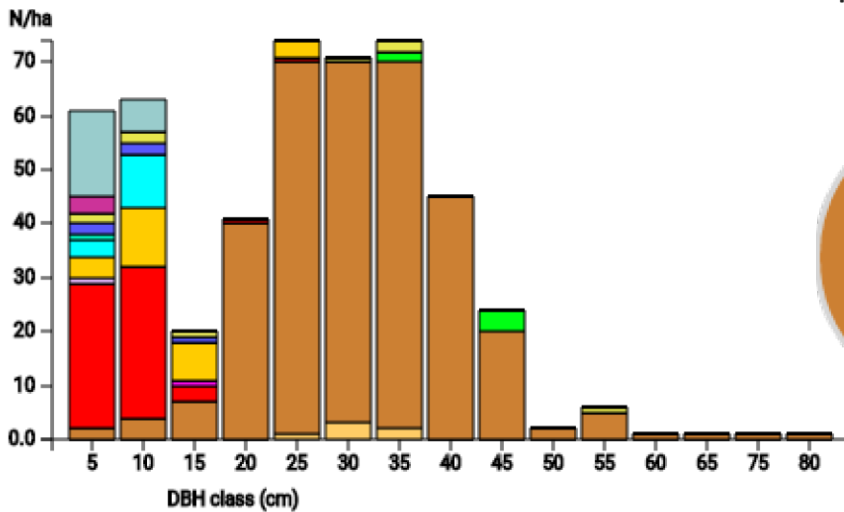

Technical information

IT

Name: **Selva del Lamone**

Forest type: **Oak forest**

State / Region	Owner	Establishment	Size
Italy / Lazio	Comune di Farnese	2022	1.0 ha
Altitude [m.a.s.l.]	Mean annual precipitation [mm]	Mean annual temperature [°C]	Natural forest community
336	993	13.6	Acidophilous forest communities with <i>Quercus cerris</i>
Number of trees [N/ha]	Basal area [m ² /ha]	Volume [m ³ /ha]	Habitat value [points/ha]
485	35.5	425.6	10934

DBH distribution

Tree species distribution (% Volume)

Tree microhabitat distribution by code (Total: 576)

Marteloscope map (1.0 ha):

Contact:

Giovanni Santopuoli

Università degli Studi del Molise

Via Francesco De Sanctis, 1