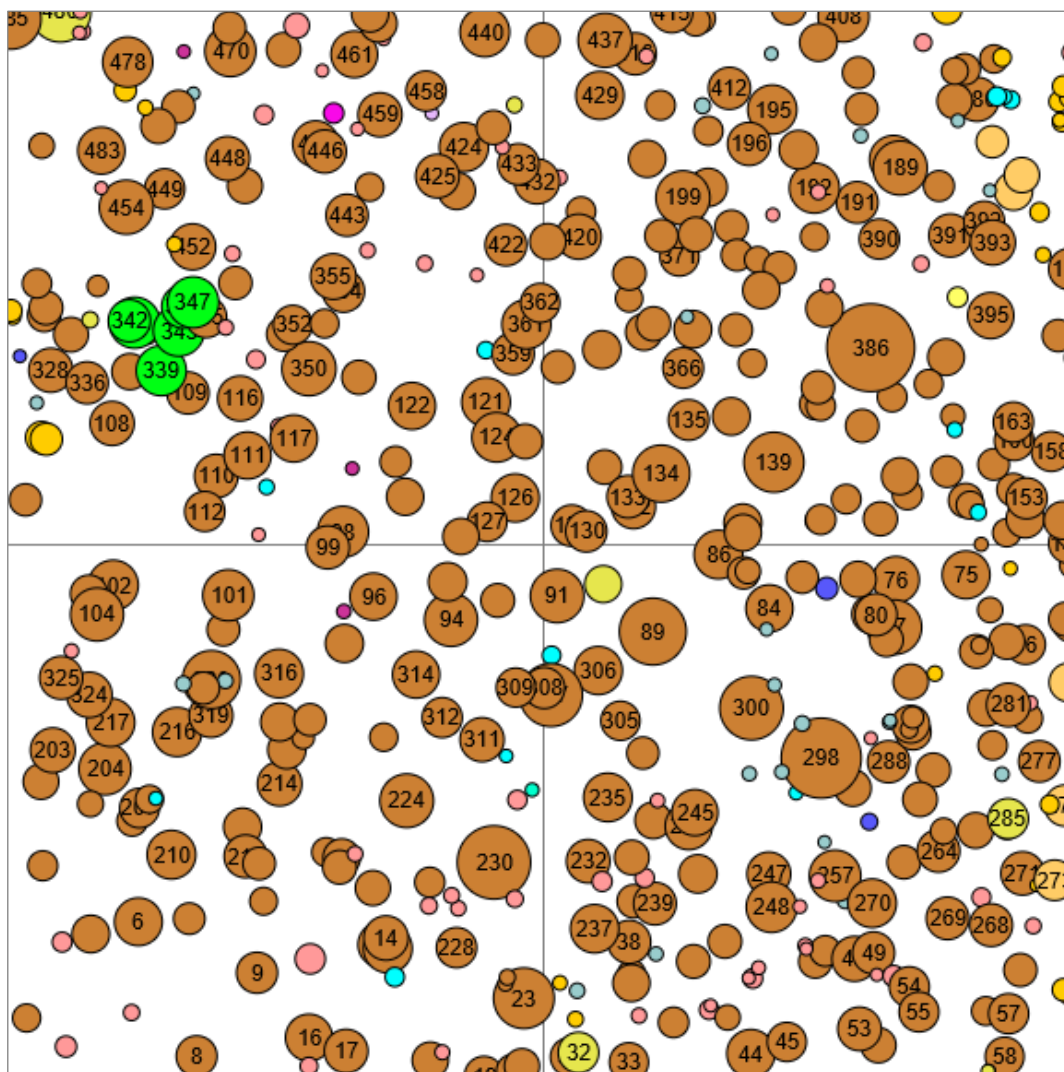

Technical information

IT

Name: **Selva del Lamone**

Forest type: **Oak forest**

State / Region	Owner	Establishment	Size
Italy / Lazio	Comune di Farnese	2022	1.0 ha
Altitude [m.a.s.l.]	Mean annual precipitation [mm]	Mean annual temperature [°C]	Natural forest community
336	993	13.6	Acidophilous forest communities with <i>Quercus cerris</i>
Number of trees [N/ha]	Basal area [m ² /ha]	Volume [m ³ /ha]	Habitat value [points/ha]
485	35.5	425.6	10934

DBH distribution

Tree species distribution (% Volume)

Tree microhabitat distribution by code (Total: 576)

Marteloscope map (1.0 ha):

Contact:

Giovanni Santopuoli

Università degli Studi del Molise

Via Francesco De Sanctis, 1