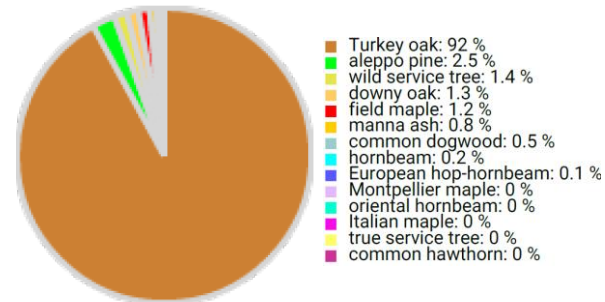

Technical information

IT

Name: **Selva del Lamone**

Forest type: **Oak forest**

State / Region	Owner	Establishment	Size
Italy / Lazio	Comune di Farnese	2022	1.0 ha
Altitude [m.a.s.l.]	Mean annual precipitation [mm]	Mean annual temperature [°C]	Natural forest community
336	993	13.6	Acidophilous forest communities with <i>Quercus cerris</i>
Number of trees [N/ha]	Basal area [m²/ha]	Volume [m³/ha]	Habitat value [points/ha]
485	35.5	425.6	10934