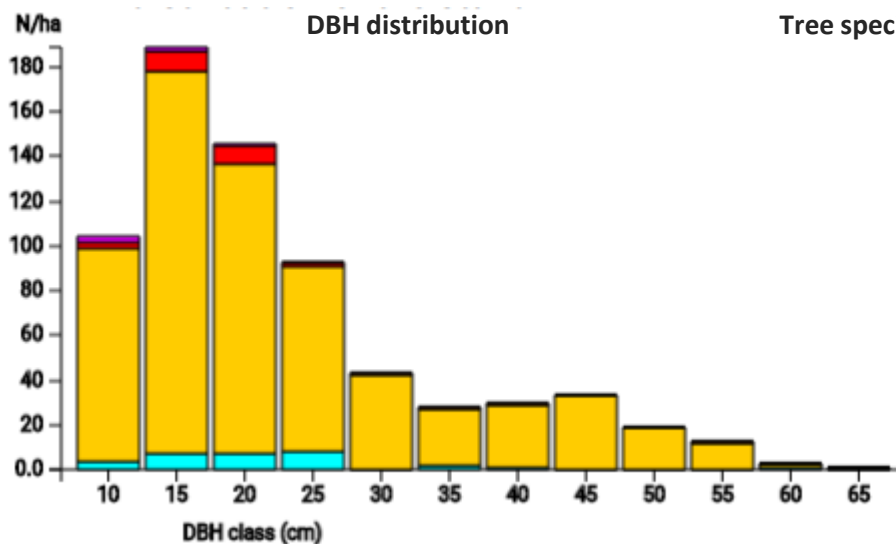

Technical information

IT

Name: **Savoulx-Piemonte**

Forest type: **Scots pine**

| State / Region | Owner | Establishment | Size |
|------------------------|---------------------------------|------------------------------|---------------------------|
| Italy / Piedmont | Municipality of Oulx | 2022 | 1 ha |
| Altitude [m.a.s.l.] | Mean annual precipitation [mm] | Mean annual temperature [°C] | Natural forest community |
| 1500 | 714 | 6.2 | Ononido-Pinon |
| Number of trees [N/ha] | Basal area [m ² /ha] | Volume [m ³ /ha] | Habitat value [points/ha] |
| 702 | 41.3 | 391.7 | 2136 |

Tree species distribution (% Volume)

Tree microhabitat distribution by code (Total: 323)

Marteloscope map (1.0 ha):

Contact:

Alberto Dotta

Consorzio Forestale Alta Valle Susa

via Pellousiere 35

10056 Oulx (To)