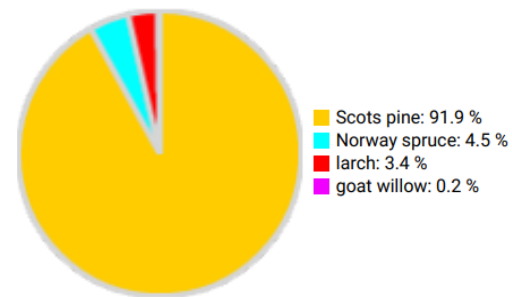

Technical information

IT

Name: **Savoulx-Piemonte**

Forest type: **Scots pine**

| State / Region | Owner | Establishment | Size |
|------------------------|---------------------------------|------------------------------|---------------------------|
| Italy / Piedmont | Municipality of Oulx | 2022 | 1 ha |
| Altitude [m.a.s.l.] | Mean annual precipitation [mm] | Mean annual temperature [°C] | Natural forest community |
| 1500 | 714 | 6.2 | Ononido-Pinon |
| Number of trees [N/ha] | Basal area [m ² /ha] | Volume [m ³ /ha] | Habitat value [points/ha] |
| 702 | 41.3 | 391.7 | 2136 |

Tree species distribution (% Volume)

Tree microhabitat distribution by code (Total: 323)

Marteloscope map (1.0 ha):

Contact:

Alberto Dotta

Consorzio Forestale Alta Valle Susa

via Pellousiere 35

10056 Oulx (To)