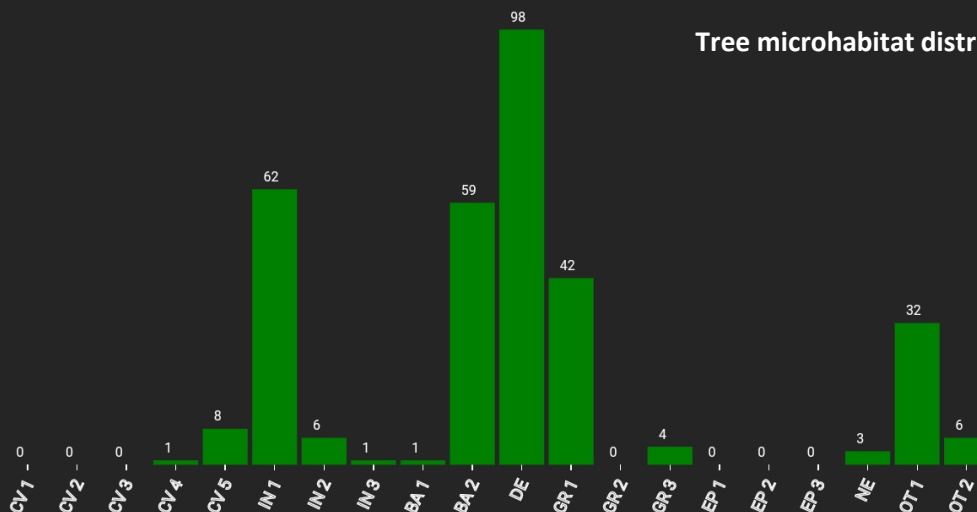

Technical information

IT

Name: **Savoulx-Piemonte**

Forest type: **Scots pine**

| State / Region | Owner | Establishment | Size |
|------------------------|---------------------------------|------------------------------|---------------------------|
| Italy / Piedmont | Municipality of Oulx | 2022 | 1 ha |
| Altitude [m.a.s.l.] | Mean annual precipitation [mm] | Mean annual temperature [°C] | Natural forest community |
| 1500 | 714 | 6.2 | Ononido-Pinon |
| Number of trees [N/ha] | Basal area [m ² /ha] | Volume [m ³ /ha] | Habitat value [points/ha] |
| 702 | 41.3 | 391.7 | 2136 |

Tree species distribution (% Volume)

Tree microhabitat distribution by code (Total: 323)

Marteloscope map (1.0 ha):

Contact:

Alberto Dotta

Consorzio Forestale Alta Valle Susa

via Pellousiere 35

10056 Oulx (To)