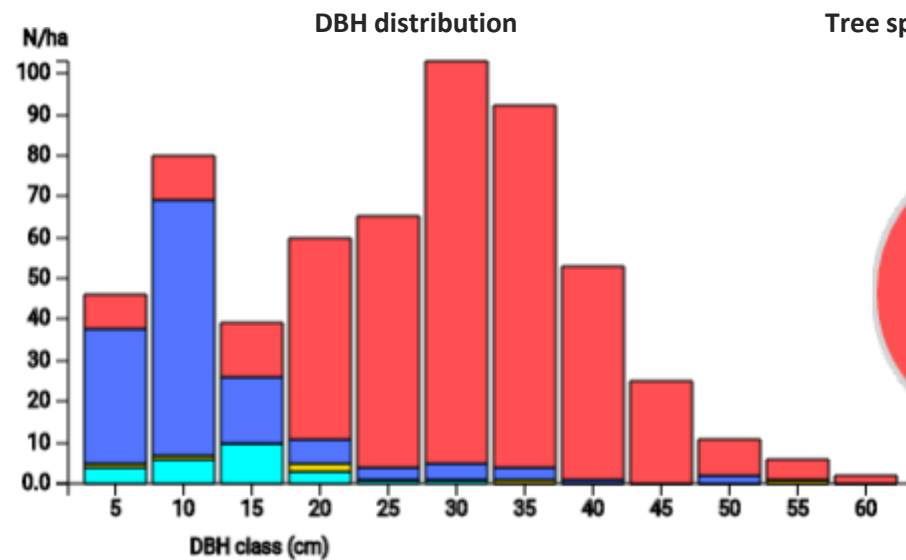

Technical information

IT

Name: **Salbertrand-Piemonte**

Forest type: **Larch – Swiss pine**

State / Region	Owner	Establishment	Size
Italy / Piedmont	Municipality-owned forest	2022	1 ha
Altitude [m.a.s.l.]	Mean annual precipitation [mm]	Mean annual temperature [°C]	Natural forest community
1970	970	1.4	Larici-Cembretum
Number of trees [N/ha]	Basal area [m ² /ha]	Volume [m ³ /ha]	Habitat value [points/ha]
582	43.1	463.6	3008