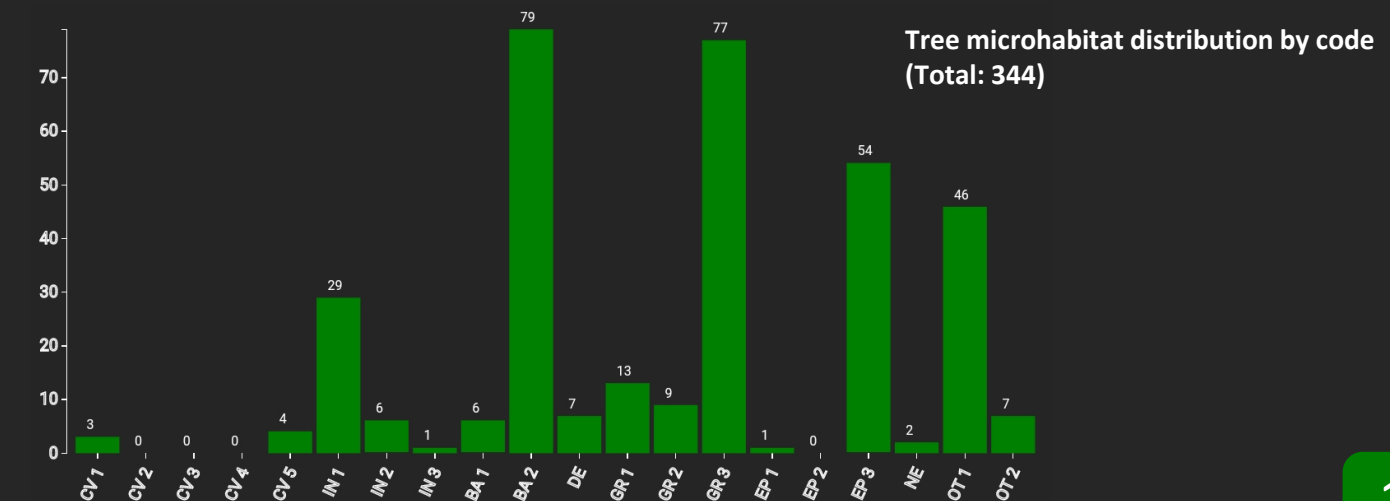

Technical information

IT

Name: **Salbertrand-Piemonte**

Forest type: **Larch – Swiss pine**

State / Region	Owner	Establishment	Size
Italy / Piedmont	Municipality-owned forest	2022	1 ha
Altitude [m.a.s.l.]	Mean annual precipitation [mm]	Mean annual temperature [°C]	Natural forest community
1970	970	1.4	Larici-Cembretum
Number of trees [N/ha]	Basal area [m ² /ha]	Volume [m ³ /ha]	Habitat value [points/ha]
582	43.1	463.6	3008

Tree species distribution (% Volume)

Marteloscope map (1.0 ha):

Contact:

Alberto Dotta

Consorzio Forestale Alta Valle Susa

via Pellousiere 35

10056 Oulx (To)

foreste@cfavs.it