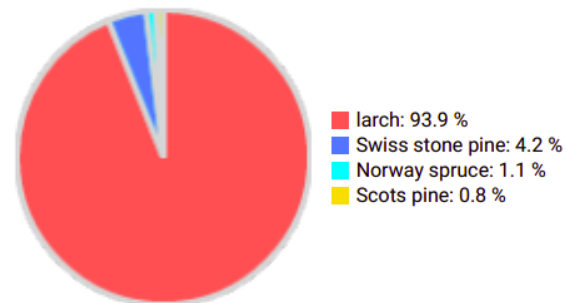

Technical information

IT

Name: **Salbertrand-Piemonte**

Forest type: **Larch – Swiss pine**

State / Region	Owner	Establishment	Size
Italy / Piedmont	Municipality-owned forest	2022	1 ha
Altitude [m.a.s.l.]	Mean annual precipitation [mm]	Mean annual temperature [°C]	Natural forest community
1970	970	1.4	Larici-Cembretum
Number of trees [N/ha]	Basal area [m²/ha]	Volume [m³/ha]	Habitat value [points/ha]
582	43.1	463.6	3008