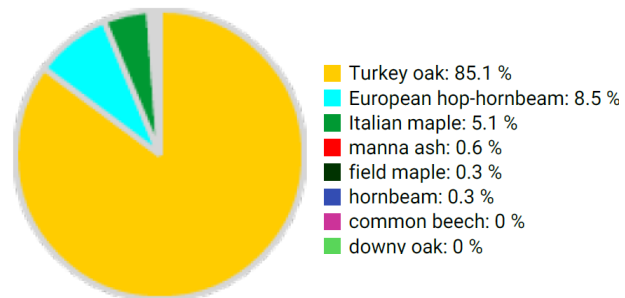

Technical information

IT

Name: **Rieti-Lazio**

Forest type: **Turkey oak forest admixed with other broadleaves**

State / Region	Owner	Establishment	Size
Italy / Lazio	State-owned Agency "Sala"	2020	1 ha
Altitude [m.a.s.l.]	Mean annual precipitation [mm]	Mean annual temperature [°C]	Natural forest community
870	1154	12.4	Aceri obtusati-Quercu cerridis sigmetum
Number of trees [N/ha]	Basal area [m²/ha]	Volume [m³/ha]	Habitat value [points/ha]
389	29.9	407.1	10570