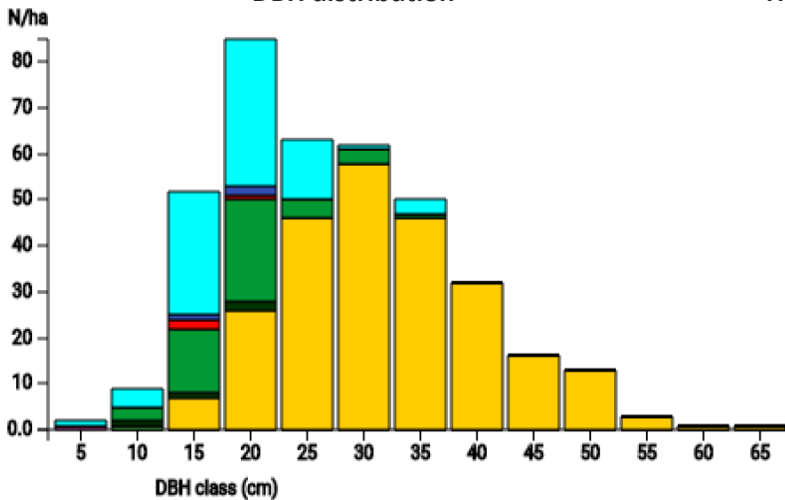

Technical information

IT

Name: **Rieti-Lazio**

Forest type: **Turkey oak forest admixed with other broadleaves**

State / Region	Owner	Establishment	Size
Italy / Lazio	State-owned Agency "Sala"	2020	1 ha
Altitude [m.a.s.l.]	Mean annual precipitation [mm]	Mean annual temperature [°C]	Natural forest community
870	1154	12.4	Aceri obtusati-Quercu cerridis sigmetum
Number of trees [N/ha]	Basal area [m ² /ha]	Volume [m ³ /ha]	Habitat value [points/ha]
389	29.9	407.1	10570

DBH distribution

Tree species distribution (% Volume)

Tree microhabitat distribution by code (Total: 578)

Marteloscope map (1.0 ha):

Contact:

Marcello Miozzo

D.R.E.A.M. Italia

via Garibaldi 3