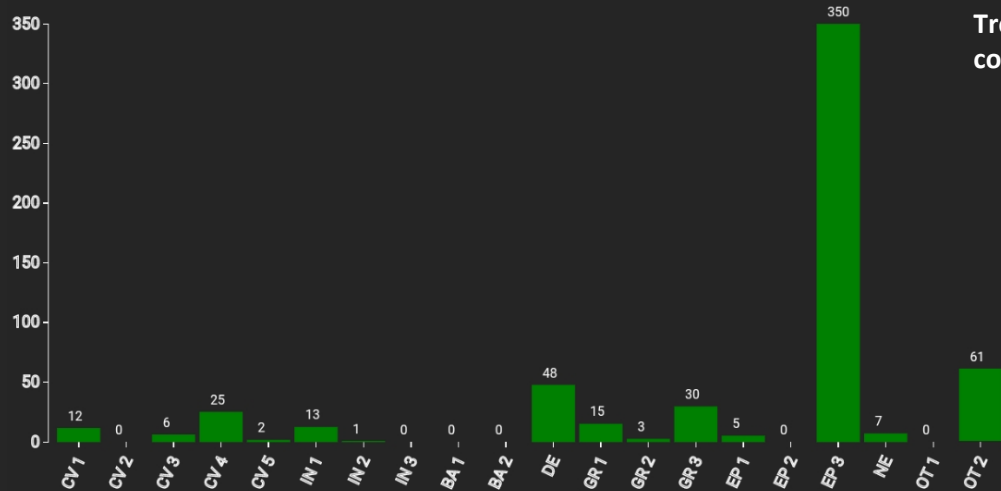

Technical information

IT

Name: **Rieti-Lazio**

Forest type: **Turkey oak forest admixed with other broadleaves**

State / Region	Owner	Establishment	Size
Italy / Lazio	State-owned Agency "Sala"	2020	1 ha
Altitude [m.a.s.l.]	Mean annual precipitation [mm]	Mean annual temperature [°C]	Natural forest community
870	1154	12.4	Aceri obtusati-Quercu cerridis sigmetum
Number of trees [N/ha]	Basal area [m ² /ha]	Volume [m ³ /ha]	Habitat value [points/ha]
389	29.9	407.1	10570

DBH distribution

Tree species distribution (% Volume)

Tree microhabitat distribution by code (Total: 578)

Marteloscope map (1.0 ha):

Contact:

Marcello Miozzo

D.R.E.A.M. Italia

via Garibaldi 3