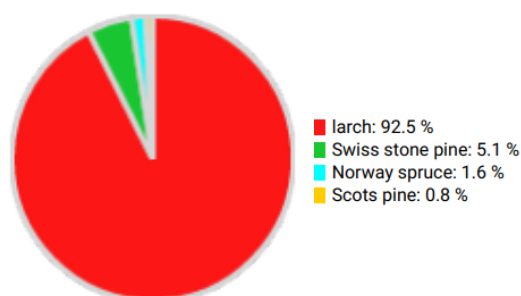

# Technical information

IT

Name: **Oulx-Piemonte**

Forest type: **Larch – Swiss pine**

State / Region	Owner	Establishment	Size
Italy / Piedmont	Municipality-owned forest	2022	1 ha
Altitude [m.a.s.l.]	Mean annual precipitation [mm]	Mean annual temperature [°C]	Natural forest community
1970	970	1.4	Larici-Cembretum
Number of trees [N/ha]	Basal area [m <sup>2</sup> /ha]	Volume [m <sup>3</sup> /ha]	Habitat value [points/ha]
582	43.0	462.6	3003

DBH distribution

Tree species distribution (% Volume)

Tree microhabitat distribution by code (Total: 344)