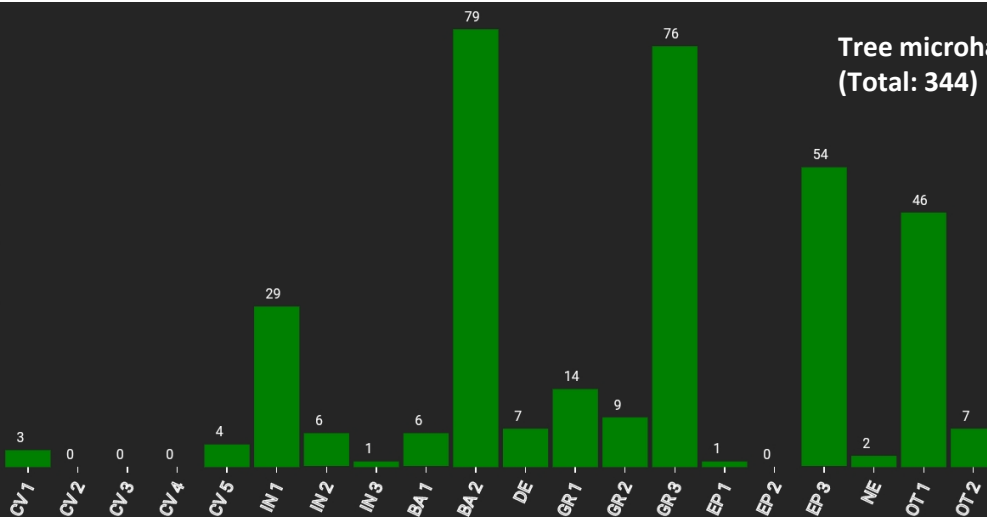

# Technical information

IT

Name: **Oulx-Piemonte**

Forest type: **Larch – Swiss pine**

State / Region	Owner	Establishment	Size
Italy / Piedmont	Municipality-owned forest	2022	1 ha
Altitude [m.a.s.l.]	Mean annual precipitation [mm]	Mean annual temperature [°C]	Natural forest community
1970	970	1.4	Larici-Cembretum
Number of trees [N/ha]	Basal area [m <sup>2</sup> /ha]	Volume [m <sup>3</sup> /ha]	Habitat value [points/ha]
582	43.0	462.6	3003

DBH distribution

Tree species distribution (% Volume)

Tree microhabitat distribution by code (Total: 344)

## Marteloscope map (1.0 ha):