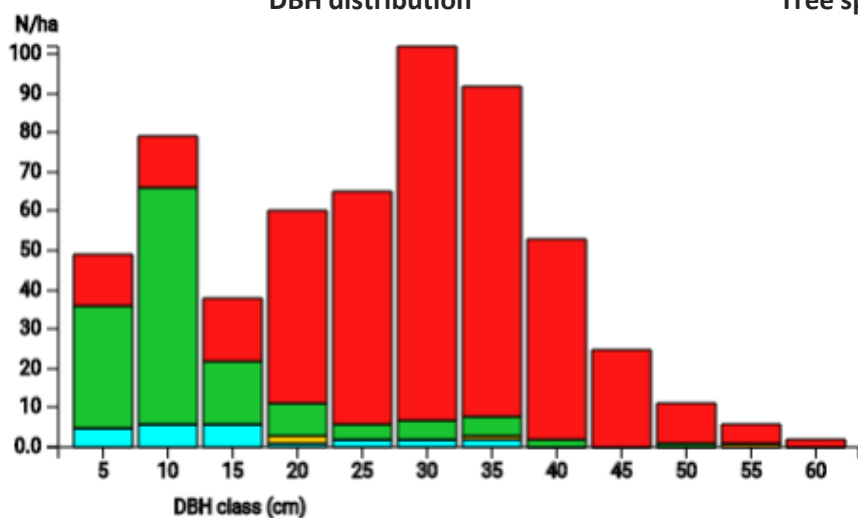

# Technical information

IT

Name: **Oulx-Piemonte**

Forest type: **Larch – Swiss pine**

State / Region	Owner	Establishment	Size
Italy / Piedmont	Municipality-owned forest	2022	1 ha
Altitude [m.a.s.l.]	Mean annual precipitation [mm]	Mean annual temperature [°C]	Natural forest community
1970	970	1.4	Larici-Cembretum
Number of trees [N/ha]	Basal area [m <sup>2</sup> /ha]	Volume [m <sup>3</sup> /ha]	Habitat value [points/ha]
582	43.0	462.6	3003

DBH distribution

Tree species distribution (% Volume)

Tree microhabitat distribution by code (Total: 344)