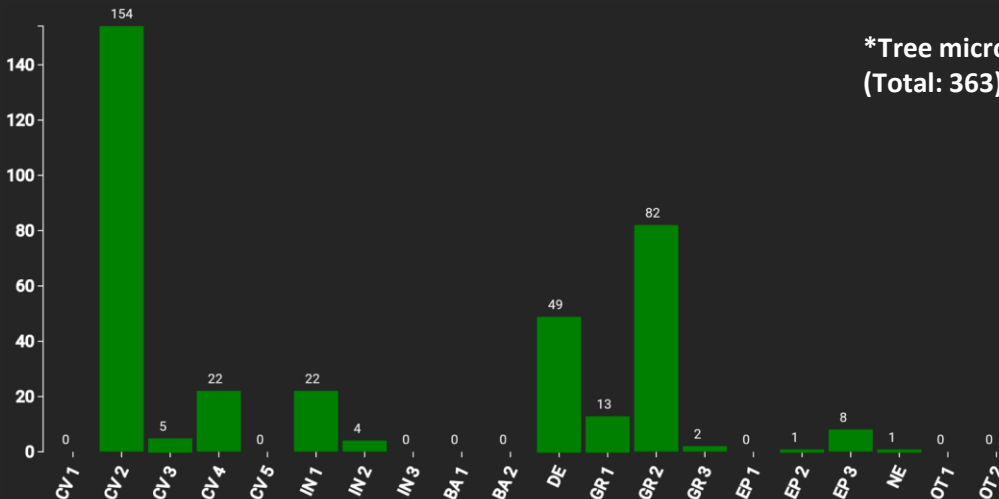

Technical information

IT

Name: **Monte Nerone**

Forest type: **Beech forest**

State / Region	Owner	Establishment	Size
Italy / Marche	Community forest of Università Agraria di Serravalle di Carda	2023	1.15 ha*
Altitude [m.a.s.l.]	Mean annual precipitation [mm]	Mean annual temperature [°C]	Natural forest community
1421	1164	12.2	Lathyro veneti – fagetum sylvaticae
Number of trees [N/ha]	Basal area [m ² /ha]	Volume [m ³ /ha]	Habitat value [points/ha]
950 (*1092)	33.3 (*38.3)	274.8 (*316.0)	5382 (*6190)

*DBH distribution

*Tree species distribution (% Volume)

*Tree microhabitat distribution by code (Total: 363)

Marteloscope map (1.15 ha):

Contact:

Carlo Urbinati

Università Politecnica delle
Marche

Via Breccie Bianche, 10 - 60131