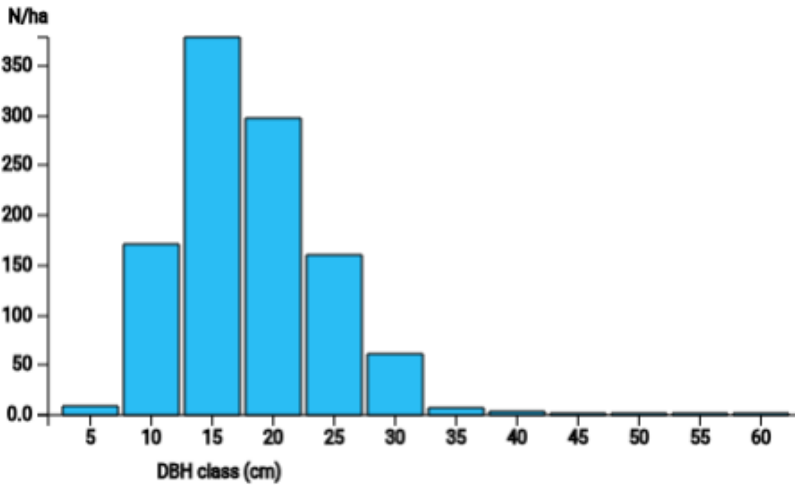

Technical information

IT

Name: **Monte Nerone**

Forest type: **Beech forest**

State / Region	Owner	Establishment	Size
Italy / Marche	Community forest of Università Agraria di Serravalle di Carda	2023	1.15 ha*
Altitude [m.a.s.l.]	Mean annual precipitation [mm]	Mean annual temperature [°C]	Natural forest community
1421	1164	12.2	Lathyro veneti – fagetum sylvaticae
Number of trees [N/ha]	Basal area [m ² /ha]	Volume [m ³ /ha]	Habitat value [points/ha]
950 (*1092)	33.3 (*38.3)	274.8 (*316.0)	5382 (*6190)

*DBH distribution

*Tree species distribution (% Volume)

*Tree microhabitat distribution by code (Total: 363)

Marteloscope map (1.15 ha):

Contact:

Carlo Urbinati

Università Politecnica delle
Marche

Via Breccie Bianche, 10 - 60131