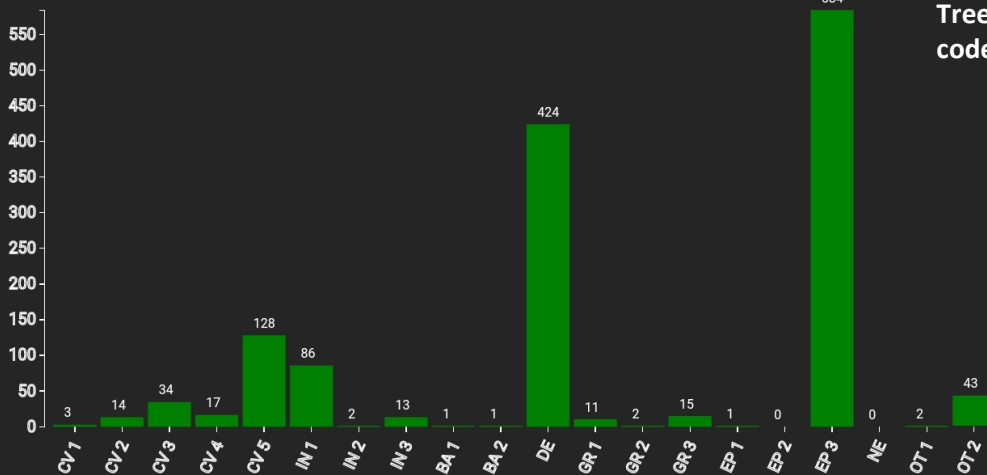

Technical information

IT

Name: **Monte Arci-Sardegna**

Forest type: **Holm oak forest**

State / Region	Owner	Establishment	Size
Italy / Sardinia	Public (Municipality of Pau – Oristano)	2021	1 ha
Altitude [m.a.s.l.]	Mean annual precipitation [mm]	Mean annual temperature [°C]	Natural forest community
550	674	16.3	Galio scabri-Quercetum ilicis
Number of trees [N/ha]	Basal area [m ² /ha]	Volume [m ³ /ha]	Habitat value [points/ha]
1084	44.7	384.0	9446

DBH distribution

Tree species distribution (% Volume)

Tree microhabitat distribution by code (Total: 1381)

Marteloscope map (1.0 ha):

Contact:

Marcello Miozzo

D.R.E.A.M. Italia

via Garibaldi 3