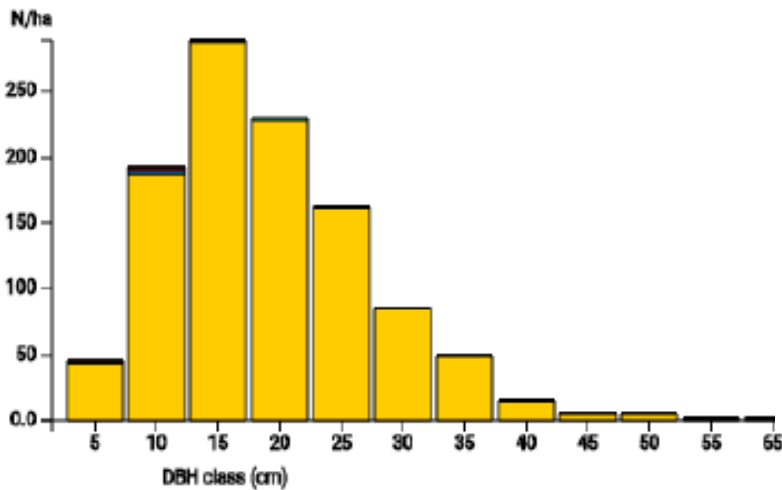

Technical information

IT

Name: **Monte Arci-Sardegna**

Forest type: **Holm oak forest**

State / Region	Owner	Establishment	Size
Italy / Sardinia	Public (Municipality of Pau – Oristano)	2021	1 ha
Altitude [m.a.s.l.]	Mean annual precipitation [mm]	Mean annual temperature [°C]	Natural forest community
550	674	16.3	Galio scabri-Quercetum ilicis
Number of trees [N/ha]	Basal area [m ² /ha]	Volume [m ³ /ha]	Habitat value [points/ha]
1084	44.7	384.0	9446

DBH distribution

Tree species distribution (% Volume)

Tree microhabitat distribution by code (Total: 1381)

Marteloscope map (1.0 ha):

Contact:

Marcello Miozzo

D.R.E.A.M. Italia

via Garibaldi 3