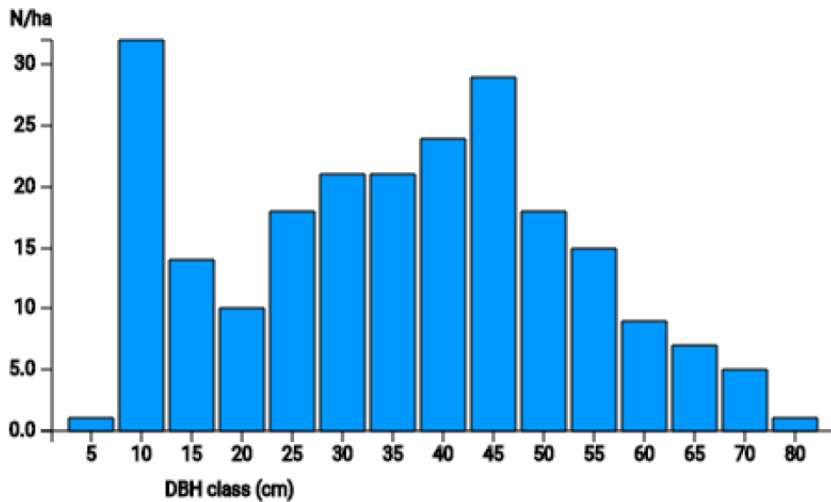

# Technical information

IT

Name: **Giffone**

Forest type: **Beech forest**

State / Region	Owner	Establishment	Size
Italy / Calabria	Comune di Giffone	2017	1.0 ha
Altitude [m.a.s.l.]	Mean annual precipitation [mm]	Mean annual temperature [°C]	Natural forest community
984	938	16.5	Galio Fagetum
Number of trees [N/ha]	Basal area [m <sup>2</sup> /ha]	Volume [m <sup>3</sup> /ha]	Habitat value [points/ha]
225	29.9	420.3	4622

DBH distribution

Tree species distribution (% Volume)