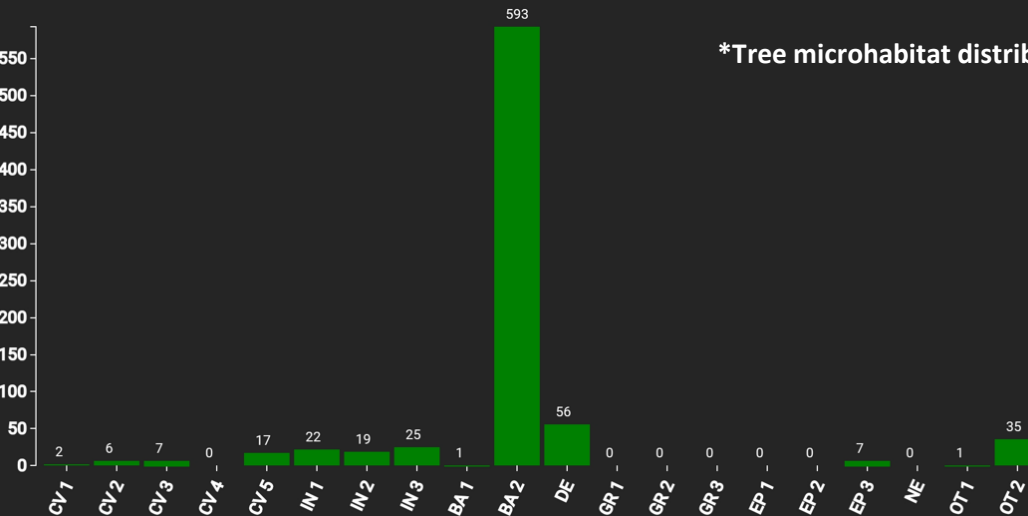

Technical information

IT

Name: **Cesane**

Forest type: **planted forest with black pine and manna ash**

State / Region	Owner	Establishment	Size
Marche Region / Province Pesaro-Urbino	Marche Region	2024	1.04 ha (*)
Altitude [m.a.s.l.]	Mean annual precipitation [mm]	Mean annual temperature [°C]	Natural forest community
648	850-900	12.0	Roso sempervirentis - Quercetum pubescentis
Number of trees [N/ha]	Basal area [m ² /ha]	Volume [m ³ /ha]	Habitat value [points/ha]
1080 (*1123)	42.0 (*43.7)	338.9 (*352.5)	6645 (*6911)

*DBH distribution

*Tree species distribution (% Volume)

*Tree microhabitat distribution by code (Total: 791)

Marteloscope map (1.04 ha):

Contact:

Carlo Urbinati

Università Politecnica delle
Marche

Via Breccie Bianche, 10 - 60131