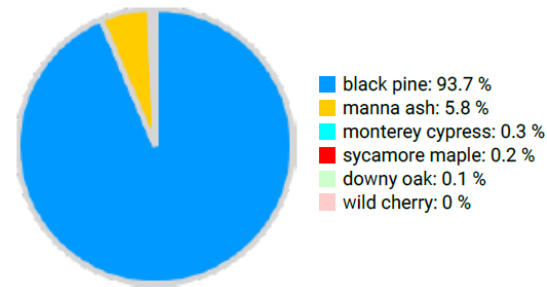

Technical information

IT

Name: **Cesane**

Forest type: **planted forest with black pine and manna ash**

State / Region	Owner	Establishment	Size
Marche Region / Province Pesaro-Urbino	Marche Region	2024	1.04 ha (*)
Altitude [m.a.s.l.]	Mean annual precipitation [mm]	Mean annual temperature [°C]	Natural forest community
648	850-900	12.0	Roso sempervirentis - Quercetum pubescentis
Number of trees [N/ha]	Basal area [m ² /ha]	Volume [m ³ /ha]	Habitat value [points/ha]
1080 (*1123)	42.0 (*43.7)	338.9 (*352.5)	6645 (*6911)

*DBH distribution

*Tree species distribution (% Volume)

*Tree microhabitat distribution by code (Total: 791)

Marteloscope map (1.04 ha):

Contact:

Carlo Urbinati

Università Politecnica delle
Marche

Via Breccie Bianche, 10 - 60131