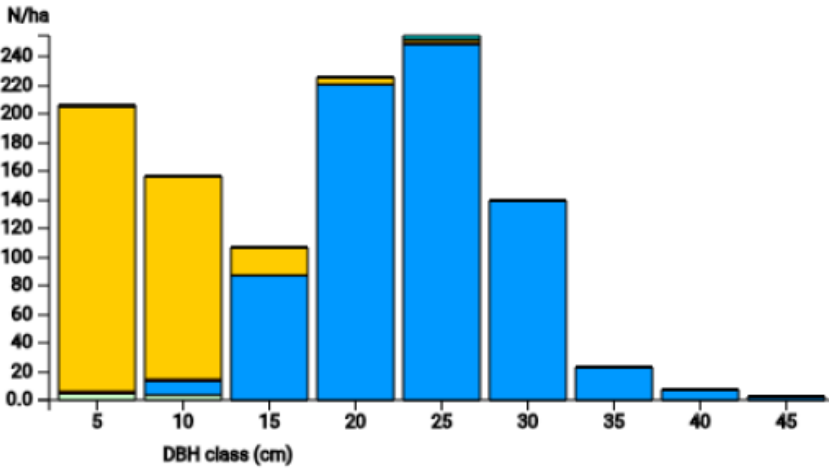

Technical information

IT

Name: **Cesane**

Forest type: **planted forest with black pine and manna ash**

State / Region	Owner	Establishment	Size
Marche Region / Province Pesaro-Urbino	Marche Region	2024	1.04 ha (*)
Altitude [m.a.s.l.]	Mean annual precipitation [mm]	Mean annual temperature [°C]	Natural forest community
648	850-900	12.0	Roso sempervirentis - Quercetum pubescentis
Number of trees [N/ha]	Basal area [m ² /ha]	Volume [m ³ /ha]	Habitat value [points/ha]
1080 (*1123)	42.0 (*43.7)	338.9 (*352.5)	6645 (*6911)

*DBH distribution

*Tree species distribution (% Volume)

*Tree microhabitat distribution by code (Total: 791)

Marteloscope map (1.04 ha):

Contact:

Carlo Urbinati

Università Politecnica delle
Marche

Via Breccie Bianche, 10 - 60131