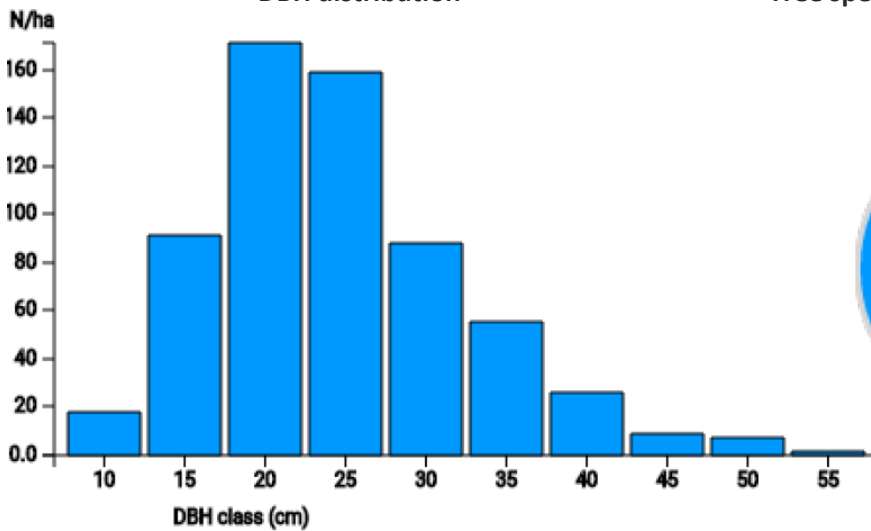

Technical information

IT

Name: **Campaegli**

Forest type: **Beech forest**

State / Region	Owner	Establishment	Size
Italy / Lazio	Comune di Cervara di Roma	2017	1.0 ha
Altitude [m.a.s.l.]	Mean annual precipitation [mm]	Mean annual temperature [°C]	Natural forest community
1450	1158	12.6	Galio Fagetum
Number of trees [N/ha]	Basal area [m ² /ha]	Volume [m ³ /ha]	Habitat value [points/ha]
626	39.2	457.7	7259

DBH distribution

Tree species distribution (% Volume)

Tree microhabitat distribution by code (Total: 788)

Marteloscope map (1.0 ha):

Contact:

Giovanni Santopuoli

Università degli Studi del Molise

Via Francesco De Sanctis, 1