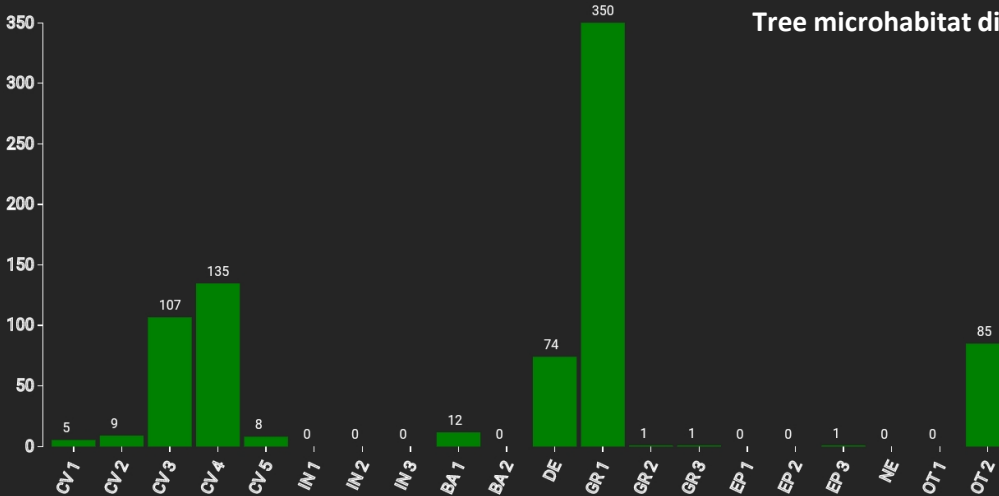

Technical information

IT

Name: **Campaegli**

Forest type: **Beech forest**

State / Region	Owner	Establishment	Size
Italy / Lazio	Comune di Cervara di Roma	2017	1.0 ha
Altitude [m.a.s.l.]	Mean annual precipitation [mm]	Mean annual temperature [°C]	Natural forest community
1450	1158	12.6	Galio Fagetum
Number of trees [N/ha]	Basal area [m ² /ha]	Volume [m ³ /ha]	Habitat value [points/ha]
626	39.2	457.7	7259

DBH distribution

Tree species distribution (% Volume)

Tree microhabitat distribution by code (Total: 788)

Marteloscope map (1.0 ha):

Contact:

Giovanni Santopuoli

Università degli Studi del Molise

Via Francesco De Sanctis, 1