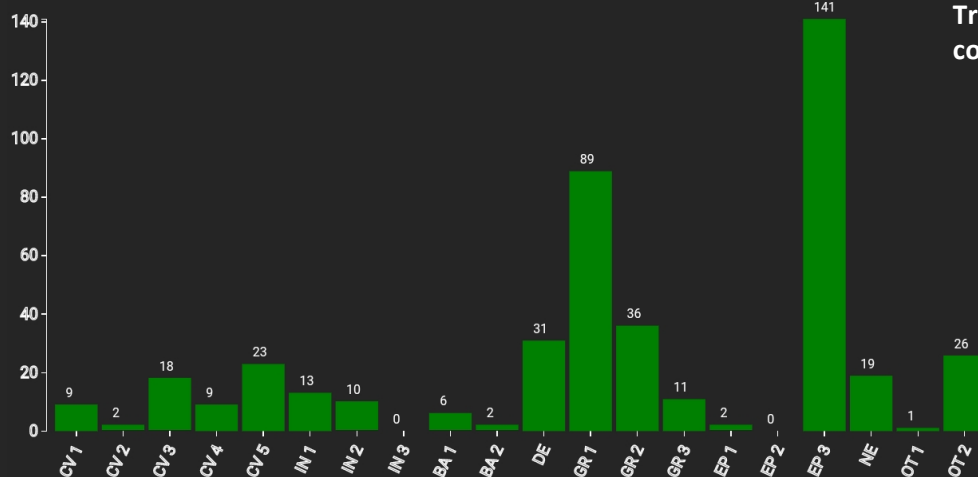

# IT

Name: **Bosco Fontana-Lombardia**

Forest type: **Pedunculate oak-hornbeam**

State / Region	Owner	Establishment	Size
Italy / Lombardia	Carabinieri Corps	2020	1 ha
Altitude [m.a.s.l.]	Mean annual precipitation [mm]	Mean annual temperature [°C]	Natural forest community
25	603	13.1	Erythronio-Carpinion
Number of trees [N/ha]	Basal area [m <sup>2</sup> /ha]	Volume [m <sup>3</sup> /ha]	Habitat value [points/ha]
261	26.0	348.1	5937

DBH distribution

Tree species distribution (% Volume)

Tree microhabitat distribution by code (Total: 448)