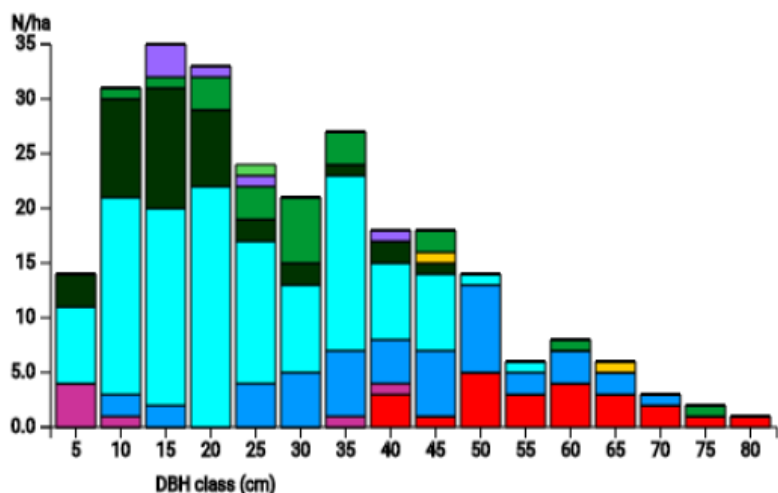

# IT

Name: **Bosco Fontana-Lombardia**

Forest type: **Pedunculate oak-hornbeam**

State / Region	Owner	Establishment	Size
Italy / Lombardia	Carabinieri Corps	2020	1 ha
Altitude [m.a.s.l.]	Mean annual precipitation [mm]	Mean annual temperature [°C]	Natural forest community
25	603	13.1	Erythronio-Carpinion
Number of trees [N/ha]	Basal area [m <sup>2</sup> /ha]	Volume [m <sup>3</sup> /ha]	Habitat value [points/ha]
261	26.0	348.1	5937

DBH distribution

Tree species distribution (% Volume)

Tree microhabitat distribution by code (Total: 448)