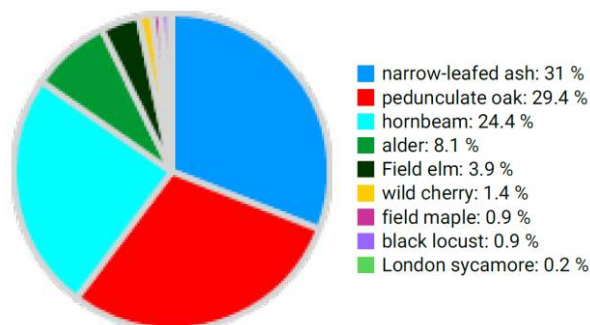

# IT

Name: **Bosco Fontana-Lombardia**

Forest type: **Pedunculate oak-hornbeam**

State / Region	Owner	Establishment	Size
Italy / Lombardia	Carabinieri Corps	2020	1 ha
Altitude [m.a.s.l.]	Mean annual precipitation [mm]	Mean annual temperature [°C]	Natural forest community
25	603	13.1	Erythronio-Carpinion
Number of trees [N/ha]	Basal area [m <sup>2</sup> /ha]	Volume [m <sup>3</sup> /ha]	Habitat value [points/ha]
261	26.0	348.1	5937

DBH distribution

Tree species distribution (% Volume)

Tree microhabitat distribution by code (Total: 448)