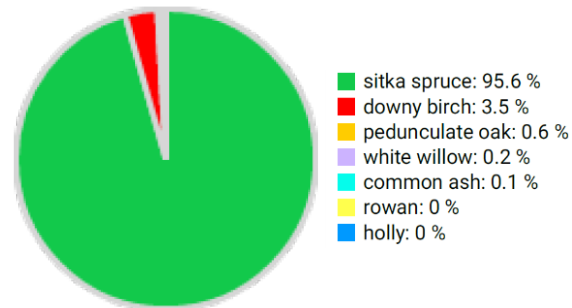

Technical information

IE

Name: **Rosturra**

Forest type: **Sitka spruce admixed with oak and birch**

State / Region	Owner	Establishment	Size
Co. Galway	Coillte Teo.	2021	0.4 ha (*values for 0.4 ha)
Altitude [m.a.s.l.]	Mean annual precipitation [mm]	Mean annual temperature [°C]	Natural forest community
50	1170	10.1	Oak-birch-holly woodland
Number of trees [N/ha]	Basal area [m ² /ha]	Volume [m ³ /ha]	Habitat value [points/ha]
825 (*330)	43.0 (*17.3)	496.3 (*198.5)	3983 (*1596)

*DBH distribution

*Tree species distribution (% Volume)

*Tree microhabitat distribution by code (Total: 123)

Marteloscope map (0.4 ha):

Contact:

Ken Sweeney

Coillte Teo.

Danville Business Park