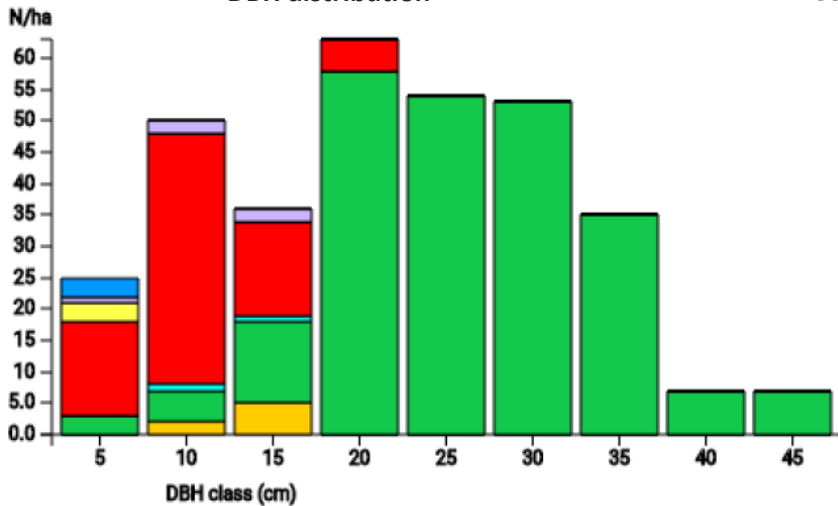

Technical information

IE

Name: **Rosturra**

Forest type: **Sitka spruce admixed with oak and birch**

State / Region	Owner	Establishment	Size
Co. Galway	Coillte Teo.	2021	0.4 ha (*values for 0.4 ha)
Altitude [m.a.s.l.]	Mean annual precipitation [mm]	Mean annual temperature [°C]	Natural forest community
50	1170	10.1	Oak-birch-holly woodland
Number of trees [N/ha]	Basal area [m ² /ha]	Volume [m ³ /ha]	Habitat value [points/ha]
825 (*330)	43.0 (*17.3)	496.3 (*198.5)	3983 (*1596)

*DBH distribution

*Tree species distribution (% Volume)

*Tree microhabitat distribution by code (Total: 123)

Marteloscope map (0.4 ha):

Contact:

Ken Sweeney

Coillte Teo.

Danville Business Park