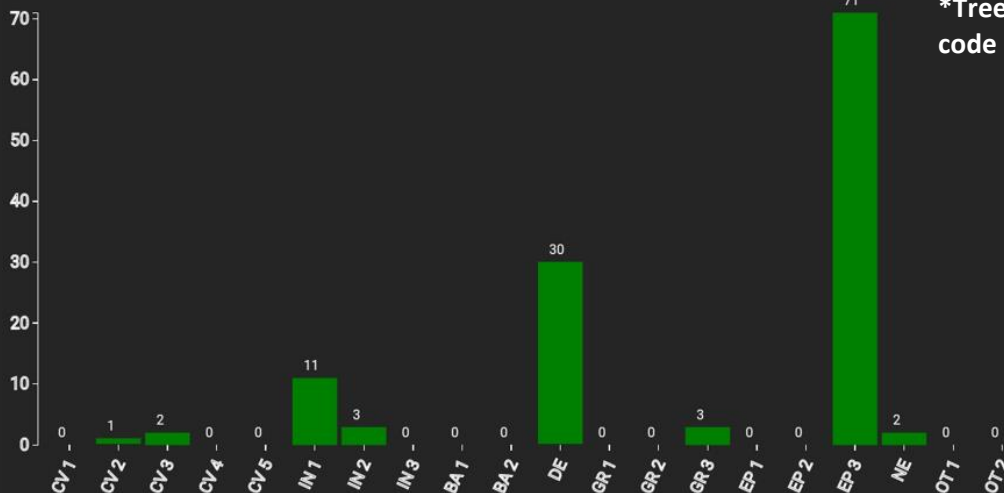

Technical information

IE

Name: **Rosturra**

Forest type: **Sitka spruce admixed with oak and birch**

State / Region	Owner	Establishment	Size
Co. Galway	Coillte Teo.	2021	0.4 ha (*values for 0.4 ha)
Altitude [m.a.s.l.]	Mean annual precipitation [mm]	Mean annual temperature [°C]	Natural forest community
50	1170	10.1	Oak-birch-holly woodland
Number of trees [N/ha]	Basal area [m ² /ha]	Volume [m ³ /ha]	Habitat value [points/ha]
825 (*330)	43.0 (*17.3)	496.3 (*198.5)	3983 (*1596)

*DBH distribution

*Tree species distribution (% Volume)

*Tree microhabitat distribution by code (Total: 123)

Marteloscope map (0.4 ha):

Contact:

Ken Sweeney

Coillte Teo.

Danville Business Park