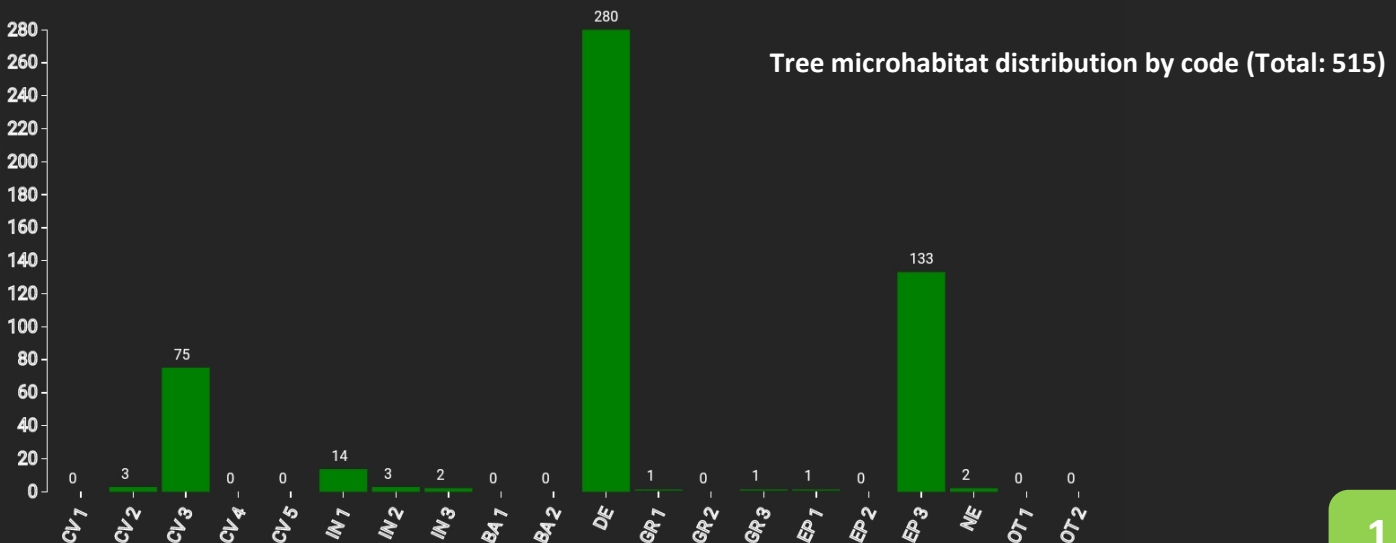

Technical information

IE

Name: **Oughaval**

Forest type: **Beech admixed with ash**

| State / Region | Owner | Establishment | Size |
|------------------------|---------------------------------|------------------------------|---------------------------|
| Co. Laois | Coillte Teo. | 2020 | 1.0 ha |
| Altitude [m.a.s.l.] | Mean annual precipitation [mm] | Mean annual temperature [°C] | Natural forest community |
| 150 | 1080 | 9.6 | Oak-ash-hazel woodland |
| Number of trees [N/ha] | Basal area [m ² /ha] | Volume [m ³ /ha] | Habitat value [points/ha] |
| 398 | 34.5 | 403.0 | 4801 |

DBH distribution

Tree species distribution (% Volume)

Marteloscope map (1.0 ha):

Contact:

Ken Sweeney

Coillte Teo.

Danville Business Park

Kilkenny