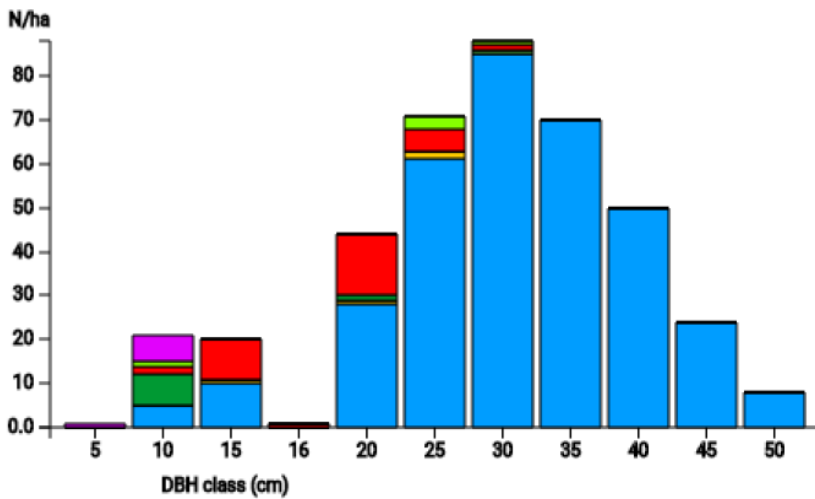

Technical information

IE

Name: **Oughaval**

Forest type: **Beech admixed with ash**

| State / Region | Owner | Establishment | Size |
|------------------------|---------------------------------|------------------------------|---------------------------|
| Co. Laois | Coillte Teo. | 2020 | 1.0 ha |
| Altitude [m.a.s.l.] | Mean annual precipitation [mm] | Mean annual temperature [°C] | Natural forest community |
| 150 | 1080 | 9.6 | Oak-ash-hazel woodland |
| Number of trees [N/ha] | Basal area [m ² /ha] | Volume [m ³ /ha] | Habitat value [points/ha] |
| 398 | 34.5 | 403.0 | 4801 |

DBH distribution

Tree species distribution (% Volume)

Marteloscope map (1.0 ha):

Contact:

Ken Sweeney

Coillte Teo.

Danville Business Park

Kilkenny