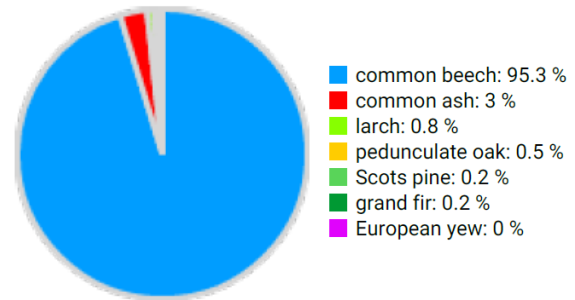

Technical information

IE

Name: **Oughaval**

Forest type: **Beech admixed with ash**

| State / Region | Owner | Establishment | Size |
|------------------------|---------------------------------|------------------------------|---------------------------|
| Co. Laois | Coillte Teo. | 2020 | 1.0 ha |
| Altitude [m.a.s.l.] | Mean annual precipitation [mm] | Mean annual temperature [°C] | Natural forest community |
| 150 | 1080 | 9.6 | Oak-ash-hazel woodland |
| Number of trees [N/ha] | Basal area [m ² /ha] | Volume [m ³ /ha] | Habitat value [points/ha] |
| 398 | 34.5 | 403.0 | 4801 |

DBH distribution

Tree species distribution (% Volume)

Marteloscope map (1.0 ha):

Contact:

Ken Sweeney

Coillte Teo.

Danville Business Park

Kilkenny