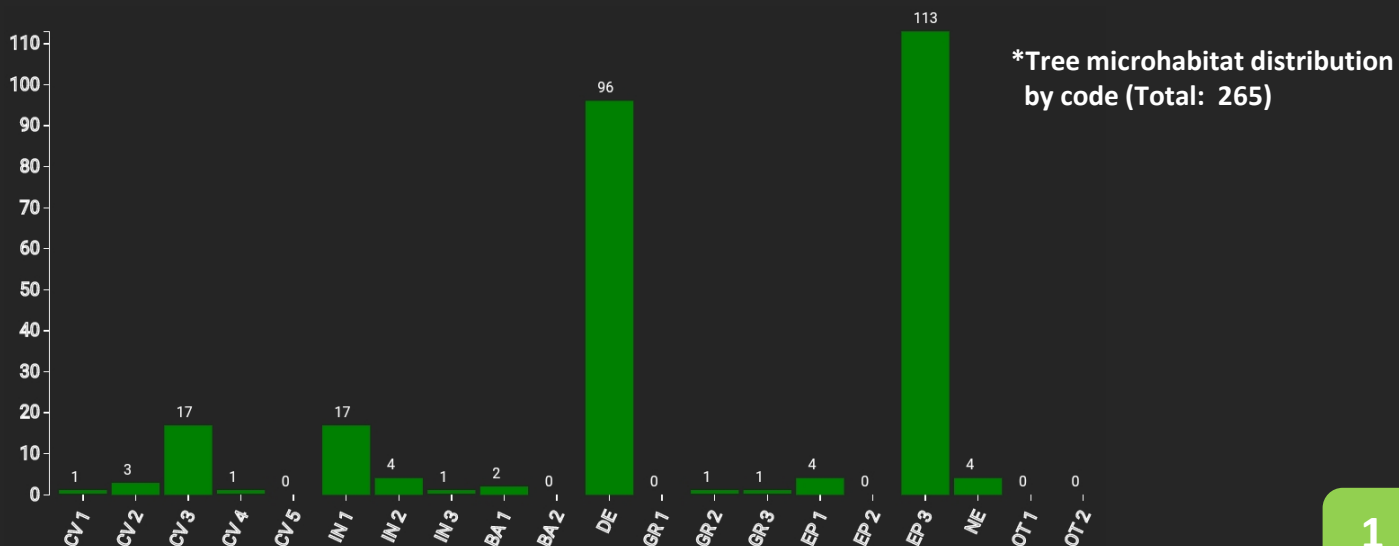

Technical information

IE

Name: **Oak Park 2**

Forest type: **Mixed broadleaf species admixed with Scots pine**

State / Region	Owner	Establishment	Size
Co. Carlow	Teagasc	2020	0.4 ha (*values for 0.4 ha)
Altitude [m.a.s.l.]	Mean annual precipitation [mm]	Mean annual temperature [°C]	Natural forest community
62	860	10.1	Pedunculate oak with ash and hazel
Number of trees [N/ha]	Basal area [m ² /ha]	Volume [m ³ /ha]	Habitat value [points/ha]
895 (*358)	30.3 (*12.1)	264.7 (*105.9)	10002 (*4001)

Marteloscope map (0.4 ha):

Contact:

Jonathan Spazzi

Teagasc

Limerick | Kerry

Ireland

Jonathan.Spazzi@teagasc.ie