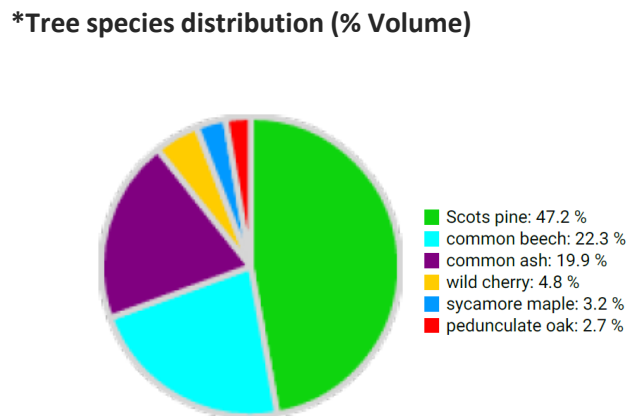

Technical information

IE

Name: **Oak Park 2**

Forest type: **Mixed broadleaf species admixed with Scots pine**

State / Region	Owner	Establishment	Size
Co. Carlow	Teagasc	2020	0.4 ha (*values for 0.4 ha)
Altitude [m.a.s.l.]	Mean annual precipitation [mm]	Mean annual temperature [°C]	Natural forest community
62	860	10.1	Pedunculate oak with ash and hazel
Number of trees [N/ha]	Basal area [m ² /ha]	Volume [m ³ /ha]	Habitat value [points/ha]
895 (*358)	30.3 (*12.1)	264.7 (*105.9)	10002 (*4001)