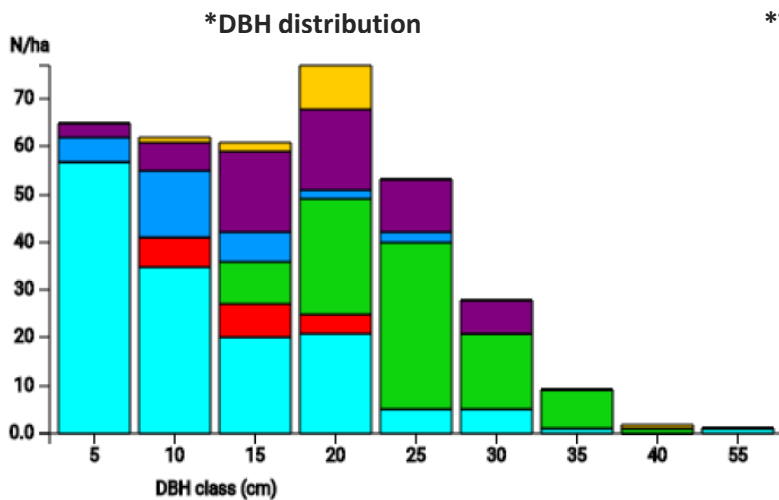

Technical information

IE

Name: **Oak Park 2**

Forest type: **Mixed broadleaf species admixed with Scots pine**

State / Region	Owner	Establishment	Size
Co. Carlow	Teagasc	2020	0.4 ha (*values for 0.4 ha)
Altitude [m.a.s.l.]	Mean annual precipitation [mm]	Mean annual temperature [°C]	Natural forest community
62	860	10.1	Pedunculate oak with ash and hazel
Number of trees [N/ha]	Basal area [m ² /ha]	Volume [m ³ /ha]	Habitat value [points/ha]
895 (*358)	30.3 (*12.1)	264.7 (*105.9)	10002 (*4001)